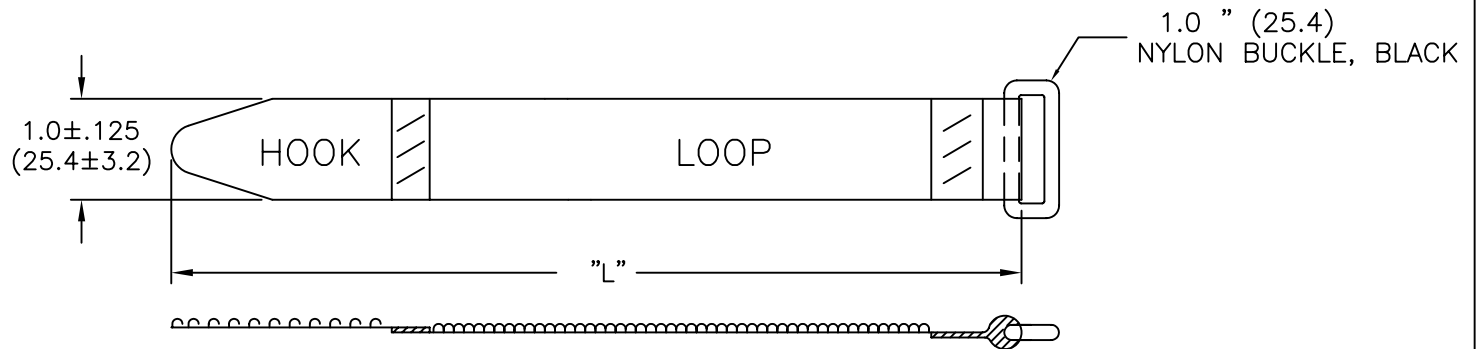

PART NO.	APPROX. BUNDLE DIA. "D" WITH HOOK FULLY ENGAGED	DIM. "L" ±.25 (±6.4)	PACKAGING
RKWD-16-9	2-1/2 (63.5)	9.0 (228.6)	100/BAG
RKWD-16-12	3 (76.2)	12.0 (304.8)	
RKWD-16-15	4 (101.6)	15.0 (381)	
RKWD-16-20	5-3/8 (136.5)	20.0 (508)	
RKWD-16-24	6-7/8 (174.6)	24.0 (609)	

TO ORDER COLORS ADD SUFFIX TO "PART NO."  
 BLACK: (-B), BLUE: (-BL), RED: (-RD), YELLOW: (-YL),  
 GREEN: (-GN), ORANGE: (-OR), WHITE: (-W).  
 OTHER COLORS AVAILABLE BY SPECIAL ORDER.

NOTES

- MATERIAL: HOOK: LOW DENSITY POLYETHYLENE (RMS-249)  
 LOOP: NYLON KNIT (RMS-251)  
 BUCKLE: NYLON (RMS-250)
- OPERATING TEMP: 120°F