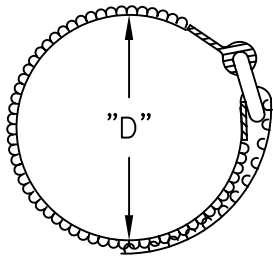

PART NO.	APPROX. BUNDLE DIA. "D" WITH HOOK FULLY ENGAGED	DIM. "L" ±.25 (±6.4)	PACKAGING
RKWD-16-9	2-1/2 (63.5)	9.0 (228.6)	100/BAG
RKWD-16-12	3 (76.2)	12.0 (304.8)	
RKWD-16-15	4 (101.6)	15.0 (381)	
RKWD-16-20	5-3/8 (136.5)	20.0 (508)	
RKWD-16-24	6-7/8 (174.6)	24.0 (609)	

TO ORDER COLORS ADD SUFFIX TO "PART NO."  
 BLACK: (-B), BLUE: (-BL), RED: (-RD), YELLOW: (-YL),  
 GREEN: (-GN), ORANGE: (-OR), WHITE: (-W).  
 OTHER COLORS AVAILABLE BY SPECIAL ORDER.

NOTES

- MATERIAL: HOOK: LOW DENSITY POLYETHYLENE (RMS-249)  
 LOOP: NYLON KNIT (RMS-251)  
 BUCKLE: NYLON (RMS-250)
- OPERATING TEMP: 120°F

E			TITLE: RICHCO KWIK WRAP "D" TYPE, WITH BUCKLE				DWG IN		PR
SEE ECN #1263 FOR CHANGES	SK	12.12.06	TOLERANCES UNLESS NOTED		FILE # RKWD	DWN: J.L.	APP:	IN (MM)	
SEE ECN #740 FOR CHANGES	SM	12.05.03	RE:		MAT'L: SEE NOTES	DT: 6.2.98	DT:	PART #	
REMOVED DIM. "A" FROM TABLE, UPDATED PRINT AND CHANGED TITLE	SM	12.12.01	RICHCO, INC.		RICHCO INC.		SEE TABLE		PRINT TYPE
CHANGED FILE NO.	SM	06.27.01	PO BOX 804238, CHICAGO, 60680		(773) 539-4060				CA
DIMENSION "A" ADDED	EP	12.10.98							
DESCRIPTION	ENGR	DATE							