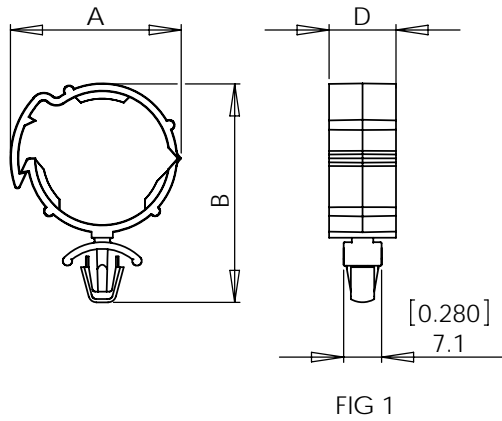

TO HOLD SHR-20 & SHR-25  
SLIT HARNESS WRAP

RECOMMENDED ORIENTATION OF CLIP  
WHEN MOUNTED HORIZONTALLY

SHR-C1

SHR-C2/SHR-C3

SHR-C4

REV	MODIFICATION	DATE	DRN
01	SALES DRAWING	31/05/07	I.C
02	ECN07-179	08/10/07	I.C
03	C.O. 2010075	28/02/08	I.C
04	C.O. 2010214	08/05/08	S.F
05	C.O. 2010227	13/05/08	S.F
06	C.O. 2010266	25/06/08	I.C
07	C.O. 2010427	07/10/08	S.F

NOTES:

- PARTS AVAILABLE IN SILVER AND WHITE BY SPECIAL ORDER.

FIG 1

FIG 2

FIG 3

PART No.	A	B	C	D	MOUNTING	COLOUR	FIG
SHR-C1	29 REF [1.14]	42.5 REF [1.67]	58 REF [2.28]	12.5 [0.49]	SNAP LOCK INTO A $\phi 6.4 \pm 0.05$ HOLE [0.252 $\pm 0.002$ ] PANEL THICKNESS 0.8 - 2mm [0.031 - 0.079]	BLACK	1
SHR-C2	30 REF [1.18]	32.5 REF [1.28]	47 REF [1.85]	12.5 [0.49]	MOUNT WITH #8 OR M4 SCREW	BLACK	2
SHR-C3	30 REF [1.18]	32.5 REF [1.28]	47 REF [1.85]	12.5 [0.49]	0.8 THICK DOUBLE SIDED TAPE (RMS-375)	BLACK	
SHR-C4	30 REF [1.18]	40.5 REF [1.63]	56 REF [2.21]	12.5 [0.49]	SNAP LOCK INTO A $9.5 \pm 0.8$ SQUARE HOLE PANEL THICKNESS 0.8 - 2mm [0.031 - 0.079]	BLACK	3

INFORMATION CONTAINED IN THIS DOCUMENT IS CONFIDENTIAL TO RICHCO INTERNATIONAL Co. Ltd. AND MAY NOT BE DISCLOSED OR REPRODUCED IN WHOLE OR PART WITHOUT THEIR WRITTEN CONSENT.

MATERIAL: NYLON 6/6 UL 94 V-2 (RMS-01) COLOUR: SEE TABLE

DESCRIPTION: SLIT HARNESS WRAP CLIP PART No: SEE TABLE

DRG No: 2007-046 NPR No: 2006-199 MASS: 3.5g SHEET SIZE: A3

DRN: I.C DATE: 11/06/07 CHKD: SF DATE: 27/09/07 SCALE: 1:1 SHEET No: 1 OF 1