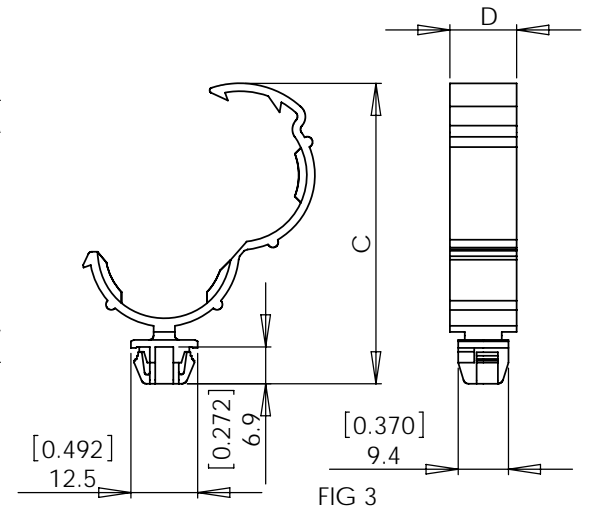

TO HOLD SHR-20 & SHR-25  
SLIT HARNESS WRAP

RECOMMENDED ORIENTATION OF CLIP  
WHEN MOUNTED HORIZONTALLY

SHR-C1

SHR-C2/SHR-C3

SHR-C4

REV	MODIFICATION	DATE	DRN
01	SALES DRAWING	31/05/07	I.C
02	ECN07-179	08/10/07	I.C
03	C.O. 2010075	28/02/08	I.C
04	C.O. 2010214	08/05/08	S.F
05	C.O. 2010227	13/05/08	S.F
06	C.O. 2010266	25/06/08	I.C
07	C.O. 2010427	07/10/08	S.F

NOTES:

- PARTS AVAILABLE IN SILVER AND WHITE BY SPECIAL ORDER.

FIG 1

FIG 2

FIG 3

PART No.	A	B	C	D	MOUNTING	COLOUR	FIG
SHR-C1	29 REF [1.14]	42.5 REF [1.67]	58 REF [2.28]	12.5 [0.49]	SNAP LOCK INTO A $\phi 6.4 \pm 0.05$ HOLE [0.252 $\pm 0.002$ ] PANEL THICKNESS 0.8 - 2mm [0.031 - 0.079]	BLACK	1
SHR-C2	30 REF [1.18]	32.5 REF [1.28]	47 REF [1.85]	12.5 [0.49]	MOUNT WITH #8 OR M4 SCREW	BLACK	2
SHR-C3	30 REF [1.18]	32.5 REF [1.28]	47 REF [1.85]	12.5 [0.49]	0.8 THICK DOUBLE SIDED TAPE (RMS-375)	BLACK	
SHR-C4	30 REF [1.18]	40.5 REF [1.63]	56 REF [2.21]	12.5 [0.49]	SNAP LOCK INTO A $9.5 \pm 0.8$ SQUARE HOLE PANEL THICKNESS 0.8 - 2mm [0.031 - 0.079]	BLACK	3

INFORMATION CONTAINED IN THIS DOCUMENT IS CONFIDENTIAL TO RICHCO INTERNATIONAL Co. Ltd. AND MAY NOT BE DISCLOSED OR REPRODUCED IN WHOLE OR PART WITHOUT THEIR WRITTEN CONSENT.

MATERIAL: NYLON 6/6 UL 94 V-2 (RMS-01) COLOUR: SEE TABLE

DESCRIPTION: SLIT HARNESS WRAP CLIP PART No: SEE TABLE

DRG No: 2007-046 NPR No: 2006-199 MASS: 3.5g SHEET SIZE: A3

DRN: I.C DATE: 11/06/07 CHKD: SF DATE: 27/09/07 SCALE: 1:1 SHEET No: 1 OF 1