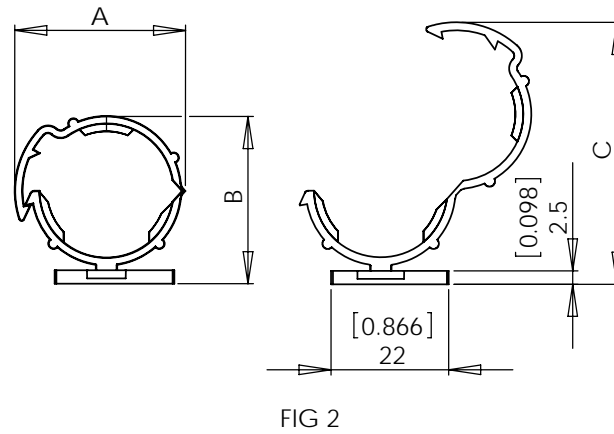

TO HOLD SHR-20 & SHR-25  
SLIT HARNESS WRAP

RECOMMENDED ORIENTATION OF CLIP  
WHEN MOUNTED HORIZONTALLY

SHR-C1

SHR-C2/SHR-C3

SHR-C4

REV	MODIFICATION	DATE	DRN
01	SALES DRAWING	31/05/07	I.C
02	ECN07-179	08/10/07	I.C
03	C.O. 2010075	28/02/08	I.C
04	C.O. 2010214	08/05/08	S.F
05	C.O. 2010227	13/05/08	S.F
06	C.O. 2010266	25/06/08	I.C
07	C.O. 2010427	07/10/08	S.F

NOTES:

- PARTS AVAILABLE IN SILVER AND WHITE BY SPECIAL ORDER.

FIG 1

FIG 2

FIG 3

PART No.	A	B	C	D	MOUNTING	COLOUR	FIG
SHR-C1	29 REF [1.14]	42.5 REF [1.67]	58 REF [2.28]	12.5 [0.49]	SNAP LOCK INTO A $\phi 6.4 \pm 0.05$ HOLE [0.252 $\pm 0.002$ ] PANEL THICKNESS 0.8 - 2mm [0.031 - 0.079]	BLACK	1
SHR-C2	30 REF [1.18]	32.5 REF [1.28]	47 REF [1.85]	12.5 [0.49]	MOUNT WITH #8 OR M4 SCREW	BLACK	2
SHR-C3	30 REF [1.18]	32.5 REF [1.28]	47 REF [1.85]	12.5 [0.49]	0.8 THICK DOUBLE SIDED TAPE (RMS-375)	BLACK	
SHR-C4	30 REF [1.18]	40.5 REF [1.63]	56 REF [2.21]	12.5 [0.49]	SNAP LOCK INTO A $9.5 \pm 0.8$ SQUARE HOLE PANEL THICKNESS 0.8 - 2mm [0.031 - 0.079]	BLACK	3

INFORMATION CONTAINED IN THIS DOCUMENT IS CONFIDENTIAL TO RICHCO INTERNATIONAL Co. Ltd. AND MAY NOT BE DISCLOSED OR REPRODUCED IN WHOLE OR PART WITHOUT THEIR WRITTEN CONSENT.

MATERIAL: NYLON 6/6 UL 94 V-2 (RMS-01) COLOUR: SEE TABLE

DESCRIPTION: SLIT HARNESS WRAP CLIP PART No: SEE TABLE

DRG No: 2007-046 NPR No: 2006-199 MASS: 3.5g SHEET SIZE: A3

DRN: I.C DATE: 11/06/07 CHKD: SF DATE: 27/09/07 SCALE: 1:1 SHEET No: 1 OF 1