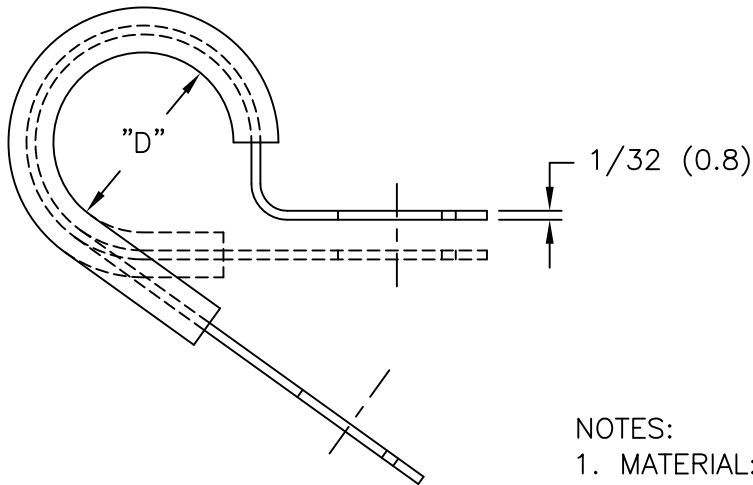

PART NO.	HOLDING DIA. "D"	"E" REF.
SPNW-4	1/4 (6.4)	.63 (16.0)
SPNW-5	5/16 (7.9)	.66 (16.8)
SPNW-6	3/8 (9.5)	.69 (17.5)
SPNW-7	7/16 (11.1)	.72 (18.3)
SPNW-8	1/2 (12.7)	.75 (19.1)
SPNW-10	5/8 (15.9)	.88 (22.4)
SPNW-11	11/16 (17.5)	.91 (23.1)
SPNW-14	7/8 (22.2)	1.00 (25.4)
SPNW-16	1.0 (25.4)	1.06 (28.5)
SPNW-20	1-1/4 (31.8)	1.21 (30.7)

NOTES:

1. MATERIAL: CLAMPS: COLD ROLLED STEEL (RMS-198), ZINC ELECTROPLATE (RMS-339)
2. CUSHION: NEOPRENE (RMS-67) (MIL R-3065 AND AMS-3209).
3. COLOR: SILVER WITH BLACK NEOPRENE CUSHION.

I	SEE CO 200254 FOR CHANGES	SK 10.03.08
H	SEE CO 200041 FOR CHANGES	SK 09.28.07
G	SEE ECN #1254 FOR CHANGES	SK 11.29.06
F	REMOVED VIEW NEOPRENE CUSHION; CHANGED TITLE BLOCK AND FILE NO.	SM 03.26.01
E	CONVERTED TO ACAD	PB 12.21.95
D	"E" DIM. CHANGED	RS 02.24.92
C	"E" MADE "E" REF. FRACTION MADE DECIMAL ("E" ONLY)	FL 04.04.91
B	REDRAWN, SIZES -22, -24, & -32 DELETED	JO 01.31.90
REV	DESCRIPTION	ENGR DATE

TITLE: STEEL PLATED NEOPRENE CLAMP, WIDE		DWG IN IN (MM)	FINAL	PRINT TYPE
FILE # SPNW	DWN: P.B.	APP:	PART # SEE TABLE	CA
MAT'L: SEE NOTES	DT: 12-21-95	DT:		
RE: RICHCO, INC.	RICHCO INC. PO BOX 804238, CHICAGO, 60680 (773) 539-4060			