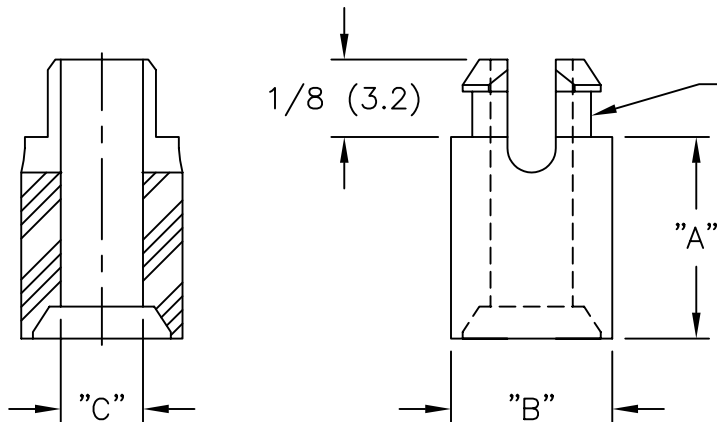

PART NO.			"A"±.015 (0.4)
FOR #4 (M-3) SCREW	FOR #6 (M-3.5) SCREW	FOR #8 (M-4) SCREW	
SSRS4-2-01	-	-	1/8 (3.2)
SSRS4-3-01	-	-	3/16 (4.8)
SSRS4-4-01	SSRS6-4-01	SSRS8-4-01	1/4 (6.4)
SSRS4-5-01	SSRS6-5-01	SSRS8-5-01	5/16 (7.9)
SSRS4-6-01	SSRS6-6-01	SSRS8-6-01	3/8 (9.5)
SSRS4-7-01	SSRS6-7-01	SSRS8-7-01	7/16 (11.1)
SSRS4-8-01	SSRS6-8-01	SSRS8-8-01	1/2 (12.7)
SSRS4-10-01	SSRS6-10-01	SSRS8-10-01	5/8 (15.9)
-	SSRS6-12-01	SSRS8-12-01	3/4 (19.1)
-	SSRS6-14-01	SSRS8-14-01	7/8 (22.2)
-	SSRS6-16-01	SSRS8-16-01	1.0 (25.4)

SERIES NO.	DIM. "B"	DIM. "C"	SCREW SIZE	MOUNTING HOLE DIA. ±.003(0.08)
SSRS4	.260 (6.6)	.125 (3.1)	#4	.187 (4.75)
SSRS6	5/16 (7.9)	.153 (3.9)	#6	.234 (5.94)
SSRS8	5/16 (7.9)	.169 (4.3)	#8	.234 (5.94)

NOTES:

- MATERIAL: NYLON 66 (RMS-01).
FLAME RETARDANT: NYLON (RMS-19),
BY SPECIAL ORDER.
- COLOR: NATURAL.

TITLE: STACKABLE, SELF RETAINING SPACER						DWG IN IN (MM)	
TOLERANCES UNLESS NOTED .XX=±.010 .XXX=±.005 FRAC=1/64 ANG=1°		FILE # SSRS	DWN: P.B.	APP:		FINAL	
MAT'L: SEE NOTES		MAT'L: SEE NOTES	DT: 03-16-94	DT:		PART #	
RE: RICHCO, INC.		RICHCO INC. PO BOX 804238, CHICAGO, 60680 (773) 539-4060		SEE TABLE		PRINT TYPE CA	

REV	DESCRIPTION	ENGR	DATE
D	CHANGED FILE NUMBER	SM	05.10.01
C	ADDED 3 NEW SIZES TO #6 & #8 SCREW	M.B.	9.15.00
B	DIM. 5/16(7.9) WAS 5/16(7.1)	J.L.	4/22/99
A	MAT'L RMS-19 ADDED	J.L.	12.10.97

X-ON Electronics