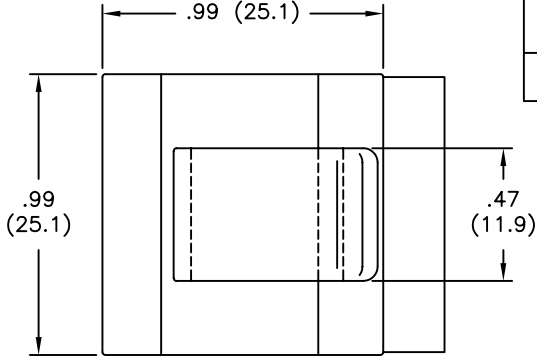

|                |  |
|----------------|--|
| PART NO.       | ADHESIVE TAPE                                  |
| WCK-460-01A-RT | ACRYLIC, 1/32 THICK<br>RMS-15<br>(WHITE LINER) |
| WCK-460-01     | W/O TAPE                                       |

NOTES:

- MAT'L: NYLON 66 (RMS-01)  
COLOR: NATURAL
- P/N WCK-460-01A1-RT  
WITH DOUBLE SIDED ADHESIVE  
RUBBER TAPE (RMS-102)  
AVAILABLE BY SPECIAL ORDER ONLY.
- MAT'L: FLAME RET. NYLON 66  
(RMS-19), NAT. BY SPECIAL ORDER  
ONLY
- DRAWING DOES NOT NECESSARILY  
DEPICT TRUE POSITION OF RELEASE  
TAB.

|     |                                |              |
|-----|--------------------------------|--------------|
| G   | SEE CO 200058                  | SK 11.08.07  |
| F   | ADDED NOTES 3 & 4.             | SJ 06.03.02  |
| E   | ADDED "REF." TO DIM. .28 (7.1) | SM 02.26.02  |
| D   | CHANGED FILE NO.               | SM 12.10.01  |
| C   | ADDED NOTE 2.                  | S.M.12.05.00 |
| B   | ADDED RUBBER TAPE RMS- 102     | S.M.11.30.00 |
| A   | CONVERTED TO ACAD              | PB 08.03.94  |
| REV | DESCRIPTION                    | ENGR DATE    |