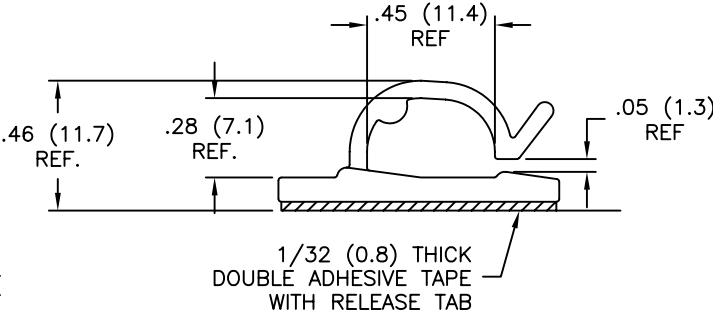

|                |  |
|----------------|--|
| PART NO.       | ADHESIVE TAPE                                  |
| WCK-460-01A-RT | ACRYLIC, 1/32 THICK<br>RMS-15<br>(WHITE LINER) |
| WCK-460-01     | W/O TAPE                                       |

NOTES:

- MAT'L: NYLON 66 (RMS-01)  
COLOR: NATURAL
- P/N WCK-460-01A1-RT  
WITH DOUBLE SIDED ADHESIVE  
RUBBER TAPE (RMS-102)  
AVAILABLE BY SPECIAL ORDER ONLY.
- MAT'L: FLAME RET. NYLON 66  
(RMS-19), NAT. BY SPECIAL ORDER  
ONLY
- DRAWING DOES NOT NECESSARILY  
DEPICT TRUE POSITION OF RELEASE  
TAB.

|     |                                |              |
|-----|--------------------------------|--------------|
| G   | SEE CO 200058                  | SK 11.08.07  |
| F   | ADDED NOTES 3 & 4.             | SJ 06.03.02  |
| E   | ADDED "REF." TO DIM. .28 (7.1) | SM 02.26.02  |
| D   | CHANGED FILE NO.               | SM 12.10.01  |
| C   | ADDED NOTE 2.                  | S.M.12.05.00 |
| B   | ADDED RUBBER TAPE RMS- 102     | S.M.11.30.00 |
| A   | CONVERTED TO ACAD              | PB 08.03.94  |
| REV | DESCRIPTION                    | ENGR DATE    |