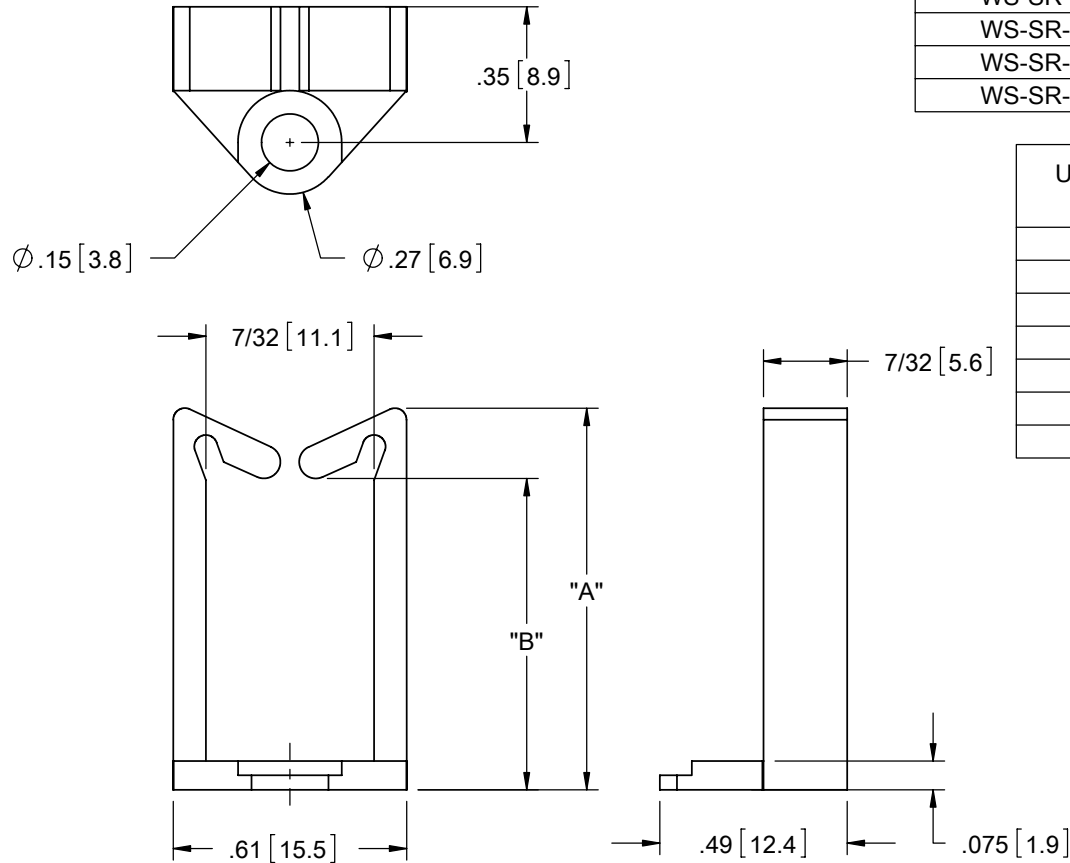

MATERIAL: NYLON 6/6 UL 94 V-2 (RMS-01). COLOR: NATURAL. PART NO.	"A" REF.	"B" REF.
WS-SR-1-01	.45 [11.4]	.17 [4.3]
WS-SR-2-01	.64 [16.3]	.36 [9.1]
WS-SR-3-01	1.00 [25.4]	.73 [18.5]
WS-SR-4-01	1.31 [33.3]	1.04 [26.4]

USE RICHCO RIVET NO.	FOR CHASSIS THICKNESS
SR-3535	.010-.046 [0.3-1.2]
SR-3545	.046-.081 [1.2-2.1]
SR-3550	.069-.105 [1.8-2.7]
SR-3555	.081-.120 [2.1-3]
SR-3560	.109-.144 [2.8-3.7]
SR-3570	.140-.180 [3.6-4.6]
SR-3580	.180-.219 [4.6-5.6]

NOTES:

- MATERIAL: NYLON 6/6 UL 94 V-0 (RMS-19), AVAILABLE BY SPECIAL ORDER ONLY.  
MATERIAL: NYLON 4/6 UL 94 V-2 (RMS-109), HEAT RESISTANT, AVAILABLE BY SPECIAL ORDER ONLY.
- COLOR: NATURAL.
- FOR PANEL HOLE DIA. .142-.146 [3.6-3.7]