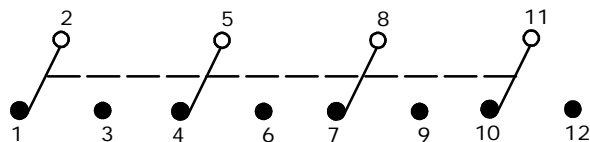

SWITCH FUNCTION		
POS. 1	POS. 2	POS. 3
ON	OFF	ON
2-3, 5-6, 8-9, 11-12	OPEN	2-1, 5-4, 8-7, 11-10

ISOMETRIC

CIRCUI: 4PDT

1004P3T1B1M1QEH  
(T143000)

NOTE:

1. ALL DIMENSIONS IN MM [INCH]
2. GENERAL TOLERANCE: X.X=±0.4  
X.XX=±0.25
3. TERMINAL NUMBERS FOR REF ONLY
- ▲ 4. PLATING MATERIAL: SILVER
5. RATING: 5AMPS W/RESISTIVE LOAD @ 120VAC OR 28VDC  
2AMPS W/RESISTIVE LOAD @ 250VAC
6. ELECTRIC LIFE: 40,000 make-and-break cycles at full load.
7. INSULATION RESISTANCE: 1,000 Mega-ohm min.
8. DIELECTRIC STRENGTH: 1,000 V RMS @sea level.
9. OPERATING TEMP.: -30°C to 85°C
- ▲ 10. HARDWARE TO BE SHIPPED BULK  
T100000 - HEXNUT - QTY 2  
T100011 - LOCKWASHER - QTY 1  
T100015 - LOCKRING - QTY 1
11. ▲ DENOTES CRITICAL PARAMETER.

**E-SWITCH®**

TITLE 1004P3T1B1M1QEH

A	14664	RELEASED FOR PRODUCTION	2/2/05	AR
REV	PCR NO	DESCRIPTION	DATE	BY

SCALE	DATE	DR	DWG	REV
2:1	2/2/05	AR	ST143000	A

THE INFORMATION CONTAINED IN THIS DOCUMENT IS PROPRIETARY TO E-SWITCH AND IS NOT TO BE COPIED OR TRANSFERRED