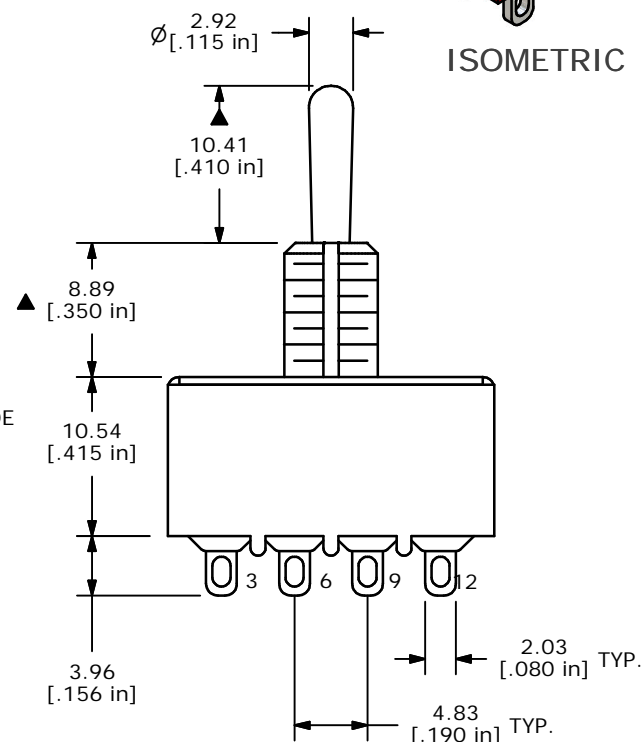

SWITCH FUNCTION		
POS. 1	POS. 2	POS. 3
ON	OFF	ON
2-3, 5-6, 8-9, 11-12	OPEN	2-1, 5-4, 8-7, 11-10

ISOMETRIC

CIRCUI: 4PDT

1004P3T1B1M1QEH  
(T143000)

NOTE:

1. ALL DIMENSIONS IN MM [INCH]
2. GENERAL TOLERANCE: X.X=±0.4  
X.XX=±0.25
3. TERMINAL NUMBERS FOR REF ONLY
- ▲ 4. PLATING MATERIAL: SILVER
5. RATING: 5AMPS W/RESISTIVE LOAD @ 120VAC OR 28VDC  
2AMPS W/RESISTIVE LOAD @ 250VAC
6. ELECTRIC LIFE: 40,000 make-and-break cycles at full load.
7. INSULATION RESISTANCE: 1,000 Mega-ohm min.
8. DIELECTRIC STRENGTH: 1,000 V RMS @sea level.
9. OPERATING TEMP.: -30°C to 85°C
- ▲ 10. HARDWARE TO BE SHIPPED BULK  
T100000 - HEXNUT - QTY 2  
T100011 - LOCKWASHER - QTY 1  
T100015 - LOCKRING - QTY 1
11. ▲ DENOTES CRITICAL PARAMETER.

**E-SWITCH®**

TITLE 1004P3T1B1M1QEH

A	14664	RELEASED FOR PRODUCTION	2/2/05	AR
REV	PCR NO	DESCRIPTION	DATE	BY

SCALE	DATE	DR	DWG	REV
2:1	2/2/05	AR	ST143000	A

THE INFORMATION CONTAINED IN THIS DOCUMENT IS PROPRIETARY TO E-SWITCH AND IS NOT TO BE COPIED OR TRANSFERRED