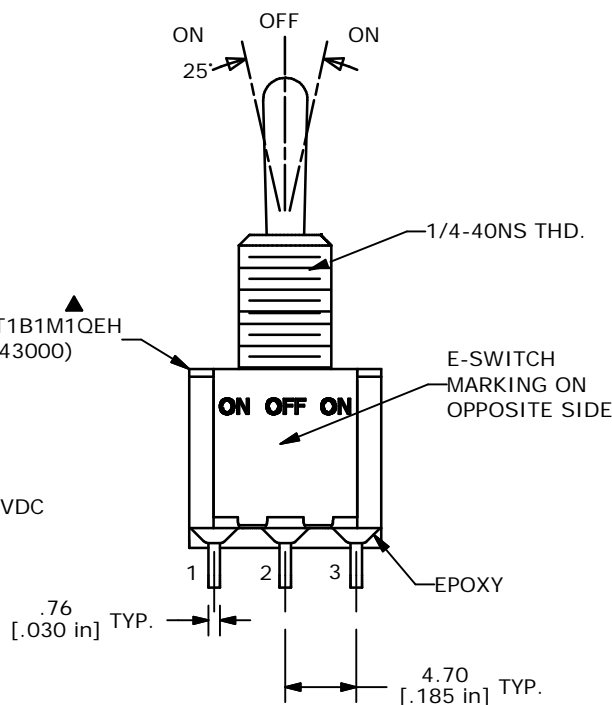

SWITCH FUNCTION		
POS. 1	POS. 2	POS. 3
ON	OFF	ON
2-3, 5-6, 8-9, 11-12	OPEN	2-1, 5-4, 8-7, 11-10

ISOMETRIC

CIRCUI: 4PDT

1004P3T1B1M1QEH  
(T143000)

NOTE:

1. ALL DIMENSIONS IN MM [INCH]
2. GENERAL TOLERANCE: X.X=±0.4  
X.XX=±0.25
3. TERMINAL NUMBERS FOR REF ONLY
- ▲ 4. PLATING MATERIAL: SILVER
5. RATING: 5AMPS W/RESISTIVE LOAD @ 120VAC OR 28VDC  
2AMPS W/RESISTIVE LOAD @ 250VAC
6. ELECTRIC LIFE: 40,000 make-and-break cycles at full load.
7. INSULATION RESISTANCE: 1,000 Mega-ohm min.
8. DIELECTRIC STRENGTH: 1,000 V RMS @sea level.
9. OPERATING TEMP.: -30°C to 85°C
- ▲ 10. HARDWARE TO BE SHIPPED BULK  
T100000 - HEXNUT - QTY 2  
T100011 - LOCKWASHER - QTY 1  
T100015 - LOCKRING - QTY 1
11. ▲ DENOTES CRITICAL PARAMETER.

**E-SWITCH®**

TITLE 1004P3T1B1M1QEH

A	14664	RELEASED FOR PRODUCTION	2/2/05	AR
REV	PCR NO	DESCRIPTION	DATE	BY

SCALE	DATE	DR	DWG	REV
2:1	2/2/05	AR	ST143000	A

THE INFORMATION CONTAINED IN THIS DOCUMENT IS PROPRIETARY TO E-SWITCH AND IS NOT TO BE COPIED OR TRANSFERRED