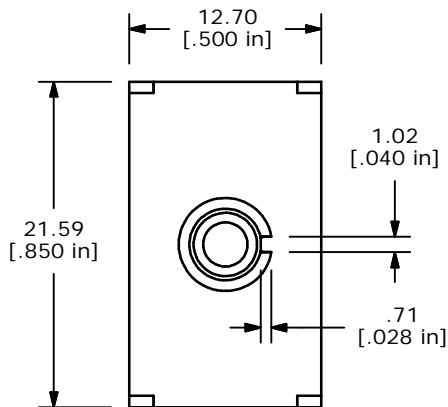

SWITCH FUNCTION		
POS. 1	POS. 2	POS. 3
ON	OFF	ON
2-3, 5-6, 8-9, 11-12	OPEN	2-1, 5-4, 8-7, 11-10

ISOMETRIC

CIRCUI: 4PDT

1004P3T1B1M1QEH  
(T143000)

NOTE:

1. ALL DIMENSIONS IN MM [INCH]
2. GENERAL TOLERANCE: X.X=±0.4  
X.XX=±0.25
3. TERMINAL NUMBERS FOR REF ONLY
- ▲ 4. PLATING MATERIAL: SILVER
5. RATING: 5AMPS W/RESISTIVE LOAD @ 120VAC OR 28VDC  
2AMPS W/RESISTIVE LOAD @ 250VAC
6. ELECTRIC LIFE: 40,000 make-and-break cycles at full load.
7. INSULATION RESISTANCE: 1,000 Mega-ohm min.
8. DIELECTRIC STRENGTH: 1,000 V RMS @sea level.
9. OPERATING TEMP.: -30°C to 85°C
- ▲ 10. HARDWARE TO BE SHIPPED BULK  
T100000 - HEXNUT - QTY 2  
T100011 - LOCKWASHER - QTY 1  
T100015 - LOCKRING - QTY 1
11. ▲ DENOTES CRITICAL PARAMETER.

**E-SWITCH®**

TITLE 1004P3T1B1M1QEH

A	14664	RELEASED FOR PRODUCTION	2/2/05	AR
REV	PCR NO	DESCRIPTION	DATE	BY

SCALE	DATE	DR	DWG	REV
2:1	2/2/05	AR	ST143000	A

THE INFORMATION CONTAINED IN THIS DOCUMENT IS PROPRIETARY TO E-SWITCH AND IS NOT TO BE COPIED OR TRANSFERRED