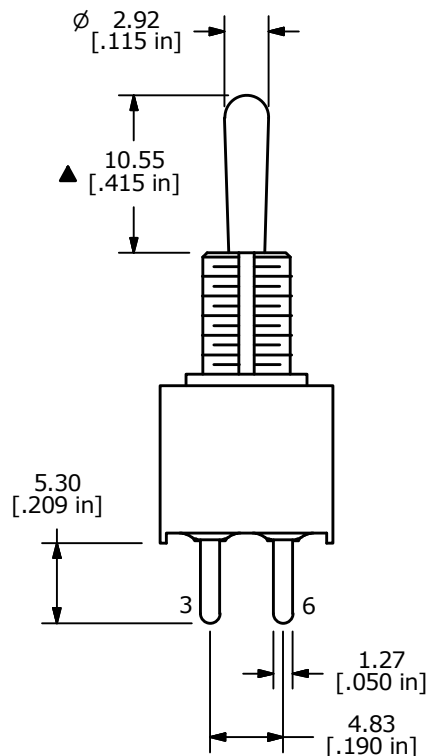

SWITCH FUNCTION		
POS. 1	POS. 2	POS. 3
ON	OFF	ON
2-3, 5-6	OPEN	2-1, 5-4

- NOTE:
1. ALL DIMENSIONS IN MM [INCH]
  2. GENERAL TOLERANCE: X.X=±0.4  
X.XX=±0.25
  3. TERMINAL NUMBERS FOR REF ONLY
  - ▲ 4. PLATING MATERIAL: SILVER
  5. RATING: 5A @120VAC OR 28VDC  
2A @250VAC
  6. ELECTRIC LIFE: 30,000 MAKE-AND-BREAK CYCLES AT FULL LOAD.
  7. INSULATION RESISTANCE: 1,000 MEGA-OHM MIN.
  8. DIELECTRIC STRENGTH: 1,000 V RMS @SEA LEVEL.
  9. OPERATING TEMP.: -30°C to 85°C
  - ▲ 10. HARDWARE TO BE SHIPPED BULK  
T100000 - HEXNUT - QTY 2  
T100011 - LOCKWASHER - QTY 1  
T100015 - LOCKRING - QTY 1
  11. ▲ DENOTES CRITICAL PARAMETER.

1/4-40 UNS-2A  
THREADS

▲ 100AWDP3T1B1M2QE  
(T102271)

B	22001	UPDATE LEAD LENGTH FROM 5.60 to 5.30	9/28/15	MW
A	14728	RELEASED FOR PRODUCTION	3/2/05	AR
REV	PCR NO	DESCRIPTION	DATE	BY

TITLE 100AWDP3T1B1M2QEH				
SCALE 2:1	DATE 3/2/2005	DR AR	DWG ST102271	REV B