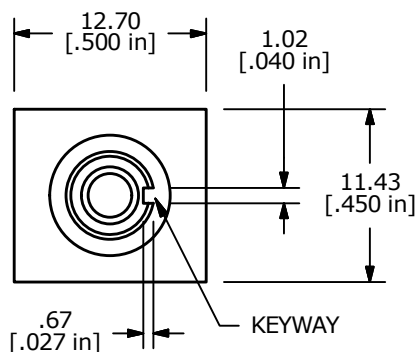

SWITCH FUNCTION		
POS. 1	POS. 2	POS. 3
ON	OFF	ON
2-3, 5-6	OPEN	2-1, 5-4

- NOTE:
1. ALL DIMENSIONS IN MM [INCH]
  2. GENERAL TOLERANCE: X.X=±0.4  
X.XX=±0.25
  3. TERMINAL NUMBERS FOR REF ONLY
  - ▲ 4. PLATING MATERIAL: SILVER
  5. RATING: 5A @120VAC OR 28VDC  
2A @250VAC
  6. ELECTRIC LIFE: 30,000 MAKE-AND-BREAK CYCLES AT FULL LOAD.
  7. INSULATION RESISTANCE: 1,000 MEGA-OHM MIN.
  8. DIELECTRIC STRENGTH: 1,000 V RMS @SEA LEVEL.
  9. OPERATING TEMP.: -30°C to 85°C
  - ▲ 10. HARDWARE TO BE SHIPPED BULK  
T100000 - HEXNUT - QTY 2  
T100011 - LOCKWASHER - QTY 1  
T100015 - LOCKRING - QTY 1
  11. ▲ DENOTES CRITICAL PARAMETER.

1/4-40 UNS-2A  
THREADS

▲ 100AWDP3T1B1M2QE  
(T102271)

B	22001	UPDATE LEAD LENGTH FROM 5.60 to 5.30	9/28/15	MW
A	14728	RELEASED FOR PRODUCTION	3/2/05	AR
REV	PCR NO	DESCRIPTION	DATE	BY

TITLE 100AWDP3T1B1M2QEH				
SCALE 2:1	DATE 3/2/2005	DR AR	DWG ST102271	REV B