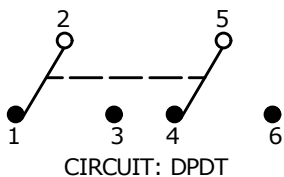

SWITCH FUNCTION		
POS. 1	POS. 2	POS. 3
ON	OFF	ON
2-3, 5-6	OPEN	2-1, 5-4

- NOTE:
1. ALL DIMENSIONS IN MM [INCH]
  2. GENERAL TOLERANCE: X.X=±0.4  
X.XX=±0.25
  3. TERMINAL NUMBERS FOR REF ONLY
  - ▲ 4. PLATING MATERIAL: SILVER
  5. RATING: 5A @120VAC OR 28VDC  
2A @250VAC
  6. ELECTRIC LIFE: 30,000 MAKE-AND-BREAK CYCLES AT FULL LOAD.
  7. INSULATION RESISTANCE: 1,000 MEGA-OHM MIN.
  8. DIELECTRIC STRENGTH: 1,000 V RMS @SEA LEVEL.
  9. OPERATING TEMP.: -30°C to 85°C
  - ▲ 10. HARDWARE TO BE SHIPPED BULK  
T100000 - HEXNUT - QTY 2  
T100011 - LOCKWASHER - QTY 1  
T100015 - LOCKRING - QTY 1
  11. ▲ DENOTES CRITICAL PARAMETER.

1/4-40 UNS-2A  
THREADS

▲ 100AWDP3T1B1M2QE  
(T102271)

B	22001	UPDATE LEAD LENGTH FROM 5.60 to 5.30	9/28/15	MW
A	14728	RELEASED FOR PRODUCTION	3/2/05	AR
REV	PCR NO	DESCRIPTION	DATE	BY

TITLE 100AWDP3T1B1M2QEH				
SCALE 2:1	DATE 3/2/2005	DR AR	DWG ST102271	REV B