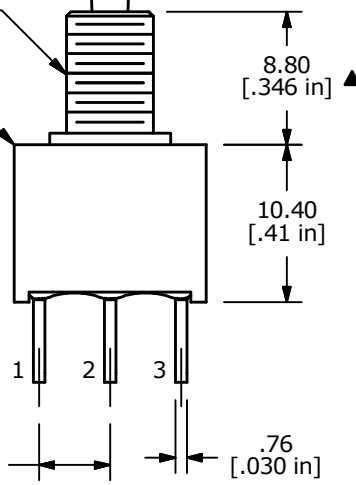

SWITCH FUNCTION		
POS. 1	POS. 2	POS. 3
ON	OFF	ON
2-3, 5-6	OPEN	2-1, 5-4

- NOTE:
1. ALL DIMENSIONS IN MM [INCH]
  2. GENERAL TOLERANCE: X.X=±0.4  
X.XX=±0.25
  3. TERMINAL NUMBERS FOR REF ONLY
  - ▲ 4. PLATING MATERIAL: SILVER
  5. RATING: 5A @120VAC OR 28VDC  
2A @250VAC
  6. ELECTRIC LIFE: 30,000 MAKE-AND-BREAK CYCLES AT FULL LOAD.
  7. INSULATION RESISTANCE: 1,000 MEGA-OHM MIN.
  8. DIELECTRIC STRENGTH: 1,000 V RMS @SEA LEVEL.
  9. OPERATING TEMP.: -30°C to 85°C
  - ▲ 10. HARDWARE TO BE SHIPPED BULK  
T100000 - HEXNUT - QTY 2  
T100011 - LOCKWASHER - QTY 1  
T100015 - LOCKRING - QTY 1
  11. ▲ DENOTES CRITICAL PARAMETER.

1/4-40 UNS-2A  
THREADS

▲ 100AWDP3T1B1M2QE  
(T102271)

B	22001	UPDATE LEAD LENGTH FROM 5.60 to 5.30	9/28/15	MW
A	14728	RELEASED FOR PRODUCTION	3/2/05	AR
REV	PCR NO	DESCRIPTION	DATE	BY

TITLE 100AWDP3T1B1M2QEH				
SCALE 2:1	DATE 3/2/2005	DR AR	DWG ST102271	REV B