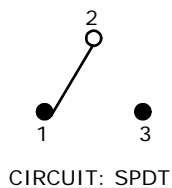

ISOMETRIC

SWITCH FUNCTION		
POS. 1	POS. 2	POS. 3
ON	NONE	ON
2-3	OPEN	2-1

▲ BUSHING TO BE FLUSH TO HOUSING.
 LOCKTITE BUSHING IN PLACE
 BUSHING ADAPTER
 (T100022)

- NOTE:
1. ALL DIMENSIONS IN MM [INCH]
 2. GENERAL TOLERANCE: X.X=±0.4
X.XX=±0.25
 3. TERMINAL NUMBERS FOR REF ONLY
 - ▲ 4. PLATING MATERIAL: GOLD
 5. RATING: 0.4 (VA) MAX. @20V MAX.
 6. ELECTRIC LIFE: 40,000 MAKE-AND-BREAK CYCLES AT FULL LOAD.
 7. INSULATION RESISTANCE: 1,000 MEGA-OHM MIN.
 8. DIELECTRIC STRENGTH: 1,000 V RMS @SEA LEVEL.
 9. OPERATING TEMP.: -30°C to 85°C
 10. ▲ DENOTES CRITICAL PARAMETER.

B	15528	DIM FROM 9.31	11/11/05	PH
A	15316	RELEASED FOR PRODUCTION	11/4/05	PH
REV	PCR NO	DESCRIPTION	DATE	BY

TITLE 100AWSP1T1B1M1RE SPECIAL BUSHING				
SCALE	DATE	DR	DWG	REV
2:1	11/4/2005	PH	T101038	B

THE INFORMATION CONTAINED IN THIS DOCUMENT IS PROPRIETARY TO E-SWITCH AND IS NOT TO BE COPIED OR TRANSFERRED