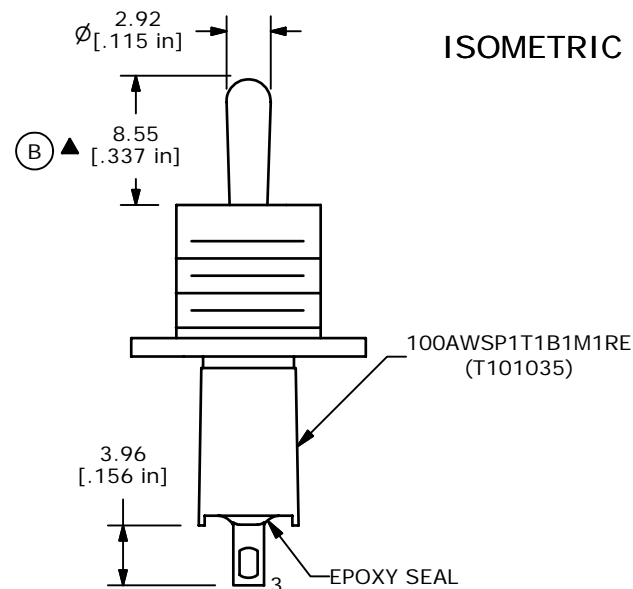

ISOMETRIC

SWITCH FUNCTION		
POS. 1	POS. 2	POS. 3
ON	NONE	ON
2-3	OPEN	2-1

▲ BUSHING TO BE FLUSH TO HOUSING.
 LOCKTITE BUSHING IN PLACE
 BUSHING ADAPTER
 (T100022)

- NOTE:
1. ALL DIMENSIONS IN MM [INCH]
 2. GENERAL TOLERANCE: X.X=±0.4
X.XX=±0.25
 3. TERMINAL NUMBERS FOR REF ONLY
 - ▲ 4. PLATING MATERIAL: GOLD
 5. RATING: 0.4 (VA) MAX. @20V MAX.
 6. ELECTRIC LIFE: 40,000 MAKE-AND-BREAK CYCLES AT FULL LOAD.
 7. INSULATION RESISTANCE: 1,000 MEGA-OHM MIN.
 8. DIELECTRIC STRENGTH: 1,000 V RMS @SEA LEVEL.
 9. OPERATING TEMP.: -30°C to 85°C
 10. ▲ DENOTES CRITICAL PARAMETER.

B	15528	DIM FROM 9.31	11/11/05	PH
A	15316	RELEASED FOR PRODUCTION	11/4/05	PH
REV	PCR NO	DESCRIPTION	DATE	BY

TITLE 100AWSP1T1B1M1RE SPECIAL BUSHING				
SCALE	DATE	DR	DWG	REV
2:1	11/4/2005	PH	T101038	B

THE INFORMATION CONTAINED IN THIS DOCUMENT IS PROPRIETARY TO E-SWITCH AND IS NOT TO BE COPIED OR TRANSFERRED