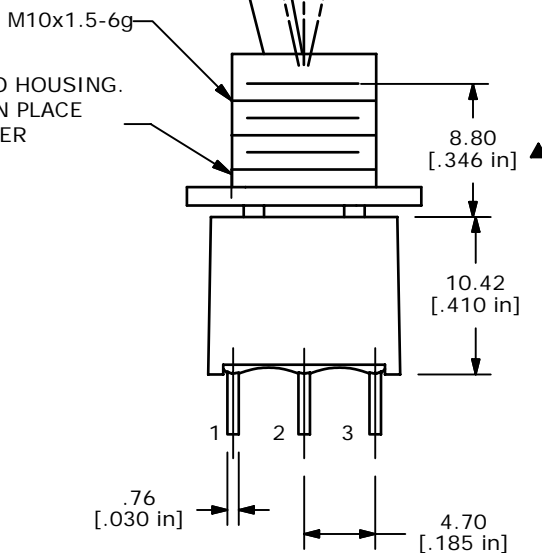

ISOMETRIC

SWITCH FUNCTION		
POS. 1	POS. 2	POS. 3
ON	NONE	ON
2-3	OPEN	2-1

▲ BUSHING TO BE FLUSH TO HOUSING.
 LOCKTITE BUSHING IN PLACE
 BUSHING ADAPTER
 (T100022)

- NOTE:
1. ALL DIMENSIONS IN MM [INCH]
 2. GENERAL TOLERANCE: X.X=±0.4
X.XX=±0.25
 3. TERMINAL NUMBERS FOR REF ONLY
 - ▲ 4. PLATING MATERIAL: GOLD
 5. RATING: 0.4 (VA) MAX. @20V MAX.
 6. ELECTRIC LIFE: 40,000 MAKE-AND-BREAK CYCLES AT FULL LOAD.
 7. INSULATION RESISTANCE: 1,000 MEGA-OHM MIN.
 8. DIELECTRIC STRENGTH: 1,000 V RMS @SEA LEVEL.
 9. OPERATING TEMP.: -30°C to 85°C
 10. ▲ DENOTES CRITICAL PARAMETER.

B	15528	DIM FROM 9.31	11/11/05	PH
A	15316	RELEASED FOR PRODUCTION	11/4/05	PH
REV	PCR NO	DESCRIPTION	DATE	BY

TITLE 100AWSP1T1B1M1RE SPECIAL BUSHING				
SCALE	DATE	DR	DWG	REV
2:1	11/4/2005	PH	T101038	B

THE INFORMATION CONTAINED IN THIS DOCUMENT IS PROPRIETARY TO E-SWITCH AND IS NOT TO BE COPIED OR TRANSFERRED