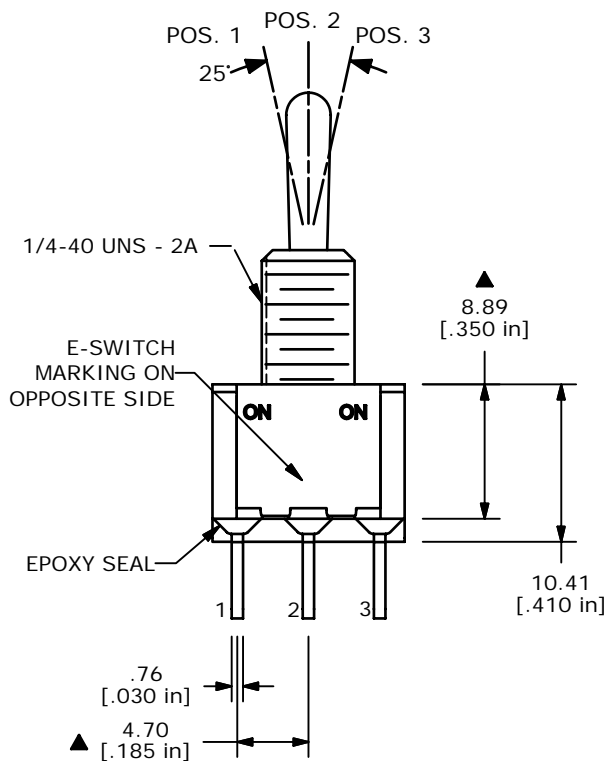

SWITCH FUNCTION		
POS. 1	POS. 2	POS. 3
ON	NONE	ON
2-3, 5-6	N/A	2-1, 5-4

(ON) = MOMENTARY

CIRCUIT: DPDT

ISOMETRIC

NOTE:

1. ALL DIMENSIONS IN MM [INCH]
2. GENERAL TOLERANCE: X.X=±0.4  
X.XX=±0.25
3. TERMINAL NUMBERS FOR REF ONLY
- ▲ 4. CONTACT MATERIAL: SILVER
5. RATING: 5A @ 120 VAC OR 28 VDC  
2A @ 250 VAC
6. ELECTRIC LIFE: 40,000 make-and-break cycles at full load.
7. INSULATION RESISTANCE: 1,000 Mega-ohm min.
8. DIELECTRIC STRENGTH: 1,000 V RMS @sea level.
9. OPERATING TEMP.: -30°C to 85°C
10. ▲ DENOTES CRITICAL PARAMETER.
11. 2002/95/EC (ROHS) COMPLIANT
12. HARDWARE TO BE SHIPPED BULK:  
T100011 - LOCK WASHER (1)  
T100015 - LOCK RING (1)  
T100000 - HEX NUT (2)

**E-SWITCH®**

B	17043	FIXED TERM LENGTH, NOTES	2/28/07	TN
A	16387	RELEASED FOR PRODUCTION	8/29/06	BO
REV	PCR NO	DESCRIPTION	DATE	BY

TITLE 100DP1T1B1M3QEH				
SCALE 2:1	DATE 2/28/2007	DR TN	DWG ST121037	REV B