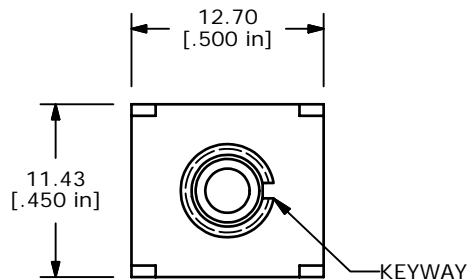

SWITCH FUNCTION		
POS. 1	POS. 2	POS. 3
ON	NONE	ON
2-3, 5-6	N/A	2-1, 5-4

(ON) = MOMENTARY

CIRCUIT: DPDT

ISOMETRIC

NOTE:

1. ALL DIMENSIONS IN MM [INCH]
2. GENERAL TOLERANCE: X.X=±0.4  
X.XX=±0.25
3. TERMINAL NUMBERS FOR REF ONLY
- ▲ 4. CONTACT MATERIAL: SILVER
5. RATING: 5A @ 120 VAC OR 28 VDC  
2A @ 250 VAC
6. ELECTRIC LIFE: 40,000 make-and-break cycles at full load.
7. INSULATION RESISTANCE: 1,000 Mega-ohm min.
8. DIELECTRIC STRENGTH: 1,000 V RMS @sea level.
9. OPERATING TEMP.: -30°C to 85°C
10. ▲ DENOTES CRITICAL PARAMETER.
11. 2002/95/EC (ROHS) COMPLIANT
12. HARDWARE TO BE SHIPPED BULK:  
T100011 - LOCK WASHER (1)  
T100015 - LOCK RING (1)  
T100000 - HEX NUT (2)

**E-SWITCH®**

B	17043	FIXED TERM LENGTH, NOTES	2/28/07	TN
A	16387	RELEASED FOR PRODUCTION	8/29/06	BO
REV	PCR NO	DESCRIPTION	DATE	BY

TITLE 100DP1T1B1M3QEH				
SCALE 2:1	DATE 2/28/2007	DR TN	DWG ST121037	REV B