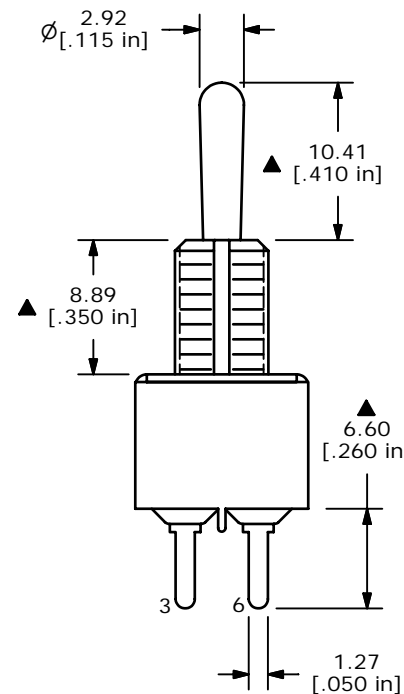

SWITCH FUNCTION		
POS. 1	POS. 2	POS. 3
ON	NONE	ON
2-3, 5-6	N/A	2-1, 5-4

(ON) = MOMENTARY

CIRCUIT: DPDT

ISOMETRIC

NOTE:

1. ALL DIMENSIONS IN MM [INCH]
2. GENERAL TOLERANCE: X.X=±0.4  
X.XX=±0.25
3. TERMINAL NUMBERS FOR REF ONLY
- ▲ 4. CONTACT MATERIAL: SILVER
5. RATING: 5A @ 120 VAC OR 28 VDC  
2A @ 250 VAC
6. ELECTRIC LIFE: 40,000 make-and-break cycles at full load.
7. INSULATION RESISTANCE: 1,000 Mega-ohm min.
8. DIELECTRIC STRENGTH: 1,000 V RMS @sea level.
9. OPERATING TEMP.: -30°C to 85°C
10. ▲ DENOTES CRITICAL PARAMETER.
11. 2002/95/EC (ROHS) COMPLIANT
12. HARDWARE TO BE SHIPPED BULK:  
T100011 - LOCK WASHER (1)  
T100015 - LOCK RING (1)  
T100000 - HEX NUT (2)

**E-SWITCH®**

B	17043	FIXED TERM LENGTH, NOTES	2/28/07	TN
A	16387	RELEASED FOR PRODUCTION	8/29/06	BO
REV	PCR NO	DESCRIPTION	DATE	BY

TITLE 100DP1T1B1M3QEH				
SCALE 2:1	DATE 2/28/2007	DR TN	DWG ST121037	REV B