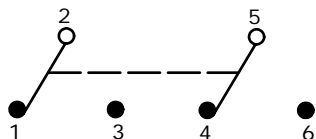

SWITCH FUNCTION		
POS. 1	POS. 2	POS. 3
ON	NONE	ON
2-3, 5-6	N/A	2-1, 5-4

(ON) = MOMENTARY

CIRCUIT: DPDT

ISOMETRIC

NOTE:

1. ALL DIMENSIONS IN MM [INCH]
2. GENERAL TOLERANCE: X.X=±0.4  
X.XX=±0.25
3. TERMINAL NUMBERS FOR REF ONLY
- ▲ 4. CONTACT MATERIAL: SILVER
5. RATING: 5A @ 120 VAC OR 28 VDC  
2A @ 250 VAC
6. ELECTRIC LIFE: 40,000 make-and-break cycles at full load.
7. INSULATION RESISTANCE: 1,000 Mega-ohm min.
8. DIELECTRIC STRENGTH: 1,000 V RMS @sea level.
9. OPERATING TEMP.: -30°C to 85°C
10. ▲ DENOTES CRITICAL PARAMETER.
11. 2002/95/EC (ROHS) COMPLIANT
12. HARDWARE TO BE SHIPPED BULK:  
T100011 - LOCK WASHER (1)  
T100015 - LOCK RING (1)  
T100000 - HEX NUT (2)

**E-SWITCH®**

B	17043	FIXED TERM LENGTH, NOTES	2/28/07	TN
A	16387	RELEASED FOR PRODUCTION	8/29/06	BO
REV	PCR NO	DESCRIPTION	DATE	BY

TITLE 100DP1T1B1M3QEH				
SCALE 2:1	DATE 2/28/2007	DR TN	DWG ST121037	REV B