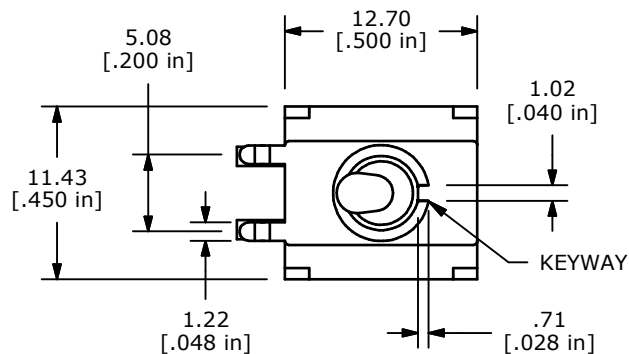

PCB MOUNTING

PANEL MOUNTING

NOTE:

1. ALL DIMENSIONS IN MM [INCH]
2. GENERAL TOLERANCE: X.X=±0.4  
X.XX=±0.25
3. TERMINAL NUMBERS FOR REF ONLY
- ▲4. PLATING MATERIAL: SILVER
5. RATING: 5 AMPS @ 120VAC OR 28VDC  
2 AMPS @ 250VAC
6. ELECTRIC LIFE: 40,000 MAKE-AND-BREAK CYCLES AT FULL LOAD.
7. INSULATION RESISTANCE: 1,000 MEGA-OHM MIN.
8. DIELECTRIC STRENGTH: 1,000 V RMS @SEA LEVEL.
9. CONTACT RESISTANCE: 10 mΩ MAX (INITIAL)
10. OPERATING TEMP.: -30°C to 85°C
11. ▲ DENOTES CRITICAL PARAMETER.
12. 2002/95/EC (ROHS) COMPLIANT
13. HARDWARE TO BE SHIPPED BULK:  
T100011 - LOCK WASHER (1)  
T100015 - LOCK RING (1)  
T100000 - HEX NUT (2)

SWITCH FUNCTION		
POS. 1	POS. 2	POS. 3
ON	NONE	ON
2-3, 5-6	OPEN	2-1, 5-4

TITLE 100DP1T2B1M71QEH				
SCALE	DATE 1/9/2013	DR EBP	DWG ST111120	REV A

A	20958	RELEASED FOR PRODUCTION	1/9/13	EBP
REV	PCR NO	DESCRIPTION	DATE	BY