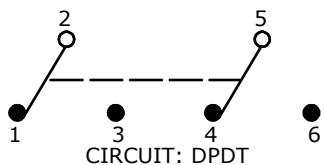

PCB MOUNTING

PANEL MOUNTING

NOTE:

1. ALL DIMENSIONS IN MM [INCH]
2. GENERAL TOLERANCE: X.X=±0.4  
X.XX=±0.25
3. TERMINAL NUMBERS FOR REF ONLY
- ▲4. PLATING MATERIAL: SILVER
5. RATING: 5 AMPS @ 120VAC OR 28VDC  
2 AMPS @ 250VAC
6. ELECTRIC LIFE: 40,000 MAKE-AND-BREAK CYCLES AT FULL LOAD.
7. INSULATION RESISTANCE: 1,000 MEGA-OHM MIN.
8. DIELECTRIC STRENGTH: 1,000 V RMS @SEA LEVEL.
9. CONTACT RESISTANCE: 10 mΩ MAX (INITIAL)
10. OPERATING TEMP.: -30°C to 85°C
11. ▲ DENOTES CRITICAL PARAMETER.
12. 2002/95/EC (ROHS) COMPLIANT
13. HARDWARE TO BE SHIPPED BULK:  
T100011 - LOCK WASHER (1)  
T100015 - LOCK RING (1)  
T100000 - HEX NUT (2)

SWITCH FUNCTION		
POS. 1	POS. 2	POS. 3
ON	NONE	ON
2-3, 5-6	OPEN	2-1, 5-4

TITLE 100DP1T2B1M71QEH				
SCALE	DATE 1/9/2013	DR EBP	DWG ST111120	REV A

A	20958	RELEASED FOR PRODUCTION	1/9/13	EBP
REV	PCR NO	DESCRIPTION	DATE	BY