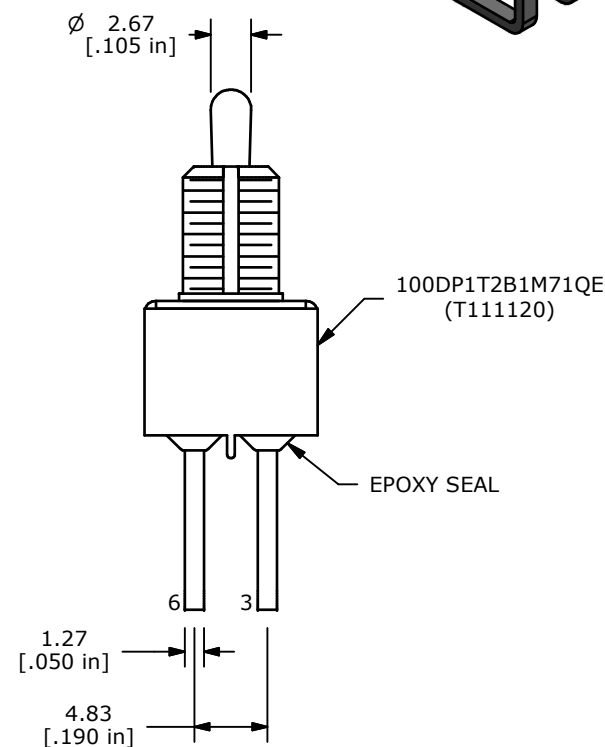

PCB MOUNTING

PANEL MOUNTING

NOTE:

1. ALL DIMENSIONS IN MM [INCH]
2. GENERAL TOLERANCE: X.X=±0.4  
X.XX=±0.25
3. TERMINAL NUMBERS FOR REF ONLY
- ▲4. PLATING MATERIAL: SILVER
5. RATING: 5 AMPS @ 120VAC OR 28VDC  
2 AMPS @ 250VAC
6. ELECTRIC LIFE: 40,000 MAKE-AND-BREAK CYCLES AT FULL LOAD.
7. INSULATION RESISTANCE: 1,000 MEGA-OHM MIN.
8. DIELECTRIC STRENGTH: 1,000 V RMS @SEA LEVEL.
9. CONTACT RESISTANCE: 10 mΩ MAX (INITIAL)
10. OPERATING TEMP.: -30°C to 85°C
11. ▲ DENOTES CRITICAL PARAMETER.
12. 2002/95/EC (ROHS) COMPLIANT
13. HARDWARE TO BE SHIPPED BULK:  
T100011 - LOCK WASHER (1)  
T100015 - LOCK RING (1)  
T100000 - HEX NUT (2)

SWITCH FUNCTION		
POS. 1	POS. 2	POS. 3
ON	NONE	ON
2-3, 5-6	OPEN	2-1, 5-4

TITLE 100DP1T2B1M71QEH				
SCALE	DATE 1/9/2013	DR EBP	DWG ST111120	REV A

A	20958	RELEASED FOR PRODUCTION	1/9/13	EBP
REV	PCR NO	DESCRIPTION	DATE	BY