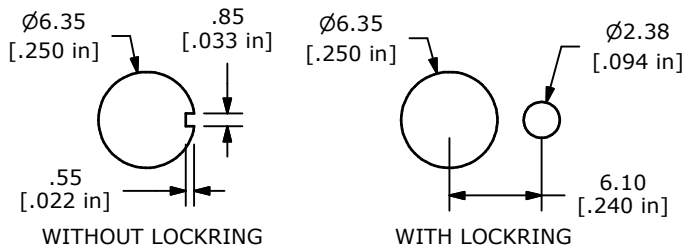

PCB MOUNTING

PANEL MOUNTING

NOTE:

1. ALL DIMENSIONS IN MM [INCH]
2. GENERAL TOLERANCE: X.X=±0.4  
X.XX=±0.25
3. TERMINAL NUMBERS FOR REF ONLY
- ▲4. PLATING MATERIAL: SILVER
5. RATING: 5 AMPS @ 120VAC OR 28VDC  
2 AMPS @ 250VAC
6. ELECTRIC LIFE: 40,000 MAKE-AND-BREAK CYCLES AT FULL LOAD.
7. INSULATION RESISTANCE: 1,000 MEGA-OHM MIN.
8. DIELECTRIC STRENGTH: 1,000 V RMS @SEA LEVEL.
9. CONTACT RESISTANCE: 10 mΩ MAX (INITIAL)
10. OPERATING TEMP.: -30°C to 85°C
11. ▲ DENOTES CRITICAL PARAMETER.
12. 2002/95/EC (ROHS) COMPLIANT
13. HARDWARE TO BE SHIPPED BULK:  
T100011 - LOCK WASHER (1)  
T100015 - LOCK RING (1)  
T100000 - HEX NUT (2)

SWITCH FUNCTION		
POS. 1	POS. 2	POS. 3
ON	NONE	ON
2-3, 5-6	OPEN	2-1, 5-4

TITLE 100DP1T2B1M71QEH				
SCALE	DATE 1/9/2013	DR EBP	DWG ST111120	REV A

A	20958	RELEASED FOR PRODUCTION	1/9/13	EBP
REV	PCR NO	DESCRIPTION	DATE	BY