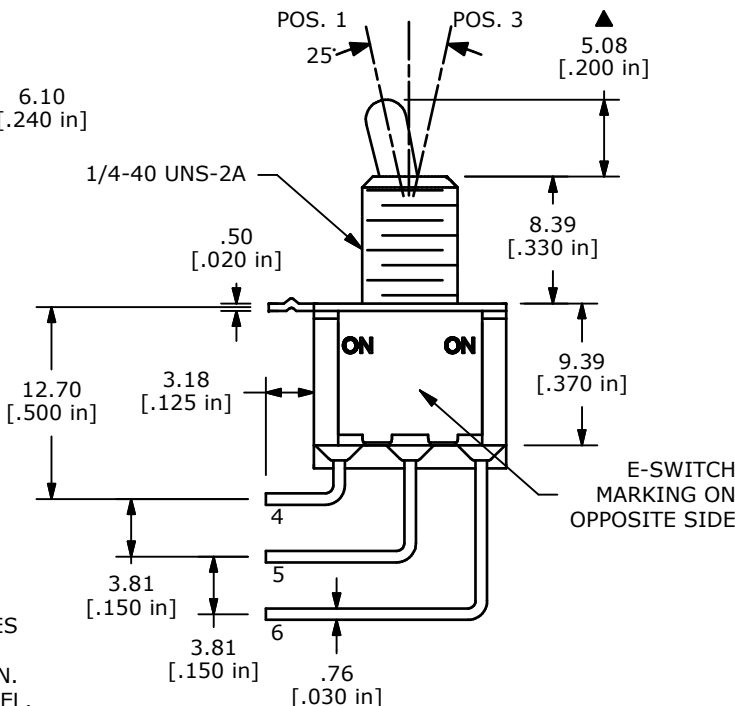

PCB MOUNTING

PANEL MOUNTING

NOTE:

1. ALL DIMENSIONS IN MM [INCH]
2. GENERAL TOLERANCE: X.X=±0.4  
X.XX=±0.25
3. TERMINAL NUMBERS FOR REF ONLY
- ▲4. PLATING MATERIAL: SILVER
5. RATING: 5 AMPS @ 120VAC OR 28VDC  
2 AMPS @ 250VAC
6. ELECTRIC LIFE: 40,000 MAKE-AND-BREAK CYCLES AT FULL LOAD.
7. INSULATION RESISTANCE: 1,000 MEGA-OHM MIN.
8. DIELECTRIC STRENGTH: 1,000 V RMS @SEA LEVEL.
9. CONTACT RESISTANCE: 10 mΩ MAX (INITIAL)
10. OPERATING TEMP.: -30°C to 85°C
11. ▲ DENOTES CRITICAL PARAMETER.
12. 2002/95/EC (ROHS) COMPLIANT
13. HARDWARE TO BE SHIPPED BULK:  
T100011 - LOCK WASHER (1)  
T100015 - LOCK RING (1)  
T100000 - HEX NUT (2)

SWITCH FUNCTION		
POS. 1	POS. 2	POS. 3
ON	NONE	ON
2-3, 5-6	OPEN	2-1, 5-4

TITLE 100DP1T2B1M71QEH				
SCALE	DATE 1/9/2013	DR EBP	DWG ST111120	REV A

A	20958	RELEASED FOR PRODUCTION	1/9/13	EBP
REV	PCR NO	DESCRIPTION	DATE	BY