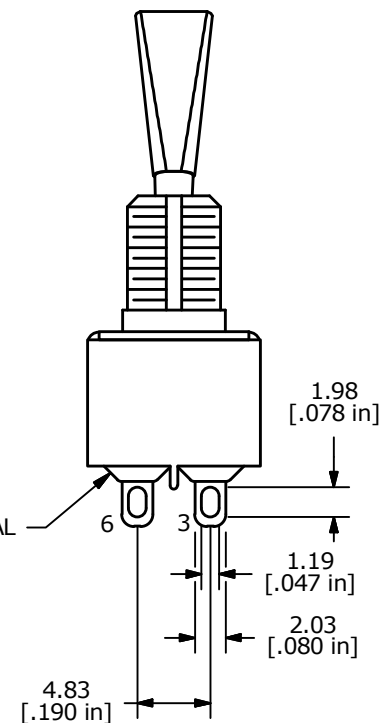

SWITCH FUNCTION		
POS. 1	POS. 2	POS. 3
ON	NONE	ON
2-3, 5-6	OPEN	2-1, 5-4

CIRCUIT: DPDT

NOTE:

1. ALL DIMENSIONS IN MM [INCH]
2. GENERAL TOLERANCE: X.X=±0.4  
X.XX=±0.25
3. TERMINAL NUMBERS FOR REF ONLY
- ▲4. PLATING MATERIAL: SILVER
5. RATING: 5 AMPS W/RESISTIVE LOAD @ 120VAC OR 28VDC  
2 AMPS W/RESISTIVE LOAD @ 250VAC
6. ELECTRIC LIFE: 40,000 MAKE-AND-BREAK CYLCES  
AT FULL LOAD.
7. INSULATION RESISTANCE: 1,000 MEGA-OHM MIN.
8. DIELECTRIC STRENGTH: 1,000 V RMS @SEA LEVEL.
9. OPERATING TEMP.: -30°C to 85°C
10. ▲ DENOTES CRITICAL PARAMETER.
11. 2002/95/EC (ROHS) COMPLIANT.
12. HARDWARE TO BE SHIPPED BULK:  
T100011 - LOCK WASHER, QTY 1  
T100015 - LOCK RING, QTY 1  
T100000 - HEX NUT, QTY 2

B	22354	UPDATED PIN NUMBERING AND ADDED FLATS	6/15/16	MJR
A	17103	RELEASED FOR PRODUCTION	3/15/07	TN
REV	PCR NO	DESCRIPTION	DATE	BY

TITLE 100DP1T6B11M1QEH				
SCALE 2:1	DATE 3/15/2007	DR TN	DWG ST121017	REV B