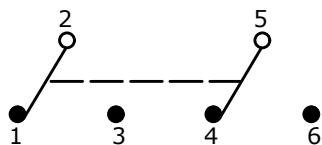

SWITCH FUNCTION		
POS. 1	POS. 2	POS. 3
ON	NONE	ON
2-3, 5-6	OPEN	2-1, 5-4

CIRCUIT: DPDT

NOTE:

1. ALL DIMENSIONS IN MM [INCH]
2. GENERAL TOLERANCE: X.X=±0.4  
X.XX=±0.25
3. TERMINAL NUMBERS FOR REF ONLY
- ▲4. PLATING MATERIAL: SILVER
5. RATING: 5 AMPS W/RESISTIVE LOAD @ 120VAC OR 28VDC  
2 AMPS W/RESISTIVE LOAD @ 250VAC
6. ELECTRIC LIFE: 40,000 MAKE-AND-BREAK CYLCES  
AT FULL LOAD.
7. INSULATION RESISTANCE: 1,000 MEGA-OHM MIN.
8. DIELECTRIC STRENGTH: 1,000 V RMS @SEA LEVEL.
9. OPERATING TEMP.: -30°C to 85°C
10. ▲ DENOTES CRITICAL PARAMETER.
11. 2002/95/EC (ROHS) COMPLIANT.
12. HARDWARE TO BE SHIPPED BULK:  
T100011 - LOCK WASHER, QTY 1  
T100015 - LOCK RING, QTY 1  
T100000 - HEX NUT, QTY 2