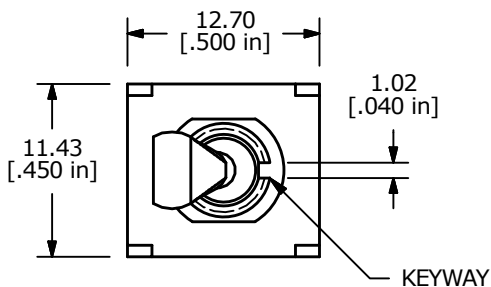

SWITCH FUNCTION		
POS. 1	POS. 2	POS. 3
ON	NONE	ON
2-3, 5-6	OPEN	2-1, 5-4

CIRCUIT: DPDT

NOTE:

1. ALL DIMENSIONS IN MM [INCH]
2. GENERAL TOLERANCE: X.X=±0.4  
X.XX=±0.25
3. TERMINAL NUMBERS FOR REF ONLY
- ▲4. PLATING MATERIAL: SILVER
5. RATING: 5 AMPS W/RESISTIVE LOAD @ 120VAC OR 28VDC  
2 AMPS W/RESISTIVE LOAD @ 250VAC
6. ELECTRIC LIFE: 40,000 MAKE-AND-BREAK CYLCES  
AT FULL LOAD.
7. INSULATION RESISTANCE: 1,000 MEGA-OHM MIN.
8. DIELECTRIC STRENGTH: 1,000 V RMS @SEA LEVEL.
9. OPERATING TEMP.: -30°C to 85°C
10. ▲ DENOTES CRITICAL PARAMETER.
11. 2002/95/EC (ROHS) COMPLIANT.
12. HARDWARE TO BE SHIPPED BULK:  
T100011 - LOCK WASHER, QTY 1  
T100015 - LOCK RING, QTY 1  
T100000 - HEX NUT, QTY 2

B	22354	UPDATED PIN NUMBERING AND ADDED FLATS	6/15/16	MJR
A	17103	RELEASED FOR PRODUCTION	3/15/07	TN
REV	PCR NO	DESCRIPTION	DATE	BY

TITLE 100DP1T6B11M1QEH				
SCALE 2:1	DATE 3/15/2007	DR TN	DWG ST121017	REV B