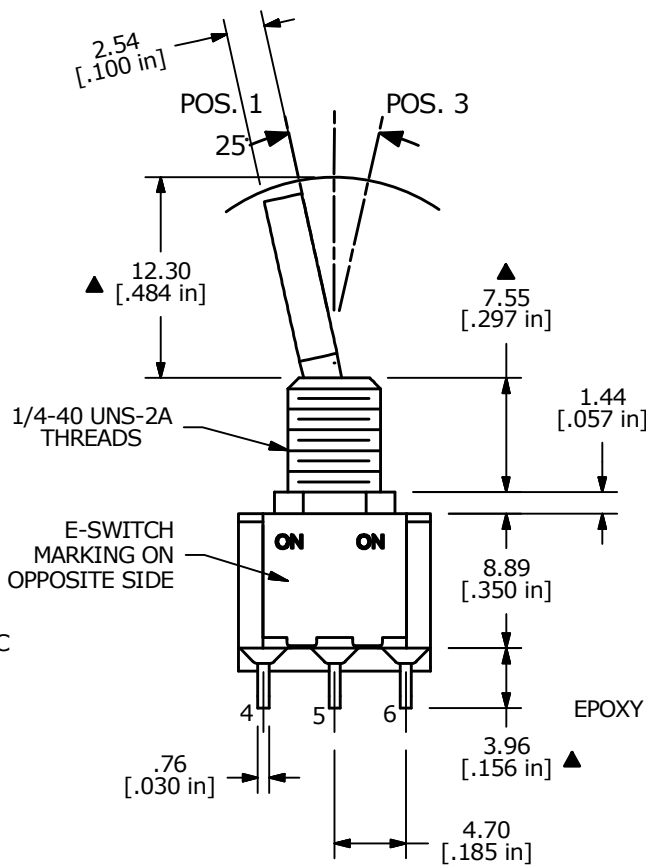

SWITCH FUNCTION		
POS. 1	POS. 2	POS. 3
ON	NONE	ON
2-3, 5-6	OPEN	2-1, 5-4

CIRCUIT: DPDT

NOTE:

1. ALL DIMENSIONS IN MM [INCH]
2. GENERAL TOLERANCE: X.X=±0.4  
X.XX=±0.25
3. TERMINAL NUMBERS FOR REF ONLY
- ▲4. PLATING MATERIAL: SILVER
5. RATING: 5 AMPS W/RESISTIVE LOAD @ 120VAC OR 28VDC  
2 AMPS W/RESISTIVE LOAD @ 250VAC
6. ELECTRIC LIFE: 40,000 MAKE-AND-BREAK CYLCES  
AT FULL LOAD.
7. INSULATION RESISTANCE: 1,000 MEGA-OHM MIN.
8. DIELECTRIC STRENGTH: 1,000 V RMS @SEA LEVEL.
9. OPERATING TEMP.: -30°C to 85°C
10. ▲ DENOTES CRITICAL PARAMETER.
11. 2002/95/EC (ROHS) COMPLIANT.
12. HARDWARE TO BE SHIPPED BULK:  
T100011 - LOCK WASHER, QTY 1  
T100015 - LOCK RING, QTY 1  
T100000 - HEX NUT, QTY 2

B	22354	UPDATED PIN NUMBERING AND ADDED FLATS	6/15/16	MJR
A	17103	RELEASED FOR PRODUCTION	3/15/07	TN
REV	PCR NO	DESCRIPTION	DATE	BY

TITLE 100DP1T6B11M1QEH				
SCALE 2:1	DATE 3/15/2007	DR TN	DWG ST121017	REV B