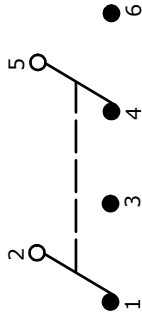

SWITCH FUNCTION		
POS. 1	POS. 2	POS. 3
ON	NONE	ON
2-3, 5-6	N/A	2-1, 5-4

PANEL MOUNTING

NOTE:

- ALL DIMENSIONS IN MM [INCH]
- GENERAL TOLERANCE: X.X=±0.4
X.XX=±0.25
- TERMINAL NUMBERS FOR REF ONLY
- PLATING MATERIAL: GOLD
- RATING: 0.4VA MAX @20V MAX (AC or DC)
- ELECTRIC LIFE: 40,000 MAKE-AND-BREAK CYCLES AT FULL LOAD.
- INSULATION RESISTANCE: 1,000 MEGA-OHM MIN.
- DIELECTRIC STRENGTH: 1,000 V RMS @SEA LEVEL.
- OPERATING TEMP.: -30°C to 85°C
- ▲ DENOTES CRITICAL PARAMETER.
- 2002/95/EC (ROHS) COMPLIANT
- HARDWARE TO BE SHIPPED BULK:
T100011 - LOCK WASHER, QTY 1
T100015 - LOCK RING, QTY 1
T100000 - HEX NUT, QTY 2

ISOMETRIC

E-SWITCH®

TITLE 100DP1T6B11M1REH

C	19555	UPDATED SWITCH FUNC. TO ON-ON was (ON)-(ON)	12/30/10	BGL
B	16312	CLEANED UP MODEL; ADDED ".12.30" DIM.	8/15/06	BO
A	16141	NEW PART RELEASE	6/14/06	CT
REV	PCR NO	DESCRIPTION	DATE	BY

THE INFORMATION CONTAINED IN THIS DOCUMENT IS PROPRIETARY TO E-SWITCH AND IS NOT TO BE COPIED OR TRANSFERRED

SCALE 2:1 DATE 6/14/2006

DR CT

DWG ST121045

REV C

X-ON Electronics

Largest Supplier of Electrical and Electronic Components