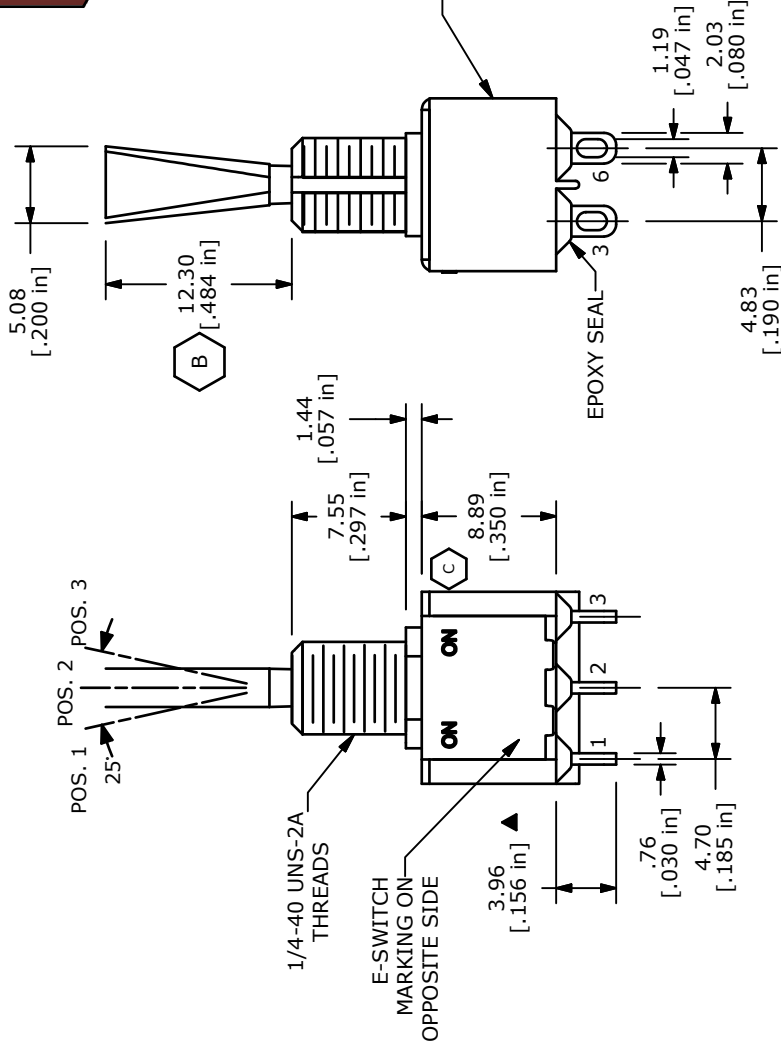

SWITCH FUNCTION		
POS. 1	POS. 2	POS. 3
ON	NONE	ON
2-3, 5-6	N/A	2-1, 5-4

PANEL MOUNTING

NOTE:

- ALL DIMENSIONS IN MM [INCH]
- GENERAL TOLERANCE: X.X=±0.4
X.XX=±0.25
- TERMINAL NUMBERS FOR REF ONLY
- PLATING MATERIAL: GOLD
- RATING: 0.4VA MAX @20V MAX (AC or DC)
- ELECTRIC LIFE: 40,000 MAKE-AND-BREAK CYCLES AT FULL LOAD.
- INSULATION RESISTANCE: 1,000 MEGA-OHM MIN.
- DIELECTRIC STRENGTH: 1,000 V RMS @SEA LEVEL.
- OPERATING TEMP.: -30°C to 85°C
- ▲ DENOTES CRITICAL PARAMETER.
- 2002/95/EC (ROHS) COMPLIANT
- HARDWARE TO BE SHIPPED BULK:
T100011 - LOCK WASHER, QTY 1
T100015 - LOCK RING, QTY 1
T100000 - HEX NUT, QTY 2

ISOMETRIC

E-SWITCH®

TITLE 100DP1T6B11M1REH

C	19555	UPDATED SWITCH FUNC. TO ON-ON was (ON)-(ON)	12/30/10	BGL
B	16312	CLEANED UP MODEL; ADDED ".12.30" DIM.	8/15/06	BO
A	16141	NEW PART RELEASE	6/14/06	CT
REV	PCR NO	DESCRIPTION	DATE	BY

THE INFORMATION CONTAINED IN THIS DOCUMENT IS PROPRIETARY TO E-SWITCH AND IS NOT TO BE COPIED OR TRANSFERRED

SCALE 2:1 DATE 6/14/2006

DR CT

DWG ST121045

REV C

X-ON Electronics

Largest Supplier of Electrical and Electronic Components