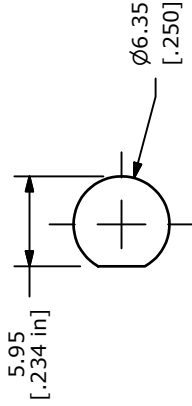

SWITCH FUNCTION		
POS. 1	POS. 2	POS. 3
ON	NONE	ON
2-3, 5-6	N/A	2-1, 5-4

PANEL MOUNTING

NOTE:

- ALL DIMENSIONS IN MM [INCH]
- GENERAL TOLERANCE: X.X=±0.4
X.XX=±0.25
- TERMINAL NUMBERS FOR REF ONLY
- PLATING MATERIAL: GOLD
- RATING: 0.4VA MAX @20V MAX (AC or DC)
- ELECTRIC LIFE: 40,000 MAKE-AND-BREAK CYCLES AT FULL LOAD.
- INSULATION RESISTANCE: 1,000 MEGA-OHM MIN.
- DIELECTRIC STRENGTH: 1,000 V RMS @SEA LEVEL.
- OPERATING TEMP.: -30°C to 85°C
- ▲ DENOTES CRITICAL PARAMETER.
- 2002/95/EC (ROHS) COMPLIANT
- HARDWARE TO BE SHIPPED BULK:
T100011 - LOCK WASHER, QTY 1
T100015 - LOCK RING, QTY 1
T100000 - HEX NUT, QTY 2

ISOMETRIC

E-SWITCH®

TITLE 100DP1T6B11M1REH

C	19555	UPDATED SWITCH FUNC. TO ON-ON was (ON)-(ON)	12/30/10	BGL
B	16312	CLEANED UP MODEL; ADDED ".12.30" DIM.	8/15/06	BO
A	16141	NEW PART RELEASE	6/14/06	CT
REV	PCR NO	DESCRIPTION	DATE	BY

THE INFORMATION CONTAINED IN THIS DOCUMENT IS PROPRIETARY TO E-SWITCH AND IS NOT TO BE COPIED OR TRANSFERRED

SCALE 2:1 DATE 6/14/2006

DR CT

DWG ST121045

REV C

X-ON Electronics

Largest Supplier of Electrical and Electronic Components