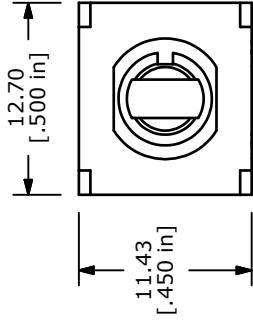

SWITCH FUNCTION		
POS. 1	POS. 2	POS. 3
ON	NONE	ON
2-3, 5-6	N/A	2-1, 5-4

PANEL MOUNTING

NOTE:

- ALL DIMENSIONS IN MM [INCH]
- GENERAL TOLERANCE: X.X=±0.4
X.XX=±0.25
- TERMINAL NUMBERS FOR REF ONLY
- PLATING MATERIAL: GOLD
- RATING: 0.4VA MAX @20V MAX (AC or DC)
- ELECTRIC LIFE: 40,000 MAKE-AND-BREAK CYCLES AT FULL LOAD.
- INSULATION RESISTANCE: 1,000 MEGA-OHM MIN.
- DIELECTRIC STRENGTH: 1,000 V RMS @SEA LEVEL.
- OPERATING TEMP.: -30°C to 85°C
- ▲ DENOTES CRITICAL PARAMETER.
- 2002/95/EC (ROHS) COMPLIANT
- HARDWARE TO BE SHIPPED BULK:
T100011 - LOCK WASHER, QTY 1
T100015 - LOCK RING, QTY 1
T100000 - HEX NUT, QTY 2

ISOMETRIC

E-SWITCH®

TITLE 100DP1T6B11M1REH

C	19555	UPDATED SWITCH FUNC. TO ON-ON was (ON)-(ON)	12/30/10	BGL
B	16312	CLEANED UP MODEL; ADDED ".12.30" DIM.	8/15/06	BO
A	16141	NEW PART RELEASE	6/14/06	CT
REV	PCR NO	DESCRIPTION	DATE	BY

THE INFORMATION CONTAINED IN THIS DOCUMENT IS PROPRIETARY TO E-SWITCH AND IS NOT TO BE COPIED OR TRANSFERRED

SCALE 2:1 DATE 6/14/2006

DR CT

DWG ST121045

REV C

X-ON Electronics

Largest Supplier of Electrical and Electronic Components