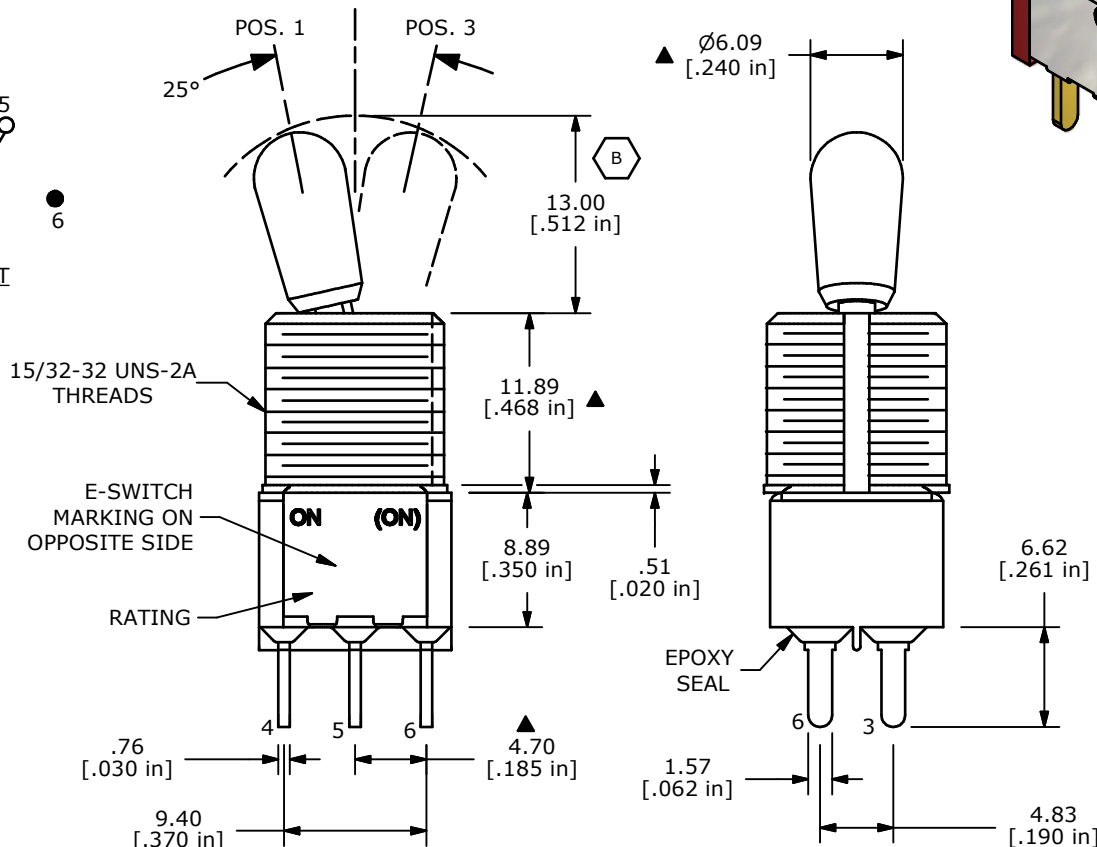

ISOMETRIC

SWITCH FUNCTION		
POS. 1	POS. 2	POS. 3
ON	NONE	(ON)
2-3, 5-6	OPEN	2-1, 5-4

CIRCUIT: DPDT

( ) = MOMENTARY

NOTE:

1. ALL DIMENSIONS IN MM [INCH]
2. GENERAL TOLERANCE: X.X=±0.4  
X.XX=±0.25
3. TERMINAL NUMBERS FOR REF ONLY
4. PLATING MATERIAL: GOLD
5. RATING: 0.4 A @ 20V (AC or DC)
6. CONTACT RESISTANCE: 10 Milli-OHMS
7. LIFE EXPECTANCY: 40,000 make-and-break cycles at full load.
8. INSULATION RESISTANCE: 1,000 Mega-OHMS min.
9. DIELECTRIC STRENGTH: 1,000 V RMS @sea level.
10. OPERATING TEMP.: -30°C to 85°C
11. ▲DENOTES CRITICAL PARAMETER.
12. 2002/95/EC (ROHS) COMPLIANT
13. HARDWARE TO BE SHIPPED BULK  
T100004 - HEXNUT - QTY 2  
T100012 - LOCKWASHER - QTY 1  
T100003 - LOCKRING - QTY 1

B	19102	DIM CHANGE TO ACTUATOR HEIGHT	5/25/10	BLR
A	18918	Release For Production	3/23/10	BLR
REV	PCR NO	DESCRIPTION	DATE	BY

THE INFORMATION CONTAINED IN THIS DOCUMENT IS PROPRIETARY TO E-SWITCH AND IS NOT TO BE COPIED OR TRANSFERRED

**TITLE 100DP2T7B13M3REH**

SCALE 2:1	DATE 5/25/2010	DR BLR	DWG ST121048
			REV B