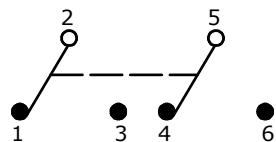

ISOMETRIC

SWITCH FUNCTION		
POS. 1	POS. 2	POS. 3
ON	NONE	(ON)
2-3, 5-6	OPEN	2-1, 5-4

CIRCUIT: DPDT

( ) = MOMENTARY

NOTE:

1. ALL DIMENSIONS IN MM [INCH]
2. GENERAL TOLERANCE: X.X=±0.4  
X.XX=±0.25
3. TERMINAL NUMBERS FOR REF ONLY
4. PLATING MATERIAL: GOLD
5. RATING: 0.4 A @ 20V (AC or DC)
6. CONTACT RESISTANCE: 10 Milli-OHMS
7. LIFE EXPECTANCY: 40,000 make-and-break cycles at full load.
8. INSULATION RESISTANCE: 1,000 Mega-OHMS min.
9. DIELECTRIC STRENGTH: 1,000 V RMS @sea level.
10. OPERATING TEMP.: -30°C to 85°C
11. ▲DENOTES CRITICAL PARAMETER.
12. 2002/95/EC (ROHS) COMPLIANT
13. HARDWARE TO BE SHIPPED BULK  
T100004 - HEXNUT - QTY 2  
T100012 - LOCKWASHER - QTY 1  
T100003 - LOCKRING - QTY 1