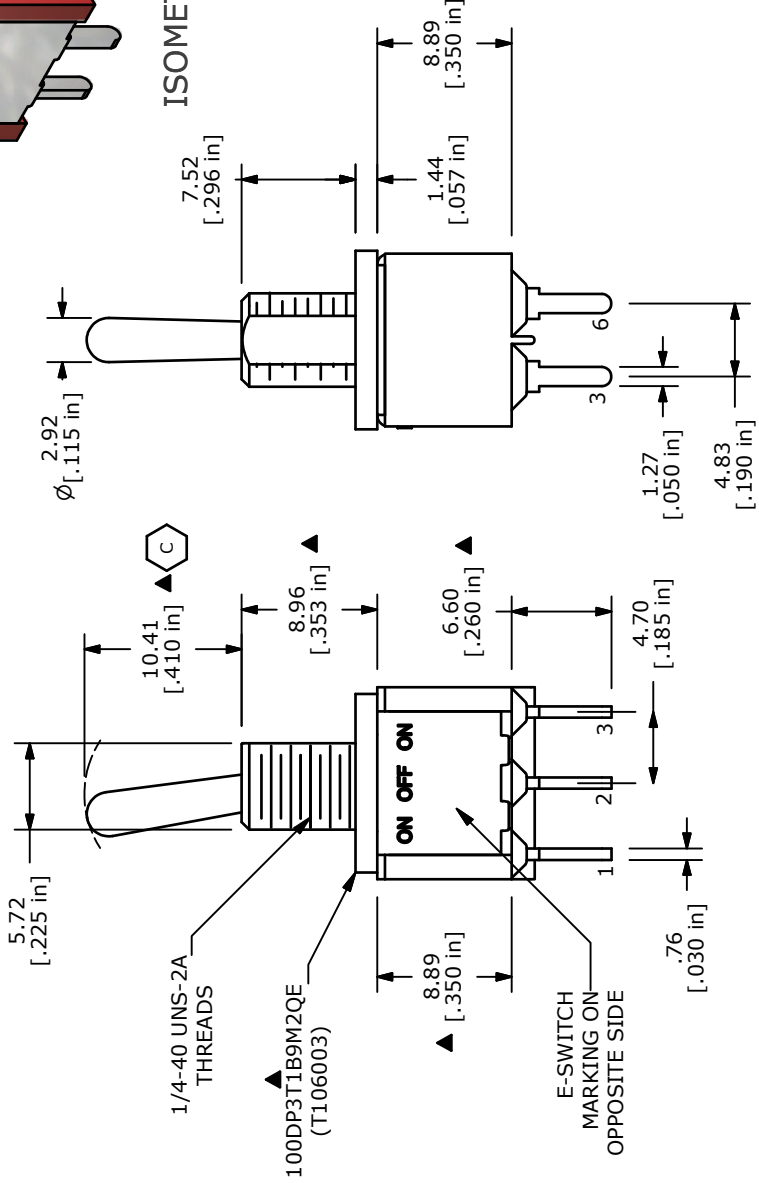

P.C.B. LAYOUT

SWITCH FUNCTION	POS. 1	POS. 2	POS. 3
ON			
OFF			
OPEN			

CIRCUIT: DPDI

- NOTE:
- ALL DIMENSIONS IN MM [INCH]
  - GENERAL TOLERANCE: X.X=±0.4  
X.XX=±0.25
  - TERMINAL NUMBERS FOR REF ONLY
  - PLATING MATERIAL: SILVER
  - RATING: 5 AMPS @ 120VAC OR 28VDC  
2 AMPS @ 250VAC
  - ELECTRIC LIFE: 40,000 make-and-break cycles at full load.
  - INSULATION RESISTANCE: 1,000 Mega-ohm min.
  - DIELECTRIC STRENGTH: 1,000 V RMS @sea level.
  - OPERATING TEMP.: -30°C to 85°C
  - HARDWARE TO BE SHIPPED BULK
    - T100000 - HEXNUT - QTY 2
    - T100011 - LOCKWASHER - QTY 1
    - T100002 - LOCKRING - QTY 1
    - T100016 - O-RING - QTY 1
  - ▲ DENOTES CRITICAL PARAMETER.

ISOMETRIC

<b>E-SWITCH®</b>		TITLE 100DP3T1B9M2QE	
C 19539	UPDATE DRAWING	12/21/10	BGL
B 15063	CORRECTED NOTE #10	7/11/05	JB
A 14968	RELEASED FOR PRODUCTION	6/1/05	JB
REV	PCR NO	DESCRIPTION	DATE
THE INFORMATION CONTAINED IN THIS DOCUMENT IS PROPRIETARY TO E-SWITCH AND IS NOT TO BE COPIED OR TRANSFERRED			
SCALE 2:1	DATE 6/1/2005	DR JB	DWG ST106003
REV	REV	C	C