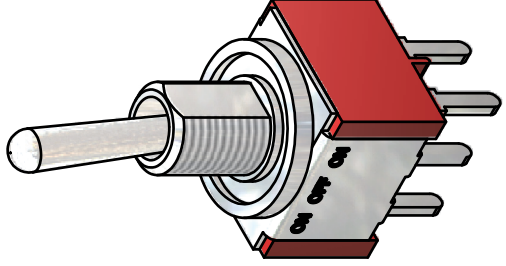

P.C.B. LAYOUT

SWITCH FUNCTION	POS. 1	POS. 2	POS. 3
ON			
OFF			
OPEN			

CIRCUIT: DPDI

- NOTE:
- ALL DIMENSIONS IN MM [INCH]
  - GENERAL TOLERANCE: X.X=±0.4  
X.XX=±0.25
  - TERMINAL NUMBERS FOR REF ONLY
  - PLATING MATERIAL: SILVER
  - RATING: 5 AMPS @ 120VAC OR 28VDC  
2 AMPS @ 250VAC
  - ELECTRIC LIFE: 40,000 make-and-break cycles at full load.
  - INSULATION RESISTANCE: 1,000 Mega-ohm min.
  - DIELECTRIC STRENGTH: 1,000 V RMS @sea level.
  - OPERATING TEMP.: -30°C to 85°C
  - HARDWARE TO BE SHIPPED BULK
    - T100000 - HEXNUT - QTY 2
    - T100011 - LOCKWASHER - QTY 1
    - T100002 - LOCKRING - QTY 1
    - T100016 - O-RING - QTY 1
  - ▲ DENOTES CRITICAL PARAMETER.

ISOMETRIC

<b>E-SWITCH®</b>		TITLE 100DP3T1B9M2QE	
C 19539	UPDATE DRAWING	12/21/10	BGL
B 15063	CORRECTED NOTE #10	7/11/05	JB
A 14968	RELEASED FOR PRODUCTION	6/1/05	JB
REV	PCR NO	DESCRIPTION	DATE
THE INFORMATION CONTAINED IN THIS DOCUMENT IS PROPRIETARY TO E-SWITCH AND IS NOT TO BE COPIED OR TRANSFERRED			
SCALE 2:1	DATE 6/1/2005	DR JB	DWG ST106003
REV	REV	C	C