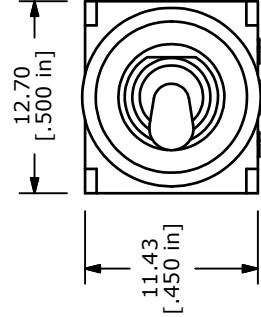

P.C.B. LAYOUT

SWITCH FUNCTION	POS. 1	POS. 2	POS. 3
ON			
OFF			
OPEN			

CIRCUIT: DPDI

- NOTE:
- ALL DIMENSIONS IN MM [INCH]
  - GENERAL TOLERANCE: X.X=±0.4  
X.XX=±0.25
  - TERMINAL NUMBERS FOR REF ONLY
  - PLATING MATERIAL: SILVER
  - RATING: 5 AMPS @ 120VAC OR 28VDC  
2 AMPS @ 250VAC
  - ELECTRIC LIFE: 40,000 make-and-break cycles at full load.
  - INSULATION RESISTANCE: 1,000 Mega-ohm min.
  - DIELECTRIC STRENGTH: 1,000 V RMS @sea level.
  - OPERATING TEMP.: -30°C to 85°C
  - HARDWARE TO BE SHIPPED BULK
    - T100000 - HEXNUT - QTY 2
    - T100011 - LOCKWASHER - QTY 1
    - T100002 - LOCKRING - QTY 1
    - T100016 - O-RING - QTY 1
  - ▲ DENOTES CRITICAL PARAMETER.

ISOMETRIC

<b>E-SWITCH®</b>		TITLE 100DP3T1B9M2QE	
C 19539	UPDATE DRAWING	12/21/10	BGL
B 15063	CORRECTED NOTE #10	7/11/05	JB
A 14968	RELEASED FOR PRODUCTION	6/1/05	JB
REV	PCR NO	DESCRIPTION	DATE
THE INFORMATION CONTAINED IN THIS DOCUMENT IS PROPRIETARY TO E-SWITCH AND IS NOT TO BE COPIED OR TRANSFERRED			
SCALE 2:1	DATE 6/1/2005	DR JB	DWG ST106003
REV	REV	C	C