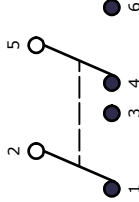

P.C.B. LAYOUT

SWITCH FUNCTION	POS. 1	POS. 2	POS. 3
ON			
OFF			
OPEN			

CIRCUIT: DPDI

- NOTE:
- ALL DIMENSIONS IN MM [INCH]
  - GENERAL TOLERANCE: X.X=±0.4  
X.XX=±0.25
  - TERMINAL NUMBERS FOR REF ONLY
  - PLATING MATERIAL: SILVER
  - RATING: 5 AMPS @ 120VAC OR 28VDC  
2 AMPS @ 250VAC
  - ELECTRIC LIFE: 40,000 make-and-break cycles at full load.
  - INSULATION RESISTANCE: 1,000 Mega-ohm min.
  - DIELECTRIC STRENGTH: 1,000 V RMS @sea level.
  - OPERATING TEMP.: -30°C to 85°C
  - HARDWARE TO BE SHIPPED BULK
    - T100000 - HEXNUT - QTY 2
    - T100011 - LOCKWASHER - QTY 1
    - T100002 - LOCKRING - QTY 1
    - T100016 - O-RING - QTY 1
  - ▲ DENOTES CRITICAL PARAMETER.

ISOMETRIC

<b>E-SWITCH®</b>		TITLE 100DP3T1B9M2QE	
C 19539	UPDATE DRAWING	12/21/10	BGL
B 15063	CORRECTED NOTE #10	7/11/05	JB
A 14968	RELEASED FOR PRODUCTION	6/1/05	JB
REV	PCR NO	DESCRIPTION	DATE
THE INFORMATION CONTAINED IN THIS DOCUMENT IS PROPRIETARY TO E-SWITCH AND IS NOT TO BE COPIED OR TRANSFERRED			
SCALE 2:1	DATE 6/1/2005	DR JB	DWG ST106003
REV	REV	C	C