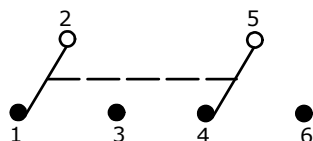

SWITCH FUNCTION		
POS. 1	POS. 2	POS. 3
(ON)	OFF	(ON)
2-3,5-6	OPEN	2-1,5-4

ISOMETRIC

CIRCUIT: DPDT

- NOTE:
- ALL DIMENSIONS IN MM [INCH]
 - GENERAL TOLERANCE: X.X=±0.4
X.XX=±0.25
 - TERMINAL NUMBERS FOR REF ONLY
 - ▲ PLATING MATERIAL: SILVER
 - RATING: 2Amps@ 250VAC
5Amps@ 120VAC or 28VDC
 - ELECTRIC LIFE: 40,000 make-and-break cycles at full load.
 - INSULATION RESISTANCE: 1,000 Mega-ohm min.
 - DIELECTRIC STRENGTH: 1,000 V RMS @sea level.
 - OPERATING TEMP.: -30°C to 85°C
 - ▲ DENOTES CRITICAL PARAMETER.
 - 2002/95/EC (ROHS) COMPLIANT
 - HARDWARE TO BE SHIPPED BULK
T100000 - HEXNUT - QTY 2
T100011 - LOCKWASHER - QTY 1
T100015 - LOCKRING - QTY 1

C	21563	Corrected Switch Function	9/2/14	BLR
B	19057	CORRECT SWITCH FUNCTION TABLE	5/6/10	BLR
A	18944	Release For Production	3/19/10	BLR
REV	PCR NO	DESCRIPTION	DATE	BY

TITLE 100DP4T2B3M1QEH				
SCALE 2:1	DATE 5/6/2010	DR BLR	DWG ST124017	REV C