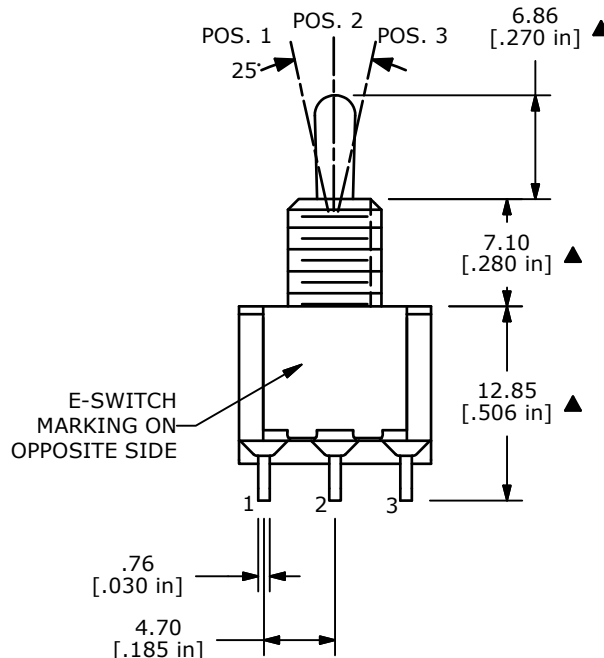

SWITCH FUNCTION		
POS. 1	POS. 2	POS. 3
(ON)	OFF	(ON)
2-3,5-6	OPEN	2-1,5-4

ISOMETRIC

CIRCUIT: DPDT

- NOTE:
- ALL DIMENSIONS IN MM [INCH]
 - GENERAL TOLERANCE: X.X=±0.4
X.XX=±0.25
 - TERMINAL NUMBERS FOR REF ONLY
 - ▲ PLATING MATERIAL: SILVER
 - RATING: 2Amps@ 250VAC
5Amps@ 120VAC or 28VDC
 - ELECTRIC LIFE: 40,000 make-and-break cycles at full load.
 - INSULATION RESISTANCE: 1,000 Mega-ohm min.
 - DIELECTRIC STRENGTH: 1,000 V RMS @sea level.
 - OPERATING TEMP.: -30°C to 85°C
 - ▲ DENOTES CRITICAL PARAMETER.
 - 2002/95/EC (ROHS) COMPLIANT
 - HARDWARE TO BE SHIPPED BULK
T100000 - HEXNUT - QTY 2
T100011 - LOCKWASHER - QTY 1
T100015 - LOCKRING - QTY 1

C	21563	Corrected Switch Function	9/2/14	BLR
B	19057	CORRECT SWITCH FUNCTION TABLE	5/6/10	BLR
A	18944	Release For Production	3/19/10	BLR
REV	PCR NO	DESCRIPTION	DATE	BY

TITLE 100DP4T2B3M1QEH				
SCALE 2:1	DATE 5/6/2010	DR BLR	DWG ST124017	REV C