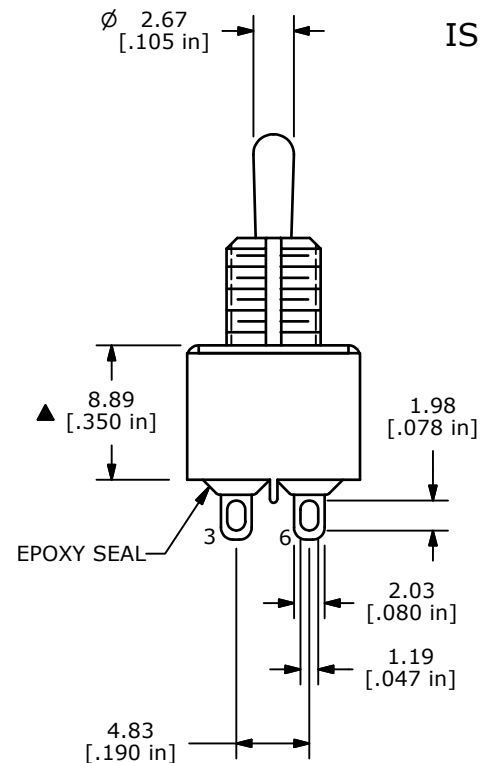

SWITCH FUNCTION		
POS. 1	POS. 2	POS. 3
(ON)	OFF	(ON)
2-3,5-6	OPEN	2-1,5-4

ISOMETRIC

CIRCUIT: DPDT

- NOTE:
- ALL DIMENSIONS IN MM [INCH]
 - GENERAL TOLERANCE: X.X=±0.4
X.XX=±0.25
 - TERMINAL NUMBERS FOR REF ONLY
 - ▲ PLATING MATERIAL: SILVER
 - RATING: 2Amps@ 250VAC
5Amps@ 120VAC or 28VDC
 - ELECTRIC LIFE: 40,000 make-and-break cycles at full load.
 - INSULATION RESISTANCE: 1,000 Mega-ohm min.
 - DIELECTRIC STRENGTH: 1,000 V RMS @sea level.
 - OPERATING TEMP.: -30°C to 85°C
 - ▲ DENOTES CRITICAL PARAMETER.
 - 2002/95/EC (ROHS) COMPLIANT
 - HARDWARE TO BE SHIPPED BULK
T100000 - HEXNUT - QTY 2
T100011 - LOCKWASHER - QTY 1
T100015 - LOCKRING - QTY 1

C	21563	Corrected Switch Function	9/2/14	BLR
B	19057	CORRECT SWITCH FUNCTION TABLE	5/6/10	BLR
A	18944	Release For Production	3/19/10	BLR
REV	PCR NO	DESCRIPTION	DATE	BY

TITLE 100DP4T2B3M1QEH				
SCALE 2:1	DATE 5/6/2010	DR BLR	DWG ST124017	REV C