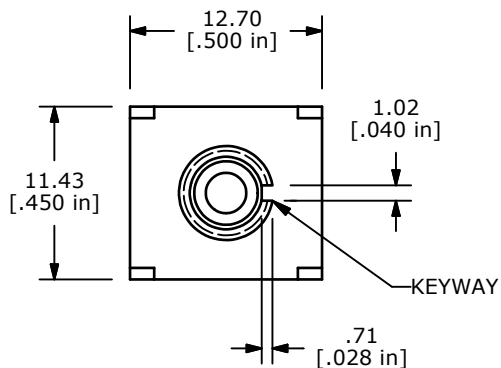

SWITCH FUNCTION		
POS. 1	POS. 2	POS. 3
(ON)	OFF	(ON)
2-3,5-6	OPEN	2-1,5-4

ISOMETRIC

CIRCUIT: DPDT

- NOTE:
- ALL DIMENSIONS IN MM [INCH]
 - GENERAL TOLERANCE: X.X=±0.4
X.XX=±0.25
 - TERMINAL NUMBERS FOR REF ONLY
 - ▲ PLATING MATERIAL: SILVER
 - RATING: 2Amps@ 250VAC
5Amps@ 120VAC or 28VDC
 - ELECTRIC LIFE: 40,000 make-and-break cycles at full load.
 - INSULATION RESISTANCE: 1,000 Mega-ohm min.
 - DIELECTRIC STRENGTH: 1,000 V RMS @sea level.
 - OPERATING TEMP.: -30°C to 85°C
 - ▲ DENOTES CRITICAL PARAMETER.
 - 2002/95/EC (ROHS) COMPLIANT
 - HARDWARE TO BE SHIPPED BULK
T100000 - HEXNUT - QTY 2
T100011 - LOCKWASHER - QTY 1
T100015 - LOCKRING - QTY 1

C	21563	Corrected Switch Function	9/2/14	BLR
B	19057	CORRECT SWITCH FUNCTION TABLE	5/6/10	BLR
A	18944	Release For Production	3/19/10	BLR
REV	PCR NO	DESCRIPTION	DATE	BY

TITLE 100DP4T2B3M1QEH				
SCALE 2:1	DATE 5/6/2010	DR BLR	DWG ST124017	REV C