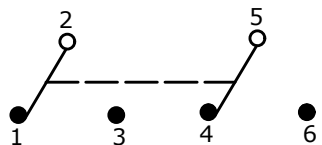

▲ SWITCH FUNCTION		
POS. 1	POS. 2	POS. 3
(ON)	OFF	(ON)
2-3, 5-6	OPEN	2-1, 5-4

CIRCUIT: DPDT

- NOTE:
- ALL DIMENSIONS IN MM [INCH]
  - GENERAL TOLERANCE: X.X=±0.4  
X.XX=±0.25
  - TERMINAL NUMBERS FOR REF ONLY
  - ▲ PLATING MATERIAL: SILVER
  - RATING: 5A @ 120 VAC (or 28 VDC)  
2A @ 250 VAC
  - ELECTRIC LIFE: 40,000 MAKE-AND-BREAK CYCLES AT FULL LOAD.
  - INSULATION RESISTANCE: 1,000 MEGA-OHM MIN.
  - DIELECTRIC STRENGTH: 1,000 V RMS @SEA LEVEL.
  - OPERATING TEMP.: -30°C to 85°C
  - ▲ DENOTES CRITICAL PARAMETER.
  - 2002/95/EC (ROHS) COMPLIANT
  - HARDWARE TO BE SHIPPED BULK  
T100000 - HEXNUT - QTY 2  
T100011 - LOCKWASHER - QTY 1  
T100015 - LOCKRING - QTY 1