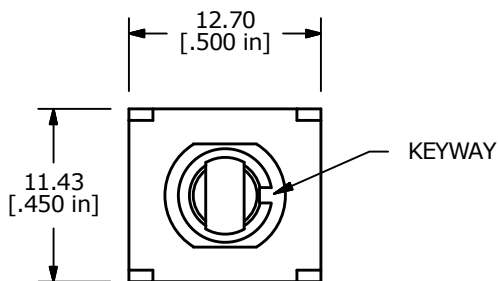

▲ SWITCH FUNCTION		
POS. 1	POS. 2	POS. 3
(ON)	OFF	(ON)
2-3, 5-6	OPEN	2-1, 5-4

CIRCUIT: DPDT

- NOTE:
- ALL DIMENSIONS IN MM [INCH]
  - GENERAL TOLERANCE: X.X=±0.4  
X.XX=±0.25
  - TERMINAL NUMBERS FOR REF ONLY
  - ▲ PLATING MATERIAL: SILVER
  - RATING: 5A @ 120 VAC (or 28 VDC)  
2A @ 250 VAC
  - ELECTRIC LIFE: 40,000 MAKE-AND-BREAK CYCLES AT FULL LOAD.
  - INSULATION RESISTANCE: 1,000 MEGA-OHM MIN.
  - DIELECTRIC STRENGTH: 1,000 V RMS @SEA LEVEL.
  - OPERATING TEMP.: -30°C to 85°C
  - ▲ DENOTES CRITICAL PARAMETER.
  - 2002/95/EC (ROHS) COMPLIANT
  - HARDWARE TO BE SHIPPED BULK  
T100000 - HEXNUT - QTY 2  
T100011 - LOCKWASHER - QTY 1  
T100015 - LOCKRING - QTY 1

TITLE 100DP4T6B11M2QE#				
SCALE 2:1	DATE 8/19/2010	DR BLR	DWG ST124018	REV B