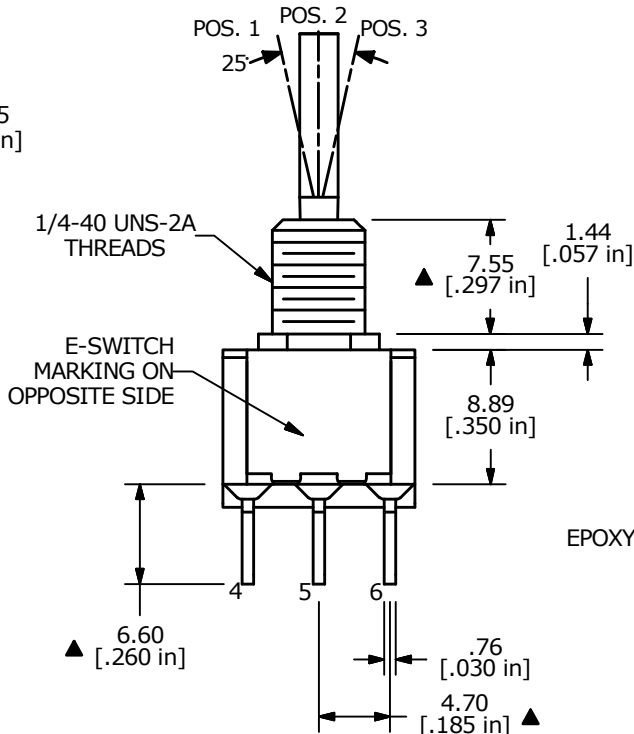

▲ SWITCH FUNCTION		
POS. 1	POS. 2	POS. 3
(ON)	OFF	(ON)
2-3, 5-6	OPEN	2-1, 5-4

CIRCUIT: DPDT

- NOTE:
- ALL DIMENSIONS IN MM [INCH]
  - GENERAL TOLERANCE: X.X=±0.4  
X.XX=±0.25
  - TERMINAL NUMBERS FOR REF ONLY
  - ▲ PLATING MATERIAL: SILVER
  - RATING: 5A @ 120 VAC (or 28 VDC)  
2A @ 250 VAC
  - ELECTRIC LIFE: 40,000 MAKE-AND-BREAK CYCLES AT FULL LOAD.
  - INSULATION RESISTANCE: 1,000 MEGA-OHM MIN.
  - DIELECTRIC STRENGTH: 1,000 V RMS @SEA LEVEL.
  - OPERATING TEMP.: -30°C to 85°C
  - ▲ DENOTES CRITICAL PARAMETER.
  - 2002/95/EC (ROHS) COMPLIANT
  - HARDWARE TO BE SHIPPED BULK  
T100000 - HEXNUT - QTY 2  
T100011 - LOCKWASHER - QTY 1  
T100015 - LOCKRING - QTY 1

TITLE 100DP4T6B11M2QE#				
SCALE 2:1	DATE 8/19/2010	DR BLR	DWG ST124018	REV B