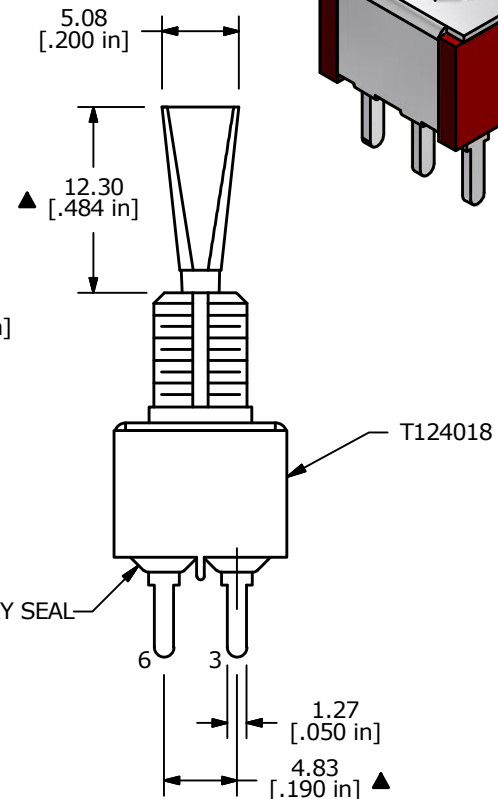

▲ SWITCH FUNCTION		
POS. 1	POS. 2	POS. 3
(ON)	OFF	(ON)
2-3, 5-6	OPEN	2-1, 5-4

CIRCUIT: DPDT

- NOTE:
- ALL DIMENSIONS IN MM [INCH]
  - GENERAL TOLERANCE: X.X=±0.4  
X.XX=±0.25
  - TERMINAL NUMBERS FOR REF ONLY
  - ▲ PLATING MATERIAL: SILVER
  - RATING: 5A @ 120 VAC (or 28 VDC)  
2A @ 250 VAC
  - ELECTRIC LIFE: 40,000 MAKE-AND-BREAK CYCLES AT FULL LOAD.
  - INSULATION RESISTANCE: 1,000 MEGA-OHM MIN.
  - DIELECTRIC STRENGTH: 1,000 V RMS @SEA LEVEL.
  - OPERATING TEMP.: -30°C to 85°C
  - ▲ DENOTES CRITICAL PARAMETER.
  - 2002/95/EC (ROHS) COMPLIANT
  - HARDWARE TO BE SHIPPED BULK  
T100000 - HEXNUT - QTY 2  
T100011 - LOCKWASHER - QTY 1  
T100015 - LOCKRING - QTY 1

TITLE 100DP4T6B11M2QE#				
SCALE 2:1	DATE 8/19/2010	DR BLR	DWG ST124018	REV B