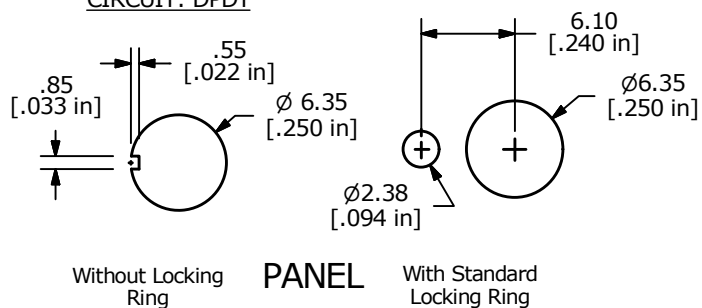

▲ SWITCH FUNCTION		
POS. 1	POS. 2	POS. 3
(ON)	OFF	(ON)
2-3, 5-6	OPEN	2-1, 5-4

CIRCUIT: DPDT

- NOTE:
- ALL DIMENSIONS IN MM [INCH]
  - GENERAL TOLERANCE: X.X=±0.4  
X.XX=±0.25
  - TERMINAL NUMBERS FOR REF ONLY
  - ▲ PLATING MATERIAL: SILVER
  - RATING: 5A @ 120 VAC (or 28 VDC)  
2A @ 250 VAC
  - ELECTRIC LIFE: 40,000 MAKE-AND-BREAK CYCLES AT FULL LOAD.
  - INSULATION RESISTANCE: 1,000 MEGA-OHM MIN.
  - DIELECTRIC STRENGTH: 1,000 V RMS @SEA LEVEL.
  - OPERATING TEMP.: -30°C to 85°C
  - ▲ DENOTES CRITICAL PARAMETER.
  - 2002/95/EC (ROHS) COMPLIANT
  - HARDWARE TO BE SHIPPED BULK  
T100000 - HEXNUT - QTY 2  
T100011 - LOCKWASHER - QTY 1  
T100015 - LOCKRING - QTY 1

TITLE 100DP4T6B11M2QE#				
SCALE 2:1	DATE 8/19/2010	DR BLR	DWG ST124018	REV B