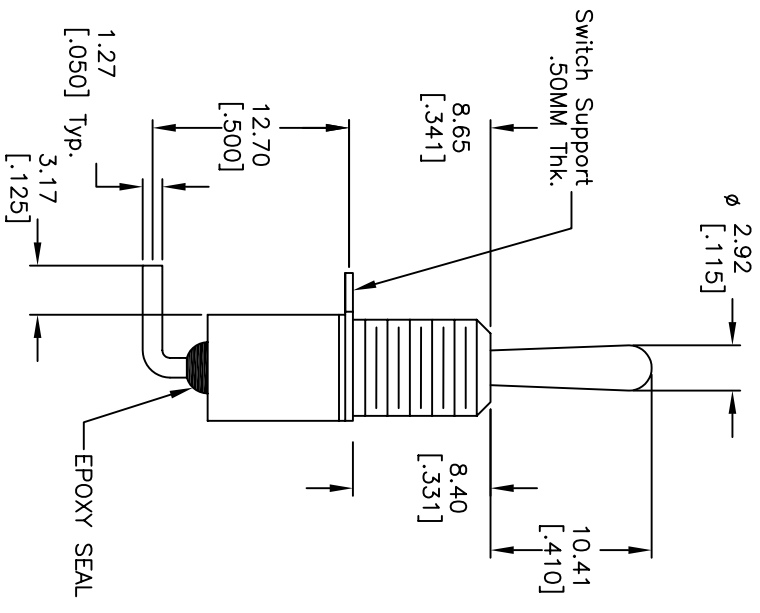

CIRCUIT: SPDT  
CONTACT CONFIGURATION

SWITCH FUNCTION		
PDS. 1	PDS. 2	PDS. 3
DN	NONE	DN
2-3	OPEN	2-1

NOTES:

1. ALL DIMENSIONS IN MM [INCH]
2. GENERAL TOLERANCE: X.X=±0.4  
X.XX=±0.25
3. TERM. NOS. FOR REF. ONLY
4. RATING: 5A @120VAC or 28VDC  
2A @250VAC
5. FIXED TERM. & MOVING CONTACT:  
Copper Alloy W/SILVER plate
6. ELECTRICAL LIFE: 50,000 make-and-break cycles  
at full load.
7. INSULATION RESISTANCE: 1,000M ohm min.
8. DIELECTRIC STRENGTH: 1,000V RMS @sea level.
9. OPERATING TEMP.: -30°C to +85°C.
10. 2002/95/EC (ROHS) COMPLIANT
11. HARDWARE TO BE SUPPLIED BULK:  
T100011-LOCK WASHER QTY-1  
T100015-LOCK RING QTY-1  
T100000-HEX NUT QTY-2

C	15899	DIM FROM 9.14 TD 8.65	3/27/06	PH
B	15537	DIM FROM 8.89 TD 8.40	11/16/05	PH
A	15503	RELEASE	11/7/05	PH
REV.	ECN No.	DESCRIPTION	DATE	CHKD

TITLE		SCALE		DATE		DR		DWG		REV	
100 SP-1 T1 B1 M6 Q EH		2:1		11/7/05		PH		ST111014		C	