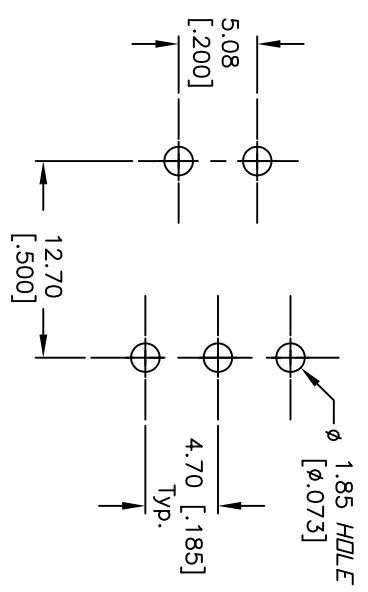

CIRCUIT: SPDT  
CONTACT CONFIGURATION

SWITCH FUNCTION		
PDS. 1	PDS. 2	PDS. 3
DN	NONE	DN
2-3	OPEN	2-1

NOTES:

1. ALL DIMENSIONS IN MM [INCH]
2. GENERAL TOLERANCE: X.X=±0.4  
X.XX=±0.25
3. TERM. NOS. FOR REF. ONLY
4. RATING: 5A @120VAC or 28VDC  
2A @250VAC
5. FIXED TERM. & MOVING CONTACT:  
Copper Alloy W/SILVER plate
6. ELECTRICAL LIFE: 50,000 make-and-break cycles  
at full load.
7. INSULATION RESISTANCE: 1,000M ohm min.
8. DIELECTRIC STRENGTH: 1,000V RMS @sea level.
9. OPERATING TEMP.: -30°C to +85°C.
10. 2002/95/EC (ROHS) COMPLIANT
11. HARDWARE TO BE SUPPLIED BULK:  
T100011-LOCK WASHER QTY-1  
T100015-LOCK RING QTY-1  
T100000-HEX NUT QTY-2

C	15899	DIM FROM 9.14 TD 8.65	3/27/06	PH
B	15537	DIM FROM 8.89 TD 8.40	11/16/05	PH
A	15503	RELEASE	11/7/05	PH
REV.	ECN No.	DESCRIPTION	DATE	CHKD

TITLE		SCALE		DATE		DR		DWG		REV	
100 SP-1 T1 B1 M6 Q EH		2:1		11/7/05		PH		ST111014		C	