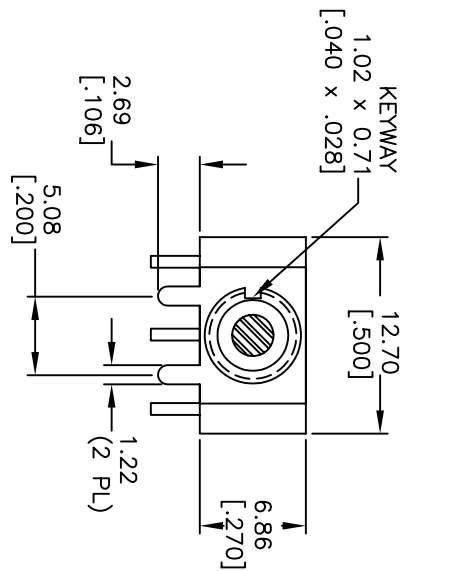

CIRCUIT: SPDT  
CONTACT CONFIGURATION

SWITCH FUNCTION		
PDS. 1	PDS. 2	PDS. 3
DN	NONE	DN
2-3	OPEN	2-1

NOTES:

1. ALL DIMENSIONS IN MM [INCH]
2. GENERAL TOLERANCE: X.X=±0.4  
X.XX=±0.25
3. TERM. NOS. FOR REF. ONLY
4. RATING: 5A @120VAC or 28VDC  
2A @250VAC
5. FIXED TERM. & MOVING CONTACT:  
Copper Alloy W/SILVER plate
6. ELECTRICAL LIFE: 50,000 make-and-break cycles  
at full load.
7. INSULATION RESISTANCE: 1,000M ohm min.
8. DIELECTRIC STRENGTH: 1,000V RMS @sea level.
9. OPERATING TEMP.: -30°C to +85°C.
10. 2002/95/EC (ROHS) COMPLIANT
11. HARDWARE TO BE SUPPLIED BULK:  
T100011-LOCK WASHER QTY-1  
T100015-LOCK RING QTY-1  
T100000-HEX NUT QTY-2

C	15899	DIM FROM 9.14 TD 8.65	3/27/06	PH
B	15537	DIM FROM 8.89 TD 8.40	11/16/05	PH
A	15503	RELEASE	11/7/05	PH
REV.	ECN No.	DESCRIPTION	DATE	CHKD

TITLE		SCALE		DATE		DR		DWG		REV	
100 SP-1 T1 B1 M6 Q EH		2:1		11/7/05		PH		ST111014		C	