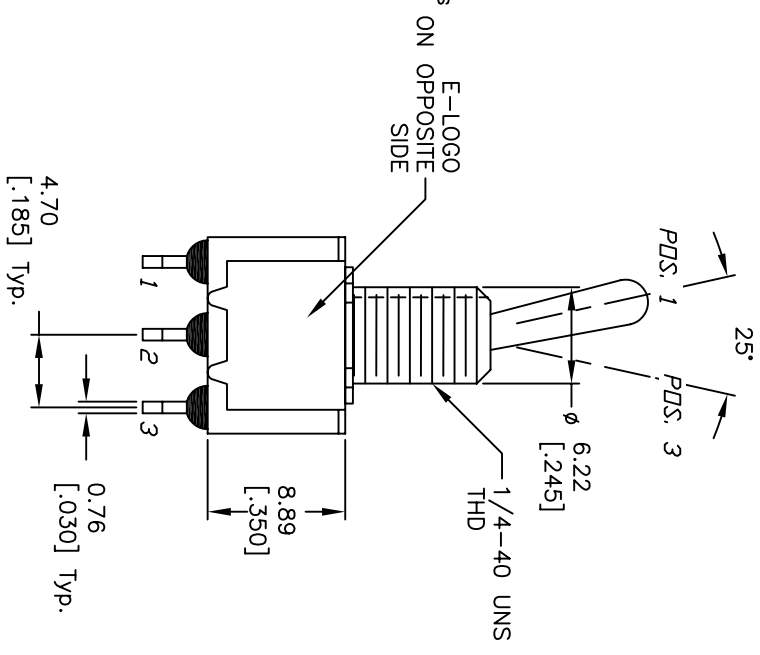

CIRCUIT: SPDT  
CONTACT CONFIGURATION

SWITCH FUNCTION		
PDS. 1	PDS. 2	PDS. 3
DN	NONE	DN
2-3	OPEN	2-1

NOTES:

1. ALL DIMENSIONS IN MM [INCH]
2. GENERAL TOLERANCE: X.X=±0.4  
X.XX=±0.25
3. TERM. NOS. FOR REF. ONLY
4. RATING: 5A @120VAC or 28VDC  
2A @250VAC
5. FIXED TERM. & MOVING CONTACT:  
Copper Alloy W/SILVER plate
6. ELECTRICAL LIFE: 50,000 make-and-break cycles  
at full load.
7. INSULATION RESISTANCE: 1,000M ohm min.
8. DIELECTRIC STRENGTH: 1,000V RMS @sea level.
9. OPERATING TEMP.: -30°C to +85°C.
10. 2002/95/EC (ROHS) COMPLIANT
11. HARDWARE TO BE SUPPLIED BULK:  
T100011-LOCK WASHER QTY-1  
T100015-LOCK RING QTY-1  
T100000-HEX NUT QTY-2

C	15899	DIM FROM 9.14 TD 8.65	3/27/06	PH
B	15537	DIM FROM 8.89 TD 8.40	11/16/05	PH
A	15503	RELEASE	11/7/05	PH
REV.	ECN No.	DESCRIPTION	DATE	CHKD

TITLE		SCALE		DATE		DR		DWG		REV	
100 SP-1 T1 B1 M6 Q EH		2:1		11/7/05		PH		ST111014		C	