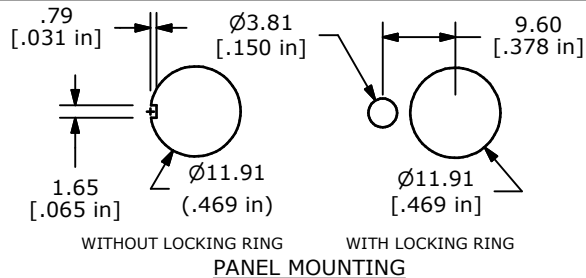

SWITCH FUNCTION		
POS. 1	POS. 2	POS. 3
ON	NONE	(ON)
2-3	N/A	2-1

(ON) = MOMENTARY

ISOMETRIC

CIRCUIT: SPDT

P.C. MOUNTING

NOTE:

1. ALL DIMENSIONS IN MM [INCH]
2. GENERAL TOLERANCE: X.X=±0.4
X.XX=±0.25
3. TERMINAL NUMBERS FOR REF ONLY
4. CONTACT MATERIAL: GOLD
5. RATING: 0.4 (VA) Max. @ 20V (AC or DC)
6. CONTACT RESISTANCE: 10 MILLI-OHMS MAX. INITIAL @ 2-4 VDC 100 MILLE-AMPS
7. ELECTRIC LIFE: 40,000 MAKE-AND-BREAK CYCLES AT FULL LOAD.
8. INSULATION RESISTANCE: 1,000 MEGA-OHM MIN.
9. DIELECTRIC STRENGTH: 1,000 V RMS @SEA LEVEL.
10. OPERATING TEMP.: -30°C to 85°C
11. ▲ DENOTES CRITICAL PARAMETER.
12. 2002/95/EC (ROHS) COMPLIANT
13. HARDWARE TO BE SHIPPED BULK
T100004 - HEXNUT - QTY 2
T100012 - LOCKWASHER - QTY 1
T100003 - LOCKRING - QTY 1