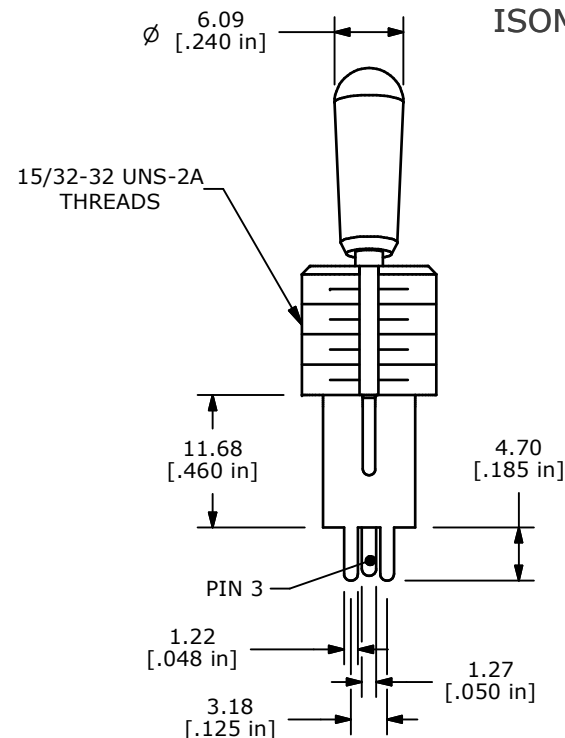

SWITCH FUNCTION		
POS. 1	POS. 2	POS. 3
ON	NONE	(ON)
2-3	N/A	2-1

(ON) = MOMENTARY

ISOMETRIC

CIRCUIT: SPDT

P.C. MOUNTING

NOTE:

1. ALL DIMENSIONS IN MM [INCH]
2. GENERAL TOLERANCE: X.X=±0.4
X.XX=±0.25
3. TERMINAL NUMBERS FOR REF ONLY
4. CONTACT MATERIAL: GOLD
5. RATING: 0.4 (VA) Max. @ 20V (AC or DC)
6. CONTACT RESISTANCE: 10 MILLI-OHMS MAX. INITIAL @ 2-4 VDC 100 MILLE-AMPS
7. ELECTRIC LIFE: 40,000 MAKE-AND-BREAK CYCLES AT FULL LOAD.
8. INSULATION RESISTANCE: 1,000 MEGA-OHM MIN.
9. DIELECTRIC STRENGTH: 1,000 V RMS @SEA LEVEL.
10. OPERATING TEMP.: -30°C to 85°C
11. ▲ DENOTES CRITICAL PARAMETER.
12. 2002/95/EC (ROHS) COMPLIANT
13. HARDWARE TO BE SHIPPED BULK
T100004 - HEXNUT - QTY 2
T100012 - LOCKWASHER - QTY 1
T100003 - LOCKRING - QTY 1

TITLE 100SP2T8B13VS2REH

A	18282	RELEASED FOR PRODUCTION	10/27/08	BLR
REV	PCR NO	DESCRIPTION	DATE	BY

THE INFORMATION CONTAINED IN THIS DOCUMENT IS PROPRIETARY TO E-SWITCH AND IS NOT TO BE COPIED OR TRANSFERRED

SCALE	DATE	DR	DWG	REV
2:1	10/27/2008	BLR	ST113068	A

X-ON Electronics

Largest Supplier of Electrical and Electronic Components

Click to view similar products for [Toggle Switches](#) category:

Click to view products by [E-Switch](#) manufacturer: