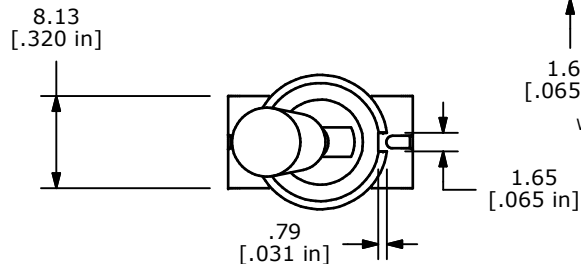

SWITCH FUNCTION		
POS. 1	POS. 2	POS. 3
ON	NONE	(ON)
2-3	N/A	2-1

(ON) = MOMENTARY

ISOMETRIC

CIRCUIT: SPDT

P.C. MOUNTING

NOTE:

1. ALL DIMENSIONS IN MM [INCH]
2. GENERAL TOLERANCE: X.X=±0.4
X.XX=±0.25
3. TERMINAL NUMBERS FOR REF ONLY
4. CONTACT MATERIAL: GOLD
5. RATING: 0.4 (VA) Max. @ 20V (AC or DC)
6. CONTACT RESISTANCE: 10 MILLI-OHMS MAX. INITIAL @ 2-4 VDC 100 MILLE-AMPS
7. ELECTRIC LIFE: 40,000 MAKE-AND-BREAK CYCLES AT FULL LOAD.
8. INSULATION RESISTANCE: 1,000 MEGA-OHM MIN.
9. DIELECTRIC STRENGTH: 1,000 V RMS @SEA LEVEL.
10. OPERATING TEMP.: -30°C to 85°C
11. ▲ DENOTES CRITICAL PARAMETER.
12. 2002/95/EC (ROHS) COMPLIANT
13. HARDWARE TO BE SHIPPED BULK
T100004 - HEXNUT - QTY 2
T100012 - LOCKWASHER - QTY 1
T100003 - LOCKRING - QTY 1