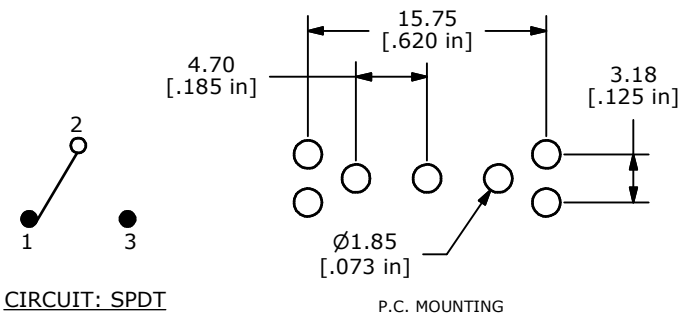

SWITCH FUNCTION		
POS. 1	POS. 2	POS. 3
ON	NONE	(ON)
2-3	N/A	2-1

(ON) = MOMENTARY

ISOMETRIC

CIRCUIT: SPDT

P.C. MOUNTING

NOTE:

1. ALL DIMENSIONS IN MM [INCH]
2. GENERAL TOLERANCE: X.X=±0.4
X.XX=±0.25
3. TERMINAL NUMBERS FOR REF ONLY
4. CONTACT MATERIAL: GOLD
5. RATING: 0.4 (VA) Max. @ 20V (AC or DC)
6. CONTACT RESISTANCE: 10 MILLI-OHMS MAX. INITIAL @ 2-4 VDC 100 MILLE-AMPS
7. ELECTRIC LIFE: 40,000 MAKE-AND-BREAK CYCLES AT FULL LOAD.
8. INSULATION RESISTANCE: 1,000 MEGA-OHM MIN.
9. DIELECTRIC STRENGTH: 1,000 V RMS @SEA LEVEL.
10. OPERATING TEMP.: -30°C to 85°C
11. ▲ DENOTES CRITICAL PARAMETER.
12. 2002/95/EC (ROHS) COMPLIANT
13. HARDWARE TO BE SHIPPED BULK
T100004 - HEXNUT - QTY 2
T100012 - LOCKWASHER - QTY 1
T100003 - LOCKRING - QTY 1

TITLE 100SP2T8B13VS2REH

A	18282	RELEASED FOR PRODUCTION	10/27/08	BLR
REV	PCR NO	DESCRIPTION	DATE	BY

THE INFORMATION CONTAINED IN THIS DOCUMENT IS PROPRIETARY TO E-SWITCH AND IS NOT TO BE COPIED OR TRANSFERRED