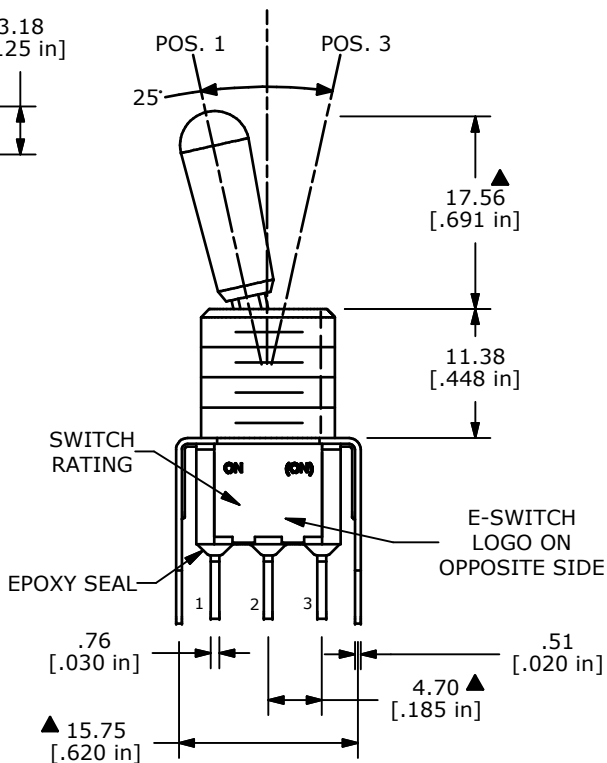

SWITCH FUNCTION		
POS. 1	POS. 2	POS. 3
ON	NONE	(ON)
2-3	N/A	2-1

(ON) = MOMENTARY

ISOMETRIC

CIRCUIT: SPDT

P.C. MOUNTING

NOTE:

1. ALL DIMENSIONS IN MM [INCH]
2. GENERAL TOLERANCE: X.X=±0.4
X.XX=±0.25
3. TERMINAL NUMBERS FOR REF ONLY
4. CONTACT MATERIAL: GOLD
5. RATING: 0.4 (VA) Max. @ 20V (AC or DC)
6. CONTACT RESISTANCE: 10 MILLI-OHMS MAX. INITIAL @ 2-4 VDC 100 MILLE-AMPS
7. ELECTRIC LIFE: 40,000 MAKE-AND-BREAK CYCLES AT FULL LOAD.
8. INSULATION RESISTANCE: 1,000 MEGA-OHM MIN.
9. DIELECTRIC STRENGTH: 1,000 V RMS @SEA LEVEL.
10. OPERATING TEMP.: -30°C to 85°C
11. ▲ DENOTES CRITICAL PARAMETER.
12. 2002/95/EC (ROHS) COMPLIANT
13. HARDWARE TO BE SHIPPED BULK
T100004 - HEXNUT - QTY 2
T100012 - LOCKWASHER - QTY 1
T100003 - LOCKRING - QTY 1

TITLE 100SP2T8B13VS2REH

A	18282	RELEASED FOR PRODUCTION	10/27/08	BLR
REV	PCR NO	DESCRIPTION	DATE	BY

THE INFORMATION CONTAINED IN THIS DOCUMENT IS PROPRIETARY TO E-SWITCH AND IS NOT TO BE COPIED OR TRANSFERRED