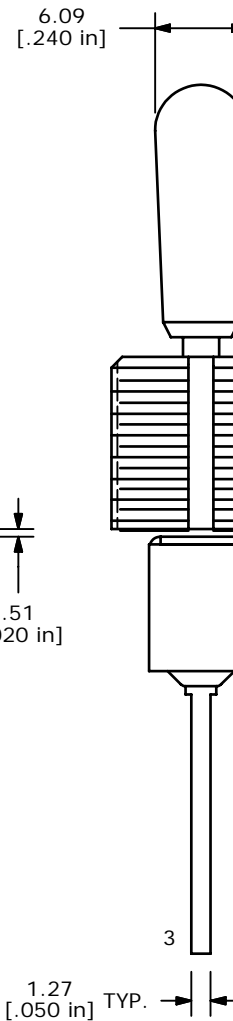

P.C. MOUNTING

CIRCUIT: SPDT

SWITCH FUNCTION		
POS. 1	POS. 1	POS. 1
(ON)	OFF	(ON)
2-3	OPEN	2-1

(ON)=MOMENTARY

PANEL MOUNTING

15/32-32 UNS-2A
THREADS

ISOMETRIC

NOTE:

1. ALL DIMENSIONS IN MM [INCH]
2. GENERAL TOLERANCE: X.X=±0.4
X.XX=±0.25
3. TERMINAL NUMBERS FOR REF ONLY
- ▲ 4. PLATING MATERIAL: GOLD
5. RATING: 0.4 (VA) Max. @20V Max.
6. ELECTRIC LIFE: 40,000 make-and-break cycles at full load.
7. INSULATION RESISTANCE: 1,000 Mega-ohm min.
8. DIELECTRIC STRENGTH: 1,000 V RMS @sea level.
9. OPERATING TEMP.: -30°C to 85°C
10. ▲ DENOTES CRITICAL PARAMETER.
11. 2002/95/EC (ROHS) COMPLIANT
- ▲ 12. HARDWARE TO SHIP BULK:
T100012 - LOCK WASHER, QTY 1
T100003 - LOCK RING, QTY 1
T100004 - HEX NUT, QTY 2

E-SWITCH®

TITLE 100SP4T8B13M51REH

A	16166	RELEASED FOR PRODUCTION	6/20/06	CT
REV	PCR NO	DESCRIPTION	DATE	BY

SCALE	DATE	DR	DWG	REV
2:1	6/20/2006	CT	ST114042	A

THE INFORMATION CONTAINED IN THIS DOCUMENT IS PROPRIETARY TO E-SWITCH AND IS NOT TO BE COPIED OR TRANSFERRED