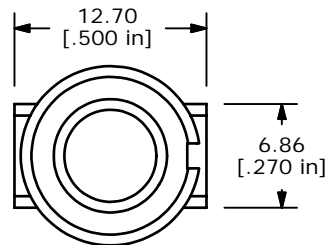

P.C. MOUNTING

CIRCUIT: SPDT

SWITCH FUNCTION		
POS. 1	POS. 1	POS. 1
(ON)	OFF	(ON)
2-3	OPEN	2-1

(ON)=MOMENTARY

PANEL MOUNTING

15/32-32 UNS-2A
THREADS

ISOMETRIC

NOTE:

1. ALL DIMENSIONS IN MM [INCH]
2. GENERAL TOLERANCE: X.X=±0.4
X.XX=±0.25
3. TERMINAL NUMBERS FOR REF ONLY
- ▲ 4. PLATING MATERIAL: GOLD
5. RATING: 0.4 (VA) Max. @20V Max.
6. ELECTRIC LIFE: 40,000 make-and-break cycles at full load.
7. INSULATION RESISTANCE: 1,000 Mega-ohm min.
8. DIELECTRIC STRENGTH: 1,000 V RMS @sea level.
9. OPERATING TEMP.: -30°C to 85°C
10. ▲ DENOTES CRITICAL PARAMETER.
11. 2002/95/EC (ROHS) COMPLIANT
- ▲ 12. HARDWARE TO SHIP BULK:
T100012 - LOCK WASHER, QTY 1
T100003 - LOCK RING, QTY 1
T100004 - HEX NUT, QTY 2

E-SWITCH®

TITLE 100SP4T8B13M51REH

A	16166	RELEASED FOR PRODUCTION	6/20/06	CT
REV	PCR NO	DESCRIPTION	DATE	BY

SCALE	DATE	DR	DWG	REV
2:1	6/20/2006	CT	ST114042	A

THE INFORMATION CONTAINED IN THIS DOCUMENT IS PROPRIETARY TO E-SWITCH AND IS NOT TO BE COPIED OR TRANSFERRED