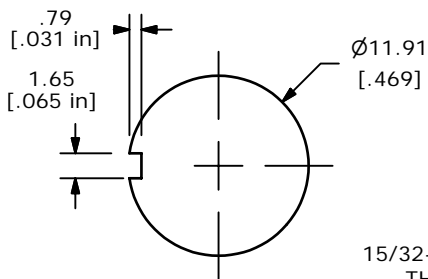

P.C. MOUNTING

CIRCUIT: SPDT

SWITCH FUNCTION		
POS. 1	POS. 1	POS. 1
(ON)	OFF	(ON)
2-3	OPEN	2-1

(ON)=MOMENTARY

PANEL MOUNTING

15/32-32 UNS-2A
THREADS

ISOMETRIC

NOTE:

1. ALL DIMENSIONS IN MM [INCH]
2. GENERAL TOLERANCE: X.X=±0.4
X.XX=±0.25
3. TERMINAL NUMBERS FOR REF ONLY
- ▲ 4. PLATING MATERIAL: GOLD
5. RATING: 0.4 (VA) Max. @20V Max.
6. ELECTRIC LIFE: 40,000 make-and-break cycles at full load.
7. INSULATION RESISTANCE: 1,000 Mega-ohm min.
8. DIELECTRIC STRENGTH: 1,000 V RMS @sea level.
9. OPERATING TEMP.: -30°C to 85°C
10. ▲ DENOTES CRITICAL PARAMETER.
11. 2002/95/EC (ROHS) COMPLIANT
- ▲ 12. HARDWARE TO SHIP BULK:
T100012 - LOCK WASHER, QTY 1
T100003 - LOCK RING, QTY 1
T100004 - HEX NUT, QTY 2