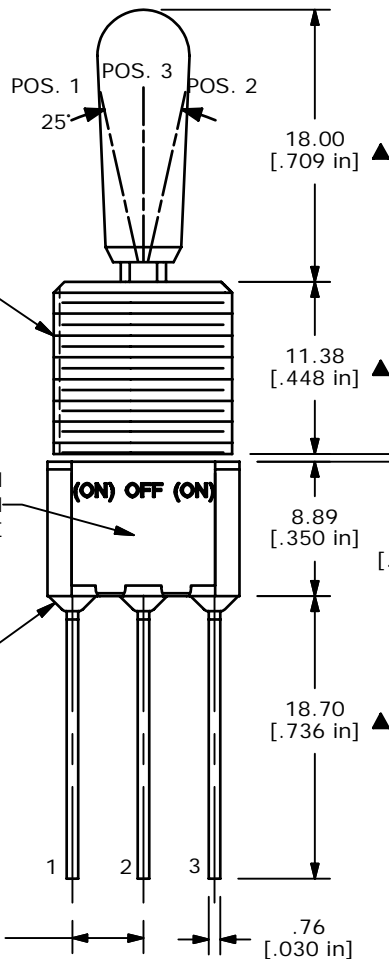

P.C. MOUNTING

CIRCUIT: SPDT

SWITCH FUNCTION		
POS. 1	POS. 1	POS. 1
(ON)	OFF	(ON)
2-3	OPEN	2-1

(ON)=MOMENTARY

PANEL MOUNTING

15/32-32 UNS-2A
THREADS

ISOMETRIC

NOTE:

1. ALL DIMENSIONS IN MM [INCH]
2. GENERAL TOLERANCE: X.X=±0.4
X.XX=±0.25
3. TERMINAL NUMBERS FOR REF ONLY
- ▲ 4. PLATING MATERIAL: GOLD
5. RATING: 0.4 (VA) Max. @20V Max.
6. ELECTRIC LIFE: 40,000 make-and-break cycles at full load.
7. INSULATION RESISTANCE: 1,000 Mega-ohm min.
8. DIELECTRIC STRENGTH: 1,000 V RMS @sea level.
9. OPERATING TEMP.: -30°C to 85°C
10. ▲ DENOTES CRITICAL PARAMETER.
11. 2002/95/EC (ROHS) COMPLIANT
- ▲ 12. HARDWARE TO SHIP BULK:
T100012 - LOCK WASHER, QTY 1
T100003 - LOCK RING, QTY 1
T100004 - HEX NUT, QTY 2

E-SWITCH®

TITLE 100SP4T8B13M51REH

A	16166	RELEASED FOR PRODUCTION	6/20/06	CT
REV	PCR NO	DESCRIPTION	DATE	BY

SCALE	DATE	DR	DWG	REV
2:1	6/20/2006	CT	ST114042	A

THE INFORMATION CONTAINED IN THIS DOCUMENT IS PROPRIETARY TO E-SWITCH AND IS NOT TO BE COPIED OR TRANSFERRED