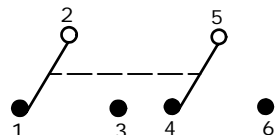

SWITCH FUNCTION		
POS. 1	POS. 2	POS. 3
ON	NONE	ON
2-3, 5-6	OPEN	2-1, 5-4

CIRCUIT: DPDT

NOTE:

1. ALL DIMENSIONS IN MM [INCH]
2. GENERAL TOLERANCE: X.X=±0.4
X.XX=±0.25
3. TERMINAL NUMBERS FOR REF ONLY
- ▲4. PLATING MATERIAL: SILVER
5. RATING: 3 AMPS @ 120VAC OR 28VDC; 1 AMPS @ 250VAC
6. ELECTRIC LIFE: 30,000 MAKE-AND-BREAK CYCLES AT FULL LOAD.
7. INSULATION RESISTANCE: 1,000 MEGA-OHM MIN.
8. DIELECTRIC STRENGTH: 1,000 V RMS @SEA LEVEL.
9. OPERATING TEMP.: -30°C to 85°C
- ▲10. HARDWARE TO BE SHIPPED BULK
T200001 - HEXNUT - QTY 2
T200000 - LOCKWASHER - QTY 1
T200002 - LOCKRING - QTY 1
11. ▲ DENOTES CRITICAL PARAMETER.
12. 200/95/EC (ROHS) COMPLIANT