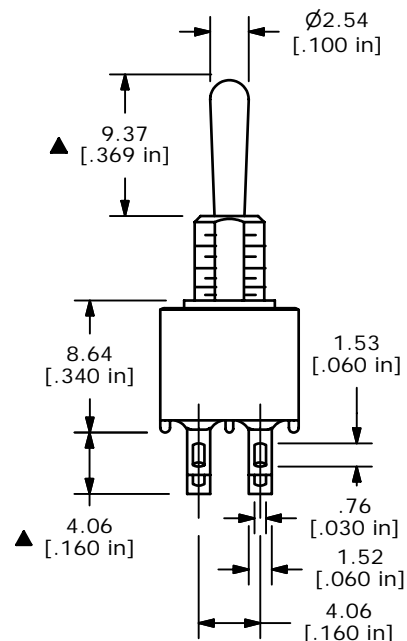

SWITCH FUNCTION		
POS. 1	POS. 2	POS. 3
ON	NONE	ON
2-3, 5-6	OPEN	2-1, 5-4

CIRCUIT: DPDT

NOTE:

1. ALL DIMENSIONS IN MM [INCH]
2. GENERAL TOLERANCE: X.X=±0.4
X.XX=±0.25
3. TERMINAL NUMBERS FOR REF ONLY
- ▲4. PLATING MATERIAL: SILVER
5. RATING: 3 AMPS @ 120VAC OR 28VDC; 1 AMPS @ 250VAC
6. ELECTRIC LIFE: 30,000 MAKE-AND-BREAK CYCLES AT FULL LOAD.
7. INSULATION RESISTANCE: 1,000 MEGA-OHM MIN.
8. DIELECTRIC STRENGTH: 1,000 V RMS @SEA LEVEL.
9. OPERATING TEMP.: -30°C to 85°C
- ▲10. HARDWARE TO BE SHIPPED BULK
T200001 - HEXNUT - QTY 2
T200000 - LOCKWASHER - QTY 1
T200002 - LOCKRING - QTY 1
11. ▲ DENOTES CRITICAL PARAMETER.
12. 200/95/EC (ROHS) COMPLIANT

ISOMETRIC

C	17094	FIXED MATERIALS, THREAD	3/13/07	TN
B	15577	CHANGE HEX NUT, ROHS NOTE	12/2/05	PH
A	14748	RELEASED FOR PRODUCTION	3/18/05	AR
REV	PCR NO	DESCRIPTION	DATE	BY

THE INFORMATION CONTAINED IN THIS DOCUMENT IS PROPRIETARY TO E-SWITCH AND IS NOT TO BE COPIED OR TRANSFERRED

TITLE 200MDP1T1B1M1QEH

SCALE	DATE	DR	DWG	REV
2:1	3/13/2007	TN	ST221011	C

X-ON Electronics

Largest Supplier of Electrical and Electronic Components

Click to view similar products for [Toggle Switches](#) category: