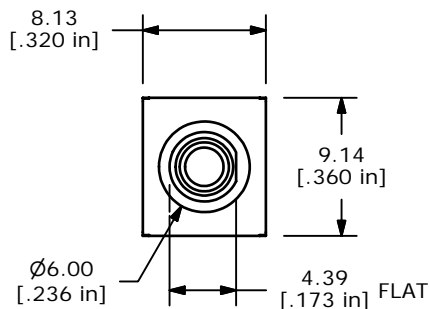

SWITCH FUNCTION		
POS. 1	POS. 2	POS. 3
ON	NONE	ON
2-3, 5-6	OPEN	2-1, 5-4

CIRCUIT: DPDT

NOTE:

1. ALL DIMENSIONS IN MM [INCH]
2. GENERAL TOLERANCE: X.X=±0.4
X.XX=±0.25
3. TERMINAL NUMBERS FOR REF ONLY
- ▲4. PLATING MATERIAL: SILVER
5. RATING: 3 AMPS @ 120VAC OR 28VDC; 1 AMPS @ 250VAC
6. ELECTRIC LIFE: 30,000 MAKE-AND-BREAK CYCLES AT FULL LOAD.
7. INSULATION RESISTANCE: 1,000 MEGA-OHM MIN.
8. DIELECTRIC STRENGTH: 1,000 V RMS @SEA LEVEL.
9. OPERATING TEMP.: -30°C to 85°C
- ▲10. HARDWARE TO BE SHIPPED BULK
T200001 - HEXNUT - QTY 2
T200000 - LOCKWASHER - QTY 1
T200002 - LOCKRING - QTY 1
11. ▲ DENOTES CRITICAL PARAMETER.
12. 200/95/EC (ROHS) COMPLIANT

ISOMETRIC

C	17094	FIXED MATERIALS, THREAD	3/13/07	TN
B	15577	CHANGE HEX NUT, ROHS NOTE	12/2/05	PH
A	14748	RELEASED FOR PRODUCTION	3/18/05	AR
REV	PCR NO	DESCRIPTION	DATE	BY

THE INFORMATION CONTAINED IN THIS DOCUMENT IS PROPRIETARY TO E-SWITCH AND IS NOT TO BE COPIED OR TRANSFERRED