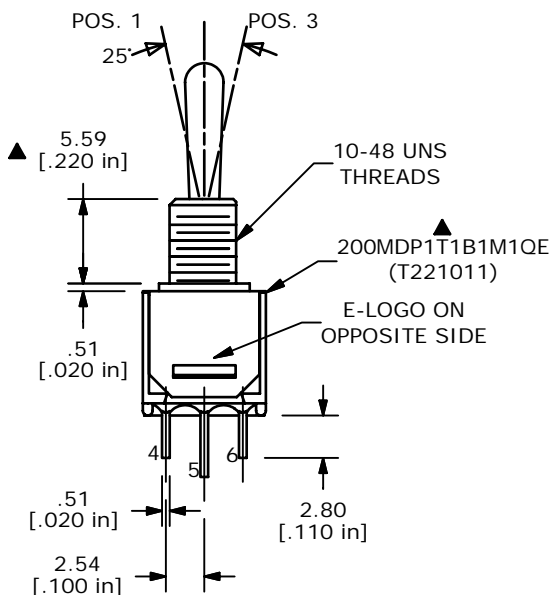

SWITCH FUNCTION		
POS. 1	POS. 2	POS. 3
ON	NONE	ON
2-3, 5-6	OPEN	2-1, 5-4

CIRCUIT: DPDT

NOTE:

1. ALL DIMENSIONS IN MM [INCH]
2. GENERAL TOLERANCE: X.X=±0.4
X.XX=±0.25
3. TERMINAL NUMBERS FOR REF ONLY
- ▲4. PLATING MATERIAL: SILVER
5. RATING: 3 AMPS @ 120VAC OR 28VDC; 1 AMPS @ 250VAC
6. ELECTRIC LIFE: 30,000 MAKE-AND-BREAK CYCLES AT FULL LOAD.
7. INSULATION RESISTANCE: 1,000 MEGA-OHM MIN.
8. DIELECTRIC STRENGTH: 1,000 V RMS @SEA LEVEL.
9. OPERATING TEMP.: -30°C to 85°C
- ▲10. HARDWARE TO BE SHIPPED BULK
T200001 - HEXNUT - QTY 2
T200000 - LOCKWASHER - QTY 1
T200002 - LOCKRING - QTY 1
11. ▲ DENOTES CRITICAL PARAMETER.
12. 200/95/EC (ROHS) COMPLIANT

ISOMETRIC

C	17094	FIXED MATERIALS, THREAD	3/13/07	TN
B	15577	CHANGE HEX NUT, ROHS NOTE	12/2/05	PH
A	14748	RELEASED FOR PRODUCTION	3/18/05	AR
REV	PCR NO	DESCRIPTION	DATE	BY

THE INFORMATION CONTAINED IN THIS DOCUMENT IS PROPRIETARY TO E-SWITCH AND IS NOT TO BE COPIED OR TRANSFERRED

TITLE 200MDP1T1B1M1QEH

SCALE	DATE	DR	DWG	REV
2:1	3/13/2007	TN	ST221011	C

X-ON Electronics

Largest Supplier of Electrical and Electronic Components

Click to view similar products for [Toggle Switches](#) category: