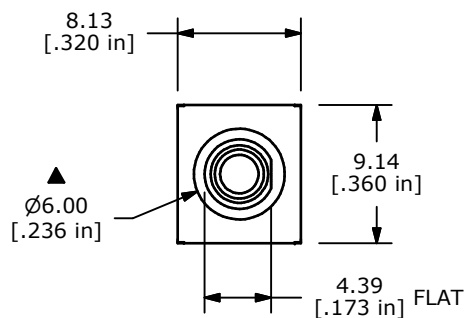

SWITCH FUNCTION		
POS. 1	POS. 2	POS. 3
ON	NONE	ON
2-3, 5-6	OPEN	2-1, 5-4

NOTE:

1. ALL DIMENSIONS IN mm [INCH]
2. GENERAL TOLERANCE: X.X=±0.4
X.XX=±0.25
3. TERMINAL NUMBERS FOR REF ONLY
- ▲4. PLATING MATERIAL: SILVER
5. RATING: 3 AMPS @ 120VAC OR 28VDC;
1 AMPS @ 250VAC
6. ELECTRIC LIFE: 30,000 MAKE-AND-BREAK CYCLES
AT FULL LOAD.
7. INSULATION RESISTANCE: 1,000 MEGA-OHM MIN.
8. DIELECTRIC STRENGTH: 1,000 V RMS @SEA LEVEL.
9. OPERATING TEMP.: -30°C to 85°C
10. ▲DENOTES CRITICAL PARAMETER.
11. 2002/95/EC (ROHS) COMPLIANT
12. HARDWARE TO BE SHIPPED BULK
T200001 - HEXNUT - QTY 2
T200000 - LOCKWASHER - QTY 1
T200002 - LOCKRING - QTY 1