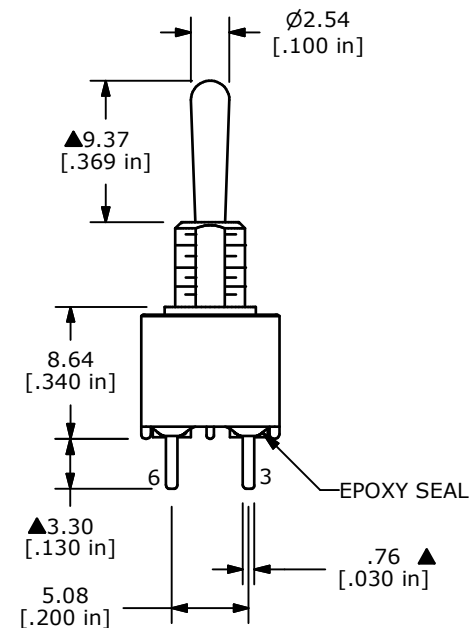

SWITCH FUNCTION		
POS. 1	POS. 2	POS. 3
ON	NONE	ON
2-3, 5-6	OPEN	2-1, 5-4

NOTE:

1. ALL DIMENSIONS IN mm [INCH]
2. GENERAL TOLERANCE: X.X=±0.4
X.XX=±0.25
3. TERMINAL NUMBERS FOR REF ONLY
- ▲4. PLATING MATERIAL: SILVER
5. RATING: 3 AMPS @ 120VAC OR 28VDC;
1 AMPS @ 250VAC
6. ELECTRIC LIFE: 30,000 MAKE-AND-BREAK CYCLES
AT FULL LOAD.
7. INSULATION RESISTANCE: 1,000 MEGA-OHM MIN.
8. DIELECTRIC STRENGTH: 1,000 V RMS @SEA LEVEL.
9. OPERATING TEMP.: -30°C to 85°C
10. ▲DENOTES CRITICAL PARAMETER.
11. 2002/95/EC (ROHS) COMPLIANT
12. HARDWARE TO BE SHIPPED BULK
T200001 - HEXNUT - QTY 2
T200000 - LOCKWASHER - QTY 1
T200002 - LOCKRING - QTY 1

TITLE 200MDP1T1B1M2QEH

B	20601	ADDED TERMINAL NUMBERS	05/10/12	drg
A	16809	RELEASED FOR PRODUCTION	12/28/06	TN
REV	PCR NO	DESCRIPTION	DATE	BY

THE INFORMATION CONTAINED IN THIS DOCUMENT IS PROPRIETARY TO E-SWITCH AND IS NOT TO BE COPIED OR TRANSFERRED