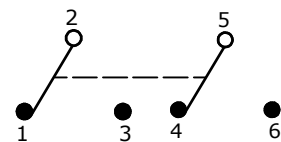

SWITCH FUNCTION		
POS. 1	POS. 2	POS. 3
ON	NONE	ON
2-3, 5-6	OPEN	2-1, 5-4

NOTE:

1. ALL DIMENSIONS IN mm [INCH]
2. GENERAL TOLERANCE: X.X=±0.4
X.XX=±0.25
3. TERMINAL NUMBERS FOR REF ONLY
- ▲4. PLATING MATERIAL: SILVER
5. RATING: 3 AMPS @ 120VAC OR 28VDC;
1 AMPS @ 250VAC
6. ELECTRIC LIFE: 30,000 MAKE-AND-BREAK CYCLES
AT FULL LOAD.
7. INSULATION RESISTANCE: 1,000 MEGA-OHM MIN.
8. DIELECTRIC STRENGTH: 1,000 V RMS @SEA LEVEL.
9. OPERATING TEMP.: -30°C to 85°C
10. ▲DENOTES CRITICAL PARAMETER.
11. 2002/95/EC (ROHS) COMPLIANT
12. HARDWARE TO BE SHIPPED BULK
T200001 - HEXNUT - QTY 2
T200000 - LOCKWASHER - QTY 1
T200002 - LOCKRING - QTY 1