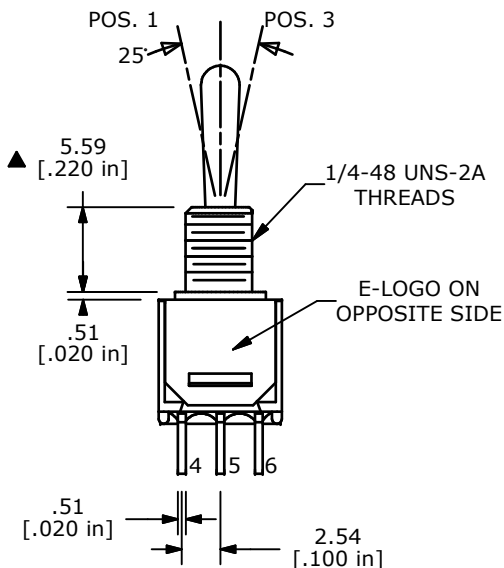

SWITCH FUNCTION		
POS. 1	POS. 2	POS. 3
ON	NONE	ON
2-3, 5-6	OPEN	2-1, 5-4

NOTE:

1. ALL DIMENSIONS IN mm [INCH]
2. GENERAL TOLERANCE: X.X=±0.4
X.XX=±0.25
3. TERMINAL NUMBERS FOR REF ONLY
- ▲4. PLATING MATERIAL: SILVER
5. RATING: 3 AMPS @ 120VAC OR 28VDC;
1 AMPS @ 250VAC
6. ELECTRIC LIFE: 30,000 MAKE-AND-BREAK CYCLES
AT FULL LOAD.
7. INSULATION RESISTANCE: 1,000 MEGA-OHM MIN.
8. DIELECTRIC STRENGTH: 1,000 V RMS @SEA LEVEL.
9. OPERATING TEMP.: -30°C to 85°C
10. ▲DENOTES CRITICAL PARAMETER.
11. 2002/95/EC (ROHS) COMPLIANT
12. HARDWARE TO BE SHIPPED BULK
T200001 - HEXNUT - QTY 2
T200000 - LOCKWASHER - QTY 1
T200002 - LOCKRING - QTY 1

TITLE 200MDP1T1B1M2QEH

B	20601	ADDED TERMINAL NUMBERS	05/10/12	drg
A	16809	RELEASED FOR PRODUCTION	12/28/06	TN
REV	PCR NO	DESCRIPTION	DATE	BY

THE INFORMATION CONTAINED IN THIS DOCUMENT IS PROPRIETARY TO E-SWITCH AND IS NOT TO BE COPIED OR TRANSFERRED