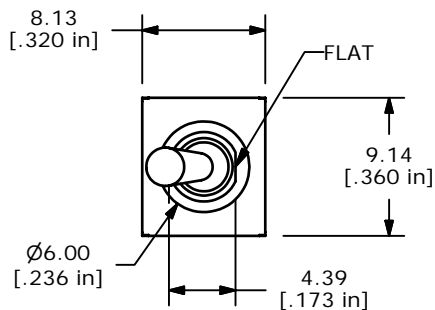

P.C. MOUNTING

ISOMETRIC

SWITCH FUNCTION		
POS. 1	POS. 2	POS. 3
ON	NONE	ON
2-3, 5-6	OPEN	2-1, 5-4

CIRCUIT: DPDT

NOTE:

1. ALL DIMENSIONS IN MM [INCH]
2. GENERAL TOLERANCE: X.X=±0.4
X.XX=±0.25
3. TERMINAL NUMBERS FOR REF ONLY
- ▲4. PLATING MATERIAL: GOLD
5. RATING: 0.4VA MAX. @20VAC OR DC
6. ELECTRIC LIFE: 30,000 MAKE-AND-BREAK CYCLES AT FULL LOAD.
7. INSULATION RESISTANCE: 1,000 MEGA-OHM MIN.
8. DIELECTRIC STRENGTH: 1,000 V RMS @SEA LEVEL.
9. OPERATING TEMP.: -30°C to 85°C
- ▲10. HARDWARE TO BE SHIPPED BULK
T200015 - HEXNUT - QTY 2
T200000 - LOCKWASHER - QTY 1
T200002 - LOCKRING - QTY 1
11. ▲ DENOTES CRITICAL PARAMETER.
12. 2002/95/EC (ROHS) COMPLIANT

REV	PCR NO	DESCRIPTION	DATE	BY
C	16985	CHANGED NUT, UPDATE DRAWING	2/12/2007	TN
B	15577	CHANGE HEX NUT, ROHS NOTE	12/2/05	PH
A	14749	RELEASED FOR PRODUCTION	3/18/05	AR

TITLE 200MDP1T1B1M2REH				
SCALE 2:1	DATE 2/12/2007	DR TN	DWG ST221034	REV C