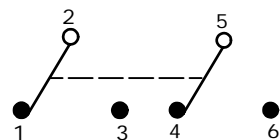

P.C. MOUNTING

ISOMETRIC

SWITCH FUNCTION		
POS. 1	POS. 2	POS. 3
ON	NONE	ON
2-3, 5-6	OPEN	2-1, 5-4

CIRCUIT: DPDT

NOTE:

1. ALL DIMENSIONS IN MM [INCH]
2. GENERAL TOLERANCE: X.X=±0.4
X.XX=±0.25
3. TERMINAL NUMBERS FOR REF ONLY
- ▲4. PLATING MATERIAL: GOLD
5. RATING: 0.4VA MAX. @20VAC OR DC
6. ELECTRIC LIFE: 30,000 MAKE-AND-BREAK CYCLES AT FULL LOAD.
7. INSULATION RESISTANCE: 1,000 MEGA-OHM MIN.
8. DIELECTRIC STRENGTH: 1,000 V RMS @SEA LEVEL.
9. OPERATING TEMP.: -30°C to 85°C
- ▲10. HARDWARE TO BE SHIPPED BULK
T200015 - HEXNUT - QTY 2
T200000 - LOCKWASHER - QTY 1
T200002 - LOCKRING - QTY 1
11. ▲ DENOTES CRITICAL PARAMETER.
12. 2002/95/EC (ROHS) COMPLIANT