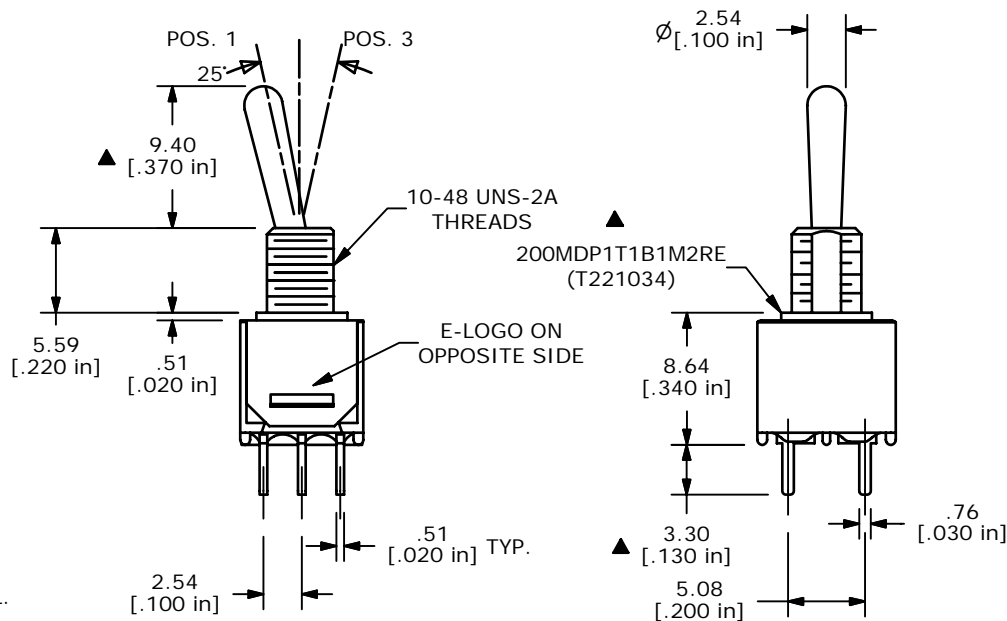

P.C. MOUNTING

ISOMETRIC

SWITCH FUNCTION		
POS. 1	POS. 2	POS. 3
ON	NONE	ON
2-3, 5-6	OPEN	2-1, 5-4

CIRCUIT: DPDT

NOTE:

1. ALL DIMENSIONS IN MM [INCH]
2. GENERAL TOLERANCE: X.X=±0.4
X.XX=±0.25
3. TERMINAL NUMBERS FOR REF ONLY
- ▲4. PLATING MATERIAL: GOLD
5. RATING: 0.4VA MAX. @20VAC OR DC
6. ELECTRIC LIFE: 30,000 MAKE-AND-BREAK CYCLES AT FULL LOAD.
7. INSULATION RESISTANCE: 1,000 MEGA-OHM MIN.
8. DIELECTRIC STRENGTH: 1,000 V RMS @SEA LEVEL.
9. OPERATING TEMP.: -30°C to 85°C
- ▲10. HARDWARE TO BE SHIPPED BULK
T200015 - HEXNUT - QTY 2
T200000 - LOCKWASHER - QTY 1
T200002 - LOCKRING - QTY 1
11. ▲ DENOTES CRITICAL PARAMETER.
12. 2002/95/EC (ROHS) COMPLIANT

REV	PCR NO	DESCRIPTION	DATE	BY
C	16985	CHANGED NUT, UPDATE DRAWING	2/12/2007	TN
B	15577	CHANGE HEX NUT, ROHS NOTE	12/2/05	PH
A	14749	RELEASED FOR PRODUCTION	3/18/05	AR

TITLE 200MDP1T1B1M2REH				
SCALE 2:1	DATE 2/12/2007	DR TN	DWG ST221034	REV C