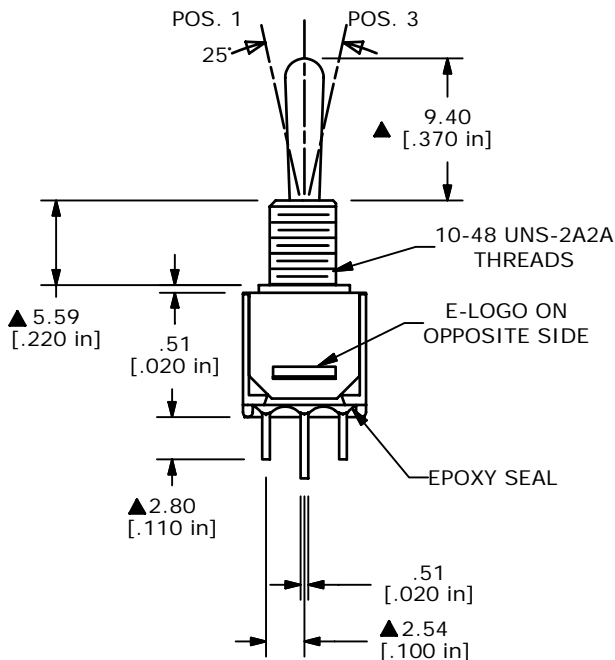

TITLE 200MDP3T1B1M1QEH

A	17510	RELEASED FOR PRODUCTION	7/27/07	BF
REV	PCR NO	DESCRIPTION	DATE	BY

THE INFORMATION CONTAINED IN THIS DOCUMENT IS PROPRIETARY TO E-SWITCH AND IS NOT TO BE COPIED OR TRANSFERRED

SCALE	DATE	DR	DWG	REV
2:1	7/27/2007	BF	ST222005	A