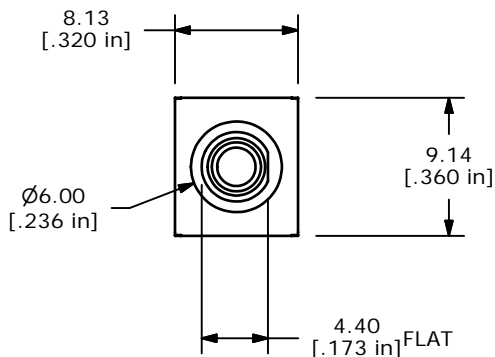

WITHOUT LOCKING RING WITH STANDERD LOCKING RING

PANEL MOUNTING

| SWITCH FUNCTION |        |          |
|-----------------|--------|----------|
| POS. 1          | POS. 2 | POS. 3   |
|                 |        |          |
| ON              | OFF    | ON       |
| 2-3, 5-6        | OPEN   | 2-1, 5-4 |

CIRCUIT: DPDT

NOTE:

1. ALL DIMENSIONS IN MM [INCH]
2. GENERAL TOLERANCE: X.X=±0.4  
X.XX=±0.25
3. TERMINAL NUMBERS FOR REF ONLY
4. PLATING MATERIAL: SILVER
- ▲5. RATING: 3AMPS @120VAC OR 28VDC, 1AMP @250VAC
6. ELECTRIC LIFE: 30,000 MAKE-AND-BREAK CYCLES AT FULL LOAD.
7. INSULATION RESISTANCE: 1,000 MEGA-OHM MIN.
8. DIELECTRIC STRENGTH: 1,000 V RMS @SEA LEVEL.
9. OPERATING TEMP.: -30°C to 85°C
10. ▲ DENOTES CRITICAL PARAMETER.
11. 2002/95/EC (ROHS) COMPLIANT
- ▲12. HARDWARE TO BE SUPPLIED IN BULK  
T200000-LOCK WASHER QTY. 1  
T200002-LOCK RING QTY. 1  
T200001-HEX NUT QTY. 2