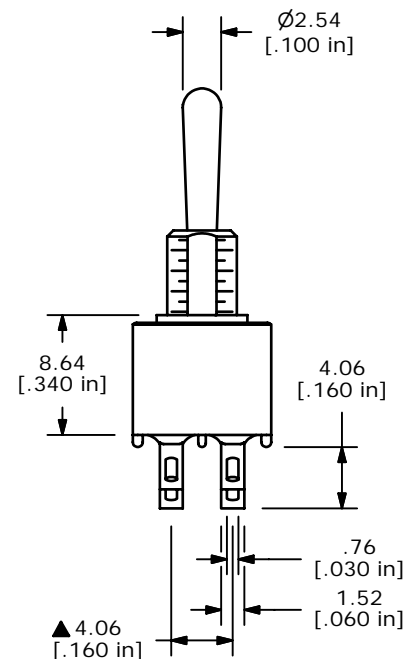

TITLE 200MDP3T1B1M1QEH

A	17510	RELEASED FOR PRODUCTION	7/27/07	BF
REV	PCR NO	DESCRIPTION	DATE	BY

THE INFORMATION CONTAINED IN THIS DOCUMENT IS PROPRIETARY TO E-SWITCH AND IS NOT TO BE COPIED OR TRANSFERRED

SCALE	DATE	DR	DWG	REV
2:1	7/27/2007	BF	ST222005	A