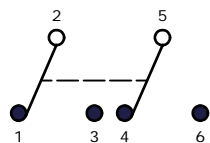

WITHOUT LOCKING RING WITH STANDERD LOCKING RING

PANEL MOUNTING

| SWITCH FUNCTION |        |          |
|-----------------|--------|----------|
| POS. 1          | POS. 2 | POS. 3   |
|                 |        |          |
| ON              | OFF    | ON       |
| 2-3, 5-6        | OPEN   | 2-1, 5-4 |

CIRCUIT: DPDT

NOTE:

1. ALL DIMENSIONS IN MM [INCH]
2. GENERAL TOLERANCE: X.X=±0.4  
X.XX=±0.25
3. TERMINAL NUMBERS FOR REF ONLY
4. PLATING MATERIAL: SILVER
- ▲5. RATING: 3AMPS @120VAC OR 28VDC, 1AMP @250VAC
6. ELECTRIC LIFE: 30,000 MAKE-AND-BREAK CYCLES AT FULL LOAD.
7. INSULATION RESISTANCE: 1,000 MEGA-OHM MIN.
8. DIELECTRIC STRENGTH: 1,000 V RMS @SEA LEVEL.
9. OPERATING TEMP.: -30°C to 85°C
10. ▲ DENOTES CRITICAL PARAMETER.
11. 2002/95/EC (ROHS) COMPLIANT
- ▲12. HARDWARE TO BE SUPPLIED IN BULK  
T200000-LOCK WASHER QTY. 1  
T200002-LOCK RING QTY. 1  
T200001-HEX NUT QTY. 2