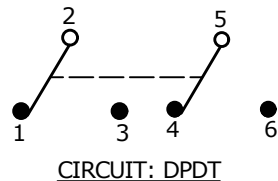

| SWITCH FUNCTION |        |          |
|-----------------|--------|----------|
| POS. 1          | POS. 2 | POS. 3   |
|                 |        |          |
| ON              | OFF    | ON       |
| 2-3, 5-6        | OPEN   | 2-1, 5-4 |

- NOTE:
1. ALL DIMENSIONS IN MM [INCH]
  2. GENERAL TOLERANCE: X.X = ±0.4  
X.XX = ±0.25
  3. TERMINAL NUMBERS FOR REF ONLY
  - ▲ 4. PLATING MATERIAL: GOLD OVER SILVER
  5. RATING: 3A @120VAC or 28VDC  
1A @250VAC
  6. ELECTRIC LIFE: 30,000 MAKE-AND-BREAK CYCLES AT FULL LOAD.
  7. INSULATION RESISTANCE: 1,000 MEGA-OHM MIN.
  8. DIELECTRIC STRENGTH: 1,000 V RMS @SEA LEVEL.
  9. OPERATING TEMP.: -30°C to 85°C
  10. ▲ DENOTES CRITICAL PARAMETER.
  11. 2011/65/EU (ROHS) COMPLIANT

|                       |                |        |             |       |
|-----------------------|----------------|--------|-------------|-------|
| TITLE 200MDP3T1B2M6CE |                |        |             |       |
| SCALE 2:1             | DATE 6/27/2008 | DR BLR | DWG T223002 | REV D |