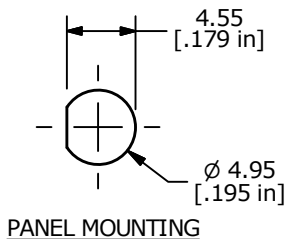

| SWITCH FUNCTION |        |          |
|-----------------|--------|----------|
| POS. 1          | POS. 2 | POS. 3   |
|                 |        |          |
| ON              | OFF    | ON       |
| 2-3, 5-6        | OPEN   | 2-1, 5-4 |

- NOTE:
1. ALL DIMENSIONS IN MM [INCH]
  2. GENERAL TOLERANCE: X.X = ±0.4  
X.XX = ±0.25
  3. TERMINAL NUMBERS FOR REF ONLY
  - ▲ 4. PLATING MATERIAL: GOLD OVER SILVER
  5. RATING: 3A @120VAC or 28VDC  
1A @250VAC
  6. ELECTRIC LIFE: 30,000 MAKE-AND-BREAK CYCLES AT FULL LOAD.
  7. INSULATION RESISTANCE: 1,000 MEGA-OHM MIN.
  8. DIELECTRIC STRENGTH: 1,000 V RMS @SEA LEVEL.
  9. OPERATING TEMP.: -30°C to 85°C
  10. ▲ DENOTES CRITICAL PARAMETER.
  11. 2011/65/EU (ROHS) COMPLIANT