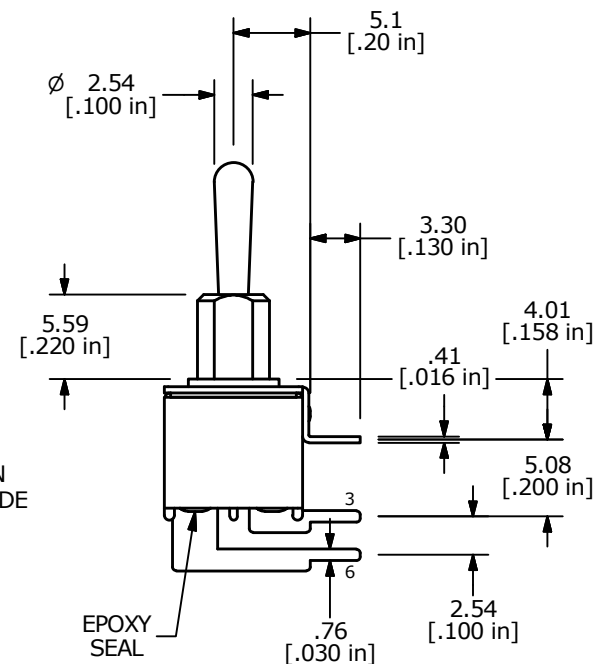

| SWITCH FUNCTION |        |          |
|-----------------|--------|----------|
| POS. 1          | POS. 2 | POS. 3   |
|                 |        |          |
| ON              | OFF    | ON       |
| 2-3, 5-6        | OPEN   | 2-1, 5-4 |

- NOTE:
1. ALL DIMENSIONS IN MM [INCH]
  2. GENERAL TOLERANCE: X.X = ±0.4  
X.XX = ±0.25
  3. TERMINAL NUMBERS FOR REF ONLY
  - ▲ 4. PLATING MATERIAL: GOLD OVER SILVER
  5. RATING: 3A @120VAC or 28VDC  
1A @250VAC
  6. ELECTRIC LIFE: 30,000 MAKE-AND-BREAK CYCLES AT FULL LOAD.
  7. INSULATION RESISTANCE: 1,000 MEGA-OHM MIN.
  8. DIELECTRIC STRENGTH: 1,000 V RMS @SEA LEVEL.
  9. OPERATING TEMP.: -30°C to 85°C
  10. ▲ DENOTES CRITICAL PARAMETER.
  11. 2011/65/EU (ROHS) COMPLIANT

|     |        |                                     |         |     |
|-----|--------|-------------------------------------|---------|-----|
| D   | 23085  | update drawing                      | 11/8/17 | MW  |
| C   | 20809  | CORRECT ACTUATOR, BUSHING & PLATING | 10/4/12 | EBP |
| B   | 14469  | RELEASED FOR PRODUCTION             | 11/8/04 | AR  |
| REV | PCR NO | DESCRIPTION                         | DATE    | BY  |

|                       |                |        |             |       |
|-----------------------|----------------|--------|-------------|-------|
| TITLE 200MDP3T1B2M6CE |                |        |             |       |
| SCALE 2:1             | DATE 6/27/2008 | DR BLR | DWG T223002 | REV D |