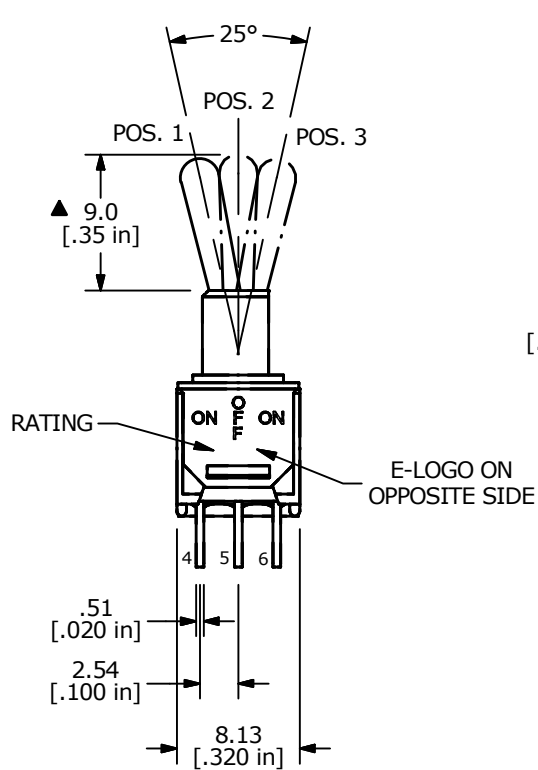

| SWITCH FUNCTION |        |          |
|-----------------|--------|----------|
| POS. 1          | POS. 2 | POS. 3   |
|                 |        |          |
| ON              | OFF    | ON       |
| 2-3, 5-6        | OPEN   | 2-1, 5-4 |

- NOTE:
1. ALL DIMENSIONS IN MM [INCH]
  2. GENERAL TOLERANCE: X.X = ±0.4  
X.XX = ±0.25
  3. TERMINAL NUMBERS FOR REF ONLY
  - ▲ 4. PLATING MATERIAL: GOLD OVER SILVER
  5. RATING: 3A @120VAC or 28VDC  
1A @250VAC
  6. ELECTRIC LIFE: 30,000 MAKE-AND-BREAK CYCLES AT FULL LOAD.
  7. INSULATION RESISTANCE: 1,000 MEGA-OHM MIN.
  8. DIELECTRIC STRENGTH: 1,000 V RMS @SEA LEVEL.
  9. OPERATING TEMP.: -30°C to 85°C
  10. ▲ DENOTES CRITICAL PARAMETER.
  11. 2011/65/EU (ROHS) COMPLIANT

|     |        |                                     |         |     |
|-----|--------|-------------------------------------|---------|-----|
| D   | 23085  | update drawing                      | 11/8/17 | MW  |
| C   | 20809  | CORRECT ACTUATOR, BUSHING & PLATING | 10/4/12 | EBP |
| B   | 14469  | RELEASED FOR PRODUCTION             | 11/8/04 | AR  |
| REV | PCR NO | DESCRIPTION                         | DATE    | BY  |