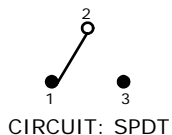

P.C. MOUNTING

ISOMETRIC

SWITCH FUNCTION		
POS. 1	POS. 2	POS. 3
ON	NONE	ON
2-3	OPEN	2-1

CIRCUIT: SPDT

NOTE:

1. ALL DIMENSIONS IN MM [INCH]
2. GENERAL TOLERANCE: X.X=±0.4
X.XX=±0.25
3. TERMINAL NUMBERS FOR REF ONLY
4. PLATING MATERIAL: SILVER
- ▲5. RATING: 3 AMPS @ 120VAC OR 28VDC UL, CUL
1 AMPS @ 250VAC UL, CUL
6. ELECTRIC LIFE: 30,000 MAKE-AND-BREAK CYCLES AT FULL LOAD.
7. INSULATION RESISTANCE: 1,000 MEGA-OHM MIN.
8. DIELECTRIC STRENGTH: 1,000 V RMS @SEA LEVEL.
9. OPERATING TEMP.: -30°C to 85°C
- ▲10. HARDWARE TO BE SHIPPED BULK
T200001 - HEXNUT - QTY 2
T200000 - LOCKWASHER - QTY 1
T200002 - LOCKRING - QTY 1
11. ▲ DENOTES CRITICAL PARAMETER.
12. 2002/95/EC (ROHS) COMPLIANT