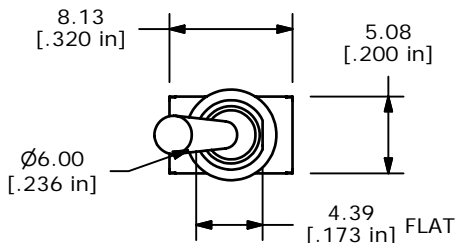

P.C. MOUNTING

ISOMETRIC

SWITCH FUNCTION		
POS. 1	POS. 2	POS. 3
ON	NONE	ON
2-3	OPEN	2-1

CIRCUIT: SPDT

NOTE:

1. ALL DIMENSIONS IN MM [INCH]
2. GENERAL TOLERANCE: X.X=±0.4
X.XX=±0.25
3. TERMINAL NUMBERS FOR REF ONLY
4. PLATING MATERIAL: SILVER
- ▲5. RATING: 3 AMPS @ 120VAC OR 28VDC UL, CUL
1 AMPS @ 250VAC UL, CUL
6. ELECTRIC LIFE: 30,000 MAKE-AND-BREAK CYCLES AT FULL LOAD.
7. INSULATION RESISTANCE: 1,000 MEGA-OHM MIN.
8. DIELECTRIC STRENGTH: 1,000 V RMS @SEA LEVEL.
9. OPERATING TEMP.: -30°C to 85°C
- ▲10. HARDWARE TO BE SHIPPED BULK
T200001 - HEXNUT - QTY 2
T200000 - LOCKWASHER - QTY 1
T200002 - LOCKRING - QTY 1
11. ▲ DENOTES CRITICAL PARAMETER.
12. 2002/95/EC (ROHS) COMPLIANT

C	17067	FIXED NOTES, HARDWARE	3/6/07	TN
B	15590	CHANGE HEX NUT FROM T200015	12/6/05	PH
A	14738	RELEASED FOR PRODUCTION	3/7/05	AR
REV	PCR NO	DESCRIPTION	DATE	BY

TITLE 200MSP1T1B1M2QEH				
SCALE	DATE	DR	DWG	REV
2:1	3/6/2007	TN	ST211018	C