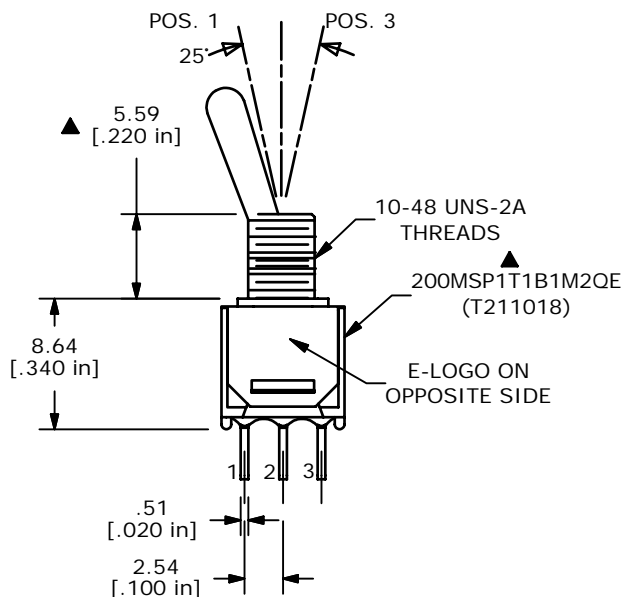

P.C. MOUNTING

ISOMETRIC

SWITCH FUNCTION		
POS. 1	POS. 2	POS. 3
ON	NONE	ON
2-3	OPEN	2-1

CIRCUIT: SPDT

NOTE:

1. ALL DIMENSIONS IN MM [INCH]
2. GENERAL TOLERANCE: X.X=±0.4
X.XX=±0.25
3. TERMINAL NUMBERS FOR REF ONLY
4. PLATING MATERIAL: SILVER
- ▲5. RATING: 3 AMPS @ 120VAC OR 28VDC UL, CUL
1 AMPS @ 250VAC UL, CUL
6. ELECTRIC LIFE: 30,000 MAKE-AND-BREAK CYCLES AT FULL LOAD.
7. INSULATION RESISTANCE: 1,000 MEGA-OHM MIN.
8. DIELECTRIC STRENGTH: 1,000 V RMS @SEA LEVEL.
9. OPERATING TEMP.: -30°C to 85°C
- ▲10. HARDWARE TO BE SHIPPED BULK
T200001 - HEXNUT - QTY 2
T200000 - LOCKWASHER - QTY 1
T200002 - LOCKRING - QTY 1
11. ▲ DENOTES CRITICAL PARAMETER.
12. 2002/95/EC (ROHS) COMPLIANT

C	17067	FIXED NOTES, HARDWARE	3/6/07	TN
B	15590	CHANGE HEX NUT FROM T200015	12/6/05	PH
A	14738	RELEASED FOR PRODUCTION	3/7/05	AR
REV	PCR NO	DESCRIPTION	DATE	BY

TITLE 200MSP1T1B1M2QEH				
SCALE	DATE	DR	DWG	REV
2:1	3/6/2007	TN	ST211018	C