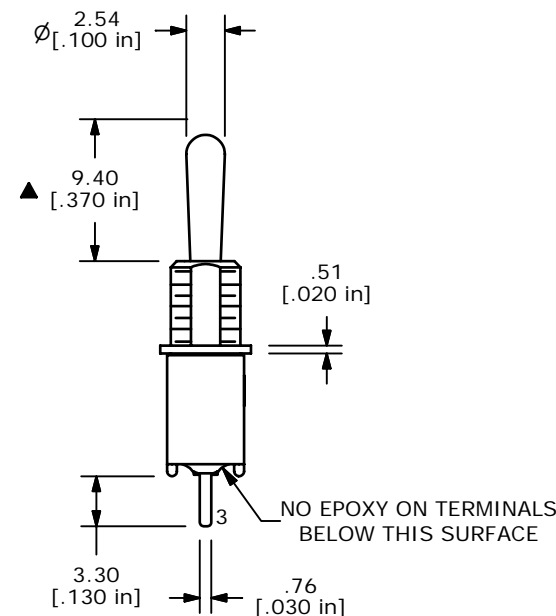

P.C. MOUNTING

ISOMETRIC

SWITCH FUNCTION		
POS. 1	POS. 2	POS. 3
ON	NONE	ON
2-3	OPEN	2-1

CIRCUIT: SPDT

NOTE:

1. ALL DIMENSIONS IN MM [INCH]
2. GENERAL TOLERANCE: X.X=±0.4
X.XX=±0.25
3. TERMINAL NUMBERS FOR REF ONLY
4. PLATING MATERIAL: SILVER
- ▲5. RATING: 3 AMPS @ 120VAC OR 28VDC UL, CUL
1 AMPS @ 250VAC UL, CUL
6. ELECTRIC LIFE: 30,000 MAKE-AND-BREAK CYCLES AT FULL LOAD.
7. INSULATION RESISTANCE: 1,000 MEGA-OHM MIN.
8. DIELECTRIC STRENGTH: 1,000 V RMS @SEA LEVEL.
9. OPERATING TEMP.: -30°C to 85°C
- ▲10. HARDWARE TO BE SHIPPED BULK
T200001 - HEXNUT - QTY 2
T200000 - LOCKWASHER - QTY 1
T200002 - LOCKRING - QTY 1
11. ▲ DENOTES CRITICAL PARAMETER.
12. 2002/95/EC (ROHS) COMPLIANT

C	17067	FIXED NOTES, HARDWARE	3/6/07	TN
B	15590	CHANGE HEX NUT FROM T200015	12/6/05	PH
A	14738	RELEASED FOR PRODUCTION	3/7/05	AR
REV	PCR NO	DESCRIPTION	DATE	BY

TITLE 200MSP1T1B1M2QEH				
SCALE	DATE	DR	DWG	REV
2:1	3/6/2007	TN	ST211018	C