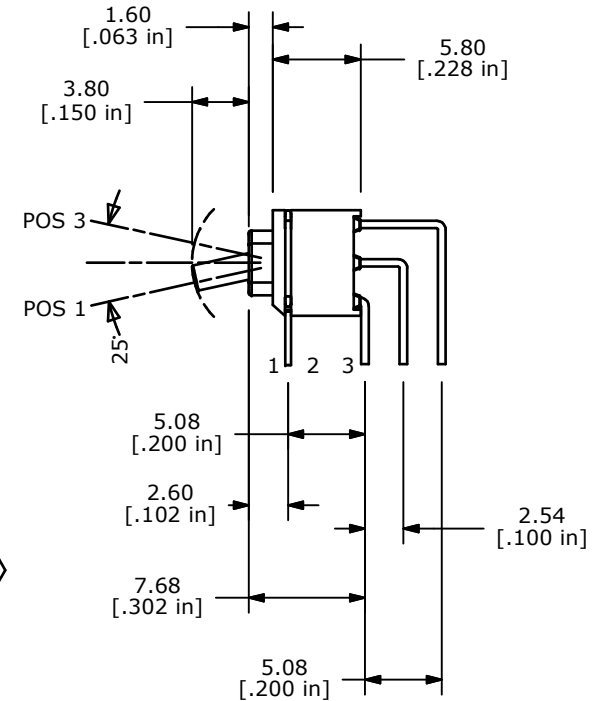

SWITCH FUNCTION		
POS. 1	POS. 2	POS. 3
ON	NONE	ON
2-3; 5-6	N/A	2-1; 5-4

NOTE:

1. ALL DIMENSIONS IN MM [INCH]
2. GENERAL TOLERANCE: X.X=±0.4  
X.XX=±0.25
3. TERMINAL NUMBERS FOR REF ONLY
- ▲ 4. STATIONARY CONTACTS: COPPER ALLOY W/ GOLD PLATING
- ▲ 5. MOVING CONTACT: COPPER ALLOY W/ GOLD PLATING
6. RATING: 0.4 VA max. @ 20V AC OR DC max.
7. CONTACT RESISTANCE: <100 MILLI-OHM
8. MECHANICAL LIFE: 40,000 MAKE-AND-BREAK CYCLES.
9. INSULATION RESISTANCE: 500 MEGA-OHM min.
10. DIELECTRIC STRENGTH: 500 V RMS @SEA LEVEL.
11. OPERATING TEMP.: -30°C to 85°C
12. ▲ DENOTES CRITICAL PARAMETER.
13. SEAL RATING: IP67
14. 2002/95/EC (ROHS) COMPLIANT

D	21332	REMOVE PACKAGING NOTE	12/17/13	EBP
C	20971	ADD MISSING DIMENSIONS	1/13/13	EBP
B	19606	UPDATE PLATING NOTE	01/20/11	BMA
A	19141	NEW-RELEASE	6/15/10	RC
REV	PCR NO	DESCRIPTION	DATE	BY

TITLE 200UDP1T1A1M7RE

THE INFORMATION CONTAINED IN THIS DOCUMENT IS PROPRIETARY TO E-SWITCH AND IS NOT TO BE COPIED OR TRANSFERRED

SCALE	DATE	DR	DWG	REV
2:1	2/12/2010	rc	T250005	D