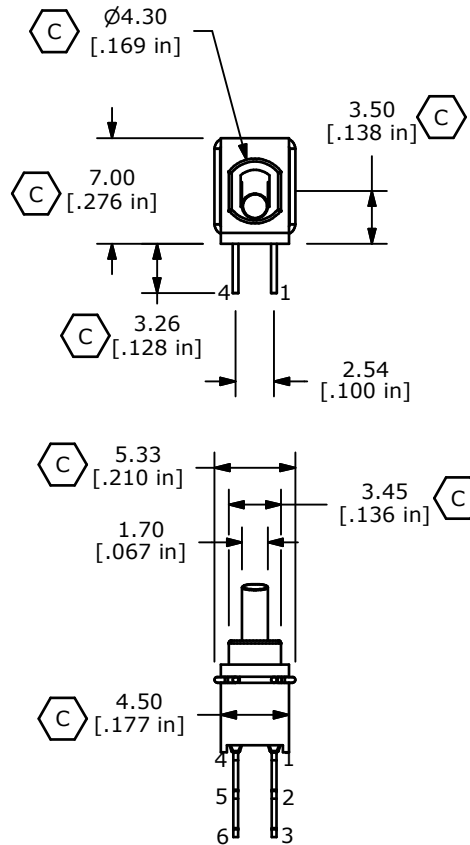

SWITCH FUNCTION		
POS. 1	POS. 2	POS. 3
ON	NONE	ON
2-3; 5-6	N/A	2-1; 5-4

NOTE:

1. ALL DIMENSIONS IN MM [INCH]
2. GENERAL TOLERANCE: X.X=±0.4  
X.XX=±0.25
3. TERMINAL NUMBERS FOR REF ONLY
- ▲ 4. STATIONARY CONTACTS: COPPER ALLOY W/ GOLD PLATING
- ▲ 5. MOVING CONTACT: COPPER ALLOY W/ GOLD PLATING
6. RATING: 0.4 VA max. @ 20V AC OR DC max.
7. CONTACT RESISTANCE: <100 MILLI-OHM
8. MECHANICAL LIFE: 40,000 MAKE-AND-BREAK CYCLES.
9. INSULATION RESISTANCE: 500 MEGA-OHM min.
10. DIELECTRIC STRENGTH: 500 V RMS @SEA LEVEL.
11. OPERATING TEMP.: -30°C to 85°C
12. ▲ DENOTES CRITICAL PARAMETER.
13. SEAL RATING: IP67
14. 2002/95/EC (ROHS) COMPLIANT

D	21332	REMOVE PACKAGING NOTE	12/17/13	EBP
C	20971	ADD MISSING DIMENSIONS	1/13/13	EBP
B	19606	UPDATE PLATING NOTE	01/20/11	BMA
A	19141	NEW-RELEASE	6/15/10	RC
REV	PCR NO	DESCRIPTION	DATE	BY

TITLE 200UDP1T1A1M7RE

THE INFORMATION CONTAINED IN THIS DOCUMENT IS PROPRIETARY TO E-SWITCH AND IS NOT TO BE COPIED OR TRANSFERRED

SCALE	DATE	DR	DWG	REV
2:1	2/12/2010	rc	T250005	D