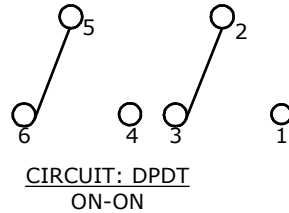

SWITCH FUNCTION		
POS. 1	POS. 2	POS. 3
ON	NONE	ON
2-3; 5-6	N/A	2-1; 5-4

NOTE:

1. ALL DIMENSIONS IN MM [INCH]
2. GENERAL TOLERANCE: X.X=±0.4  
X.XX=±0.25
3. TERMINAL NUMBERS FOR REF ONLY
- ▲ 4. STATIONARY CONTACTS: COPPER ALLOY W/ GOLD PLATING
- ▲ 5. MOVING CONTACT: COPPER ALLOY W/ GOLD PLATING
6. RATING: 0.4 VA max. @ 20V AC OR DC max.
7. CONTACT RESISTANCE: <100 MILLI-OHM
8. MECHANICAL LIFE: 40,000 MAKE-AND-BREAK CYCLES.
9. INSULATION RESISTANCE: 500 MEGA-OHM min.
10. DIELECTRIC STRENGTH: 500 V RMS @SEA LEVEL.
11. OPERATING TEMP.: -30°C to 85°C
12. ▲ DENOTES CRITICAL PARAMETER.
13. SEAL RATING: IP67
14. 2002/95/EC (ROHS) COMPLIANT