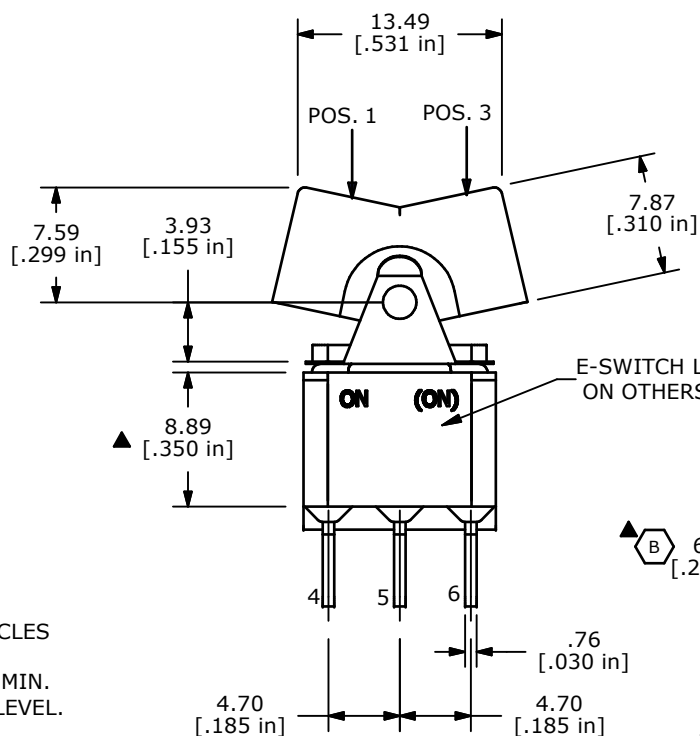

ISOMETRIC

SWITCH FUNCTION		
POS. 1	POS. 2	POS. 3
ON	NONE	(ON)
2-3, 5-6	N/A	2-1, 5-4

(ON) = MOMENTARY

NOTE:

1. ALL DIMENSIONS IN MM [INCH]
2. GENERAL TOLERANCE: X.X=±0.4
X.XX=±0.25
3. TERMINAL NUMBERS FOR REF ONLY
4. PLATING MATERIAL: SILVER
5. RATING: 2 AMPS @250VAC
5 AMPS @120VAC OR 28VDC
6. ELECTRIC LIFE: 40,000 MAKE-AND-BREAK CYCLES AT FULL LOAD.
7. INSULATION RESISTANCE: 1,000 MEGA-OHM MIN.
8. DIELECTRIC STRENGTH: 1,000 V RMS @SEA LEVEL.
9. OPERATING TEMP.: -30°C to 85°C
10. ▲ DENOTES CRITICAL PARAMETER.
11. 2002/95/EC (ROHS) COMPLIANT

TITLE 300DP2J1BLKM2QE			
SCALE 2:1	DATE 7/30/2009	DR BLR	DWG T321008
		REV B	

REV	PCR NO	DESCRIPTION	DATE	BY
B	18604	REVISE TERMINAL LENGTH DIMENSION	7/30/09	BLR
A	15782	RELEASED FOR PRODUCTION	2/16/06	PH