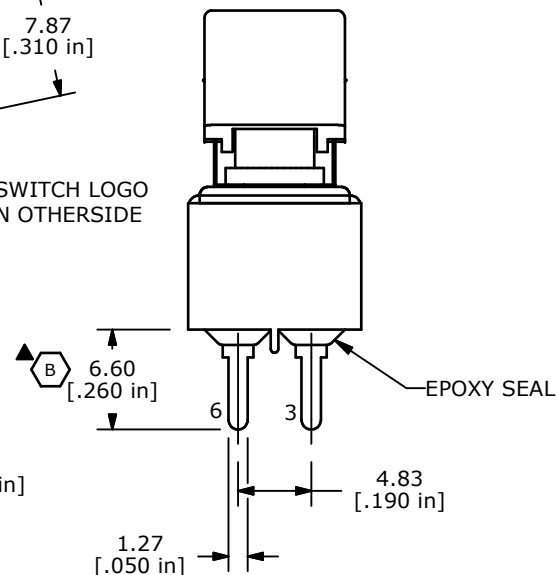

ISOMETRIC

SWITCH FUNCTION		
POS. 1	POS. 2	POS. 3
ON	NONE	(ON)
2-3, 5-6	N/A	2-1, 5-4

(ON) = MOMENTARY

NOTE:

1. ALL DIMENSIONS IN MM [INCH]
2. GENERAL TOLERANCE: X.X=±0.4
X.XX=±0.25
3. TERMINAL NUMBERS FOR REF ONLY
4. PLATING MATERIAL: SILVER
5. RATING: 2 AMPS @250VAC
5 AMPS @120VAC OR 28VDC
6. ELECTRIC LIFE: 40,000 MAKE-AND-BREAK CYCLES AT FULL LOAD.
7. INSULATION RESISTANCE: 1,000 MEGA-OHM MIN.
8. DIELECTRIC STRENGTH: 1,000 V RMS @SEA LEVEL.
9. OPERATING TEMP.: -30°C to 85°C
10. ▲ DENOTES CRITICAL PARAMETER.
11. 2002/95/EC (ROHS) COMPLIANT

TITLE 300DP2J1BLKM2QE			
SCALE 2:1	DATE 7/30/2009	DR BLR	DWG T321008
		REV B	

REV	PCR NO	DESCRIPTION	DATE	BY
B	18604	REVISE TERMINAL LENGTH DIMENSION	7/30/09	BLR
A	15782	RELEASED FOR PRODUCTION	2/16/06	PH