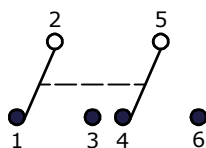

ISOMETRIC

SWITCH FUNCTION		
POS. 1	POS. 2	POS. 3
ON	NONE	(ON)
2-3, 5-6	N/A	2-1, 5-4

(ON) = MOMENTARY

NOTE:

1. ALL DIMENSIONS IN MM [INCH]
2. GENERAL TOLERANCE: X.X=±0.4
X.XX=±0.25
3. TERMINAL NUMBERS FOR REF ONLY
4. PLATING MATERIAL: SILVER
5. RATING: 2 AMPS @250VAC
5 AMPS @120VAC OR 28VDC
6. ELECTRIC LIFE: 40,000 MAKE-AND-BREAK CYCLES AT FULL LOAD.
7. INSULATION RESISTANCE: 1,000 MEGA-OHM MIN.
8. DIELECTRIC STRENGTH: 1,000 V RMS @SEA LEVEL.
9. OPERATING TEMP.: -30°C to 85°C
10. ▲ DENOTES CRITICAL PARAMETER.
11. 2002/95/EC (ROHS) COMPLIANT

TITLE 300DP2J1BLKM2QE			
SCALE 2:1	DATE 7/30/2009	DR BLR	DWG T321008
		REV B	

REV	PCR NO	DESCRIPTION	DATE	BY
B	18604	REVISE TERMINAL LENGTH DIMENSION	7/30/09	BLR
A	15782	RELEASED FOR PRODUCTION	2/16/06	PH