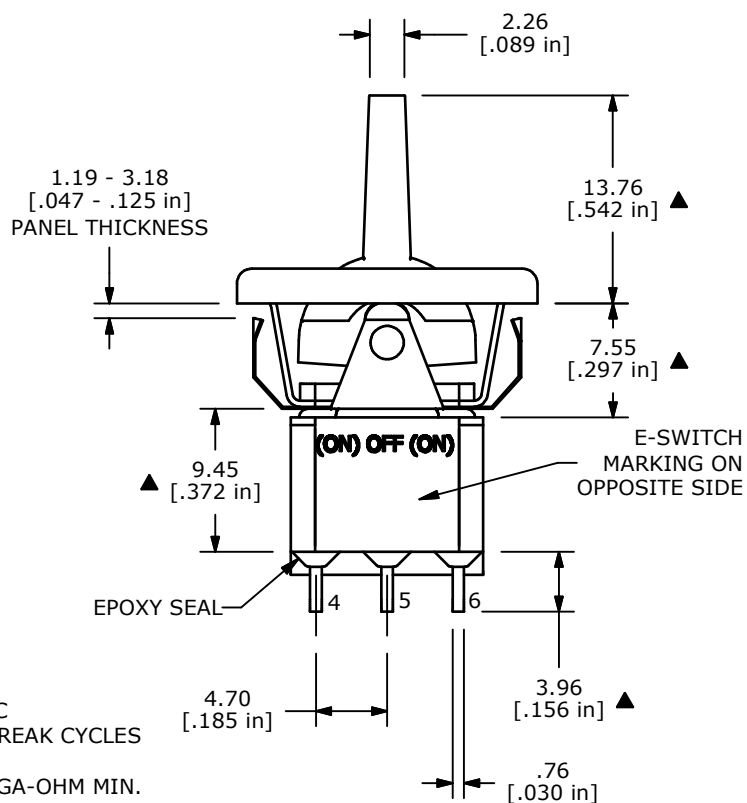

ISOMETRIC

RECOMENDED MOUNTING

SWITCH FUNCTION		
POS. 1	POS. 2	POS. 3
(ON)	OFF	(ON)
2-3, 5-6	OPEN	2-1, 5-4

(ON)=MOMENTARY

CIRCUIT: DPDT

NOTE:

1. ALL DIMENSIONS IN MM [INCH]
2. GENERAL TOLERANCE: X.X=±0.4
X.XX=±0.25
3. TERMINAL NUMBERS FOR REF ONLY
- ▲ 4. PLATING MATERIAL: SILVER
5. RATING: 2 AMPS @250VAC
5 AMPS @120VAC OR 28VDC
6. ELECTRIC LIFE: 50,000 MAKE-AND-BREAK CYCLES AT FULL LOAD.
7. INSULATION RESISTANCE: 1,000 MEGA-OHM MIN.
8. DIELECTRIC STRENGTH: 1,000 V RMS @SEA LEVEL.
9. OPERATING TEMP.: -30°C to 85°C
10. ▲ DENOTES CRITICAL PARAMETER.