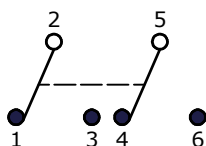

ISOMETRIC

RECOMENDED MOUNTING

SWITCH FUNCTION		
POS. 1	POS. 2	POS. 3
(ON)	OFF	(ON)
2-3, 5-6	OPEN	2-1, 5-4

(ON)=MOMENTARY

CIRCUIT: DPDT

NOTE:

1. ALL DIMENSIONS IN MM [INCH]
2. GENERAL TOLERANCE: X.X=±0.4
X.XX=±0.25
3. TERMINAL NUMBERS FOR REF ONLY
- ▲ 4. PLATING MATERIAL: SILVER
5. RATING: 2 AMPS @250VAC
5 AMPS @120VAC OR 28VDC
6. ELECTRIC LIFE: 50,000 MAKE-AND-BREAK CYCLES AT FULL LOAD.
7. INSULATION RESISTANCE: 1,000 MEGA-OHM MIN.
8. DIELECTRIC STRENGTH: 1,000 V RMS @SEA LEVEL.
9. OPERATING TEMP.: -30°C to 85°C
10. ▲ DENOTES CRITICAL PARAMETER.