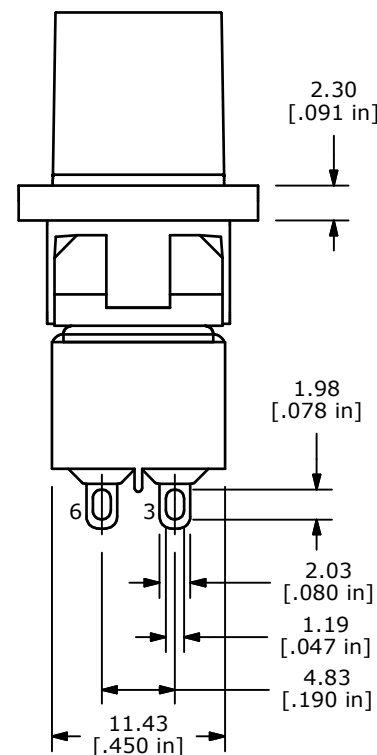

ISOMETRIC

RECOMENDED MOUNTING

SWITCH FUNCTION		
POS. 1	POS. 2	POS. 3
(ON)	OFF	(ON)
2-3, 5-6	OPEN	2-1, 5-4

(ON)=MOMENTARY

CIRCUIT: DPDT

NOTE:

1. ALL DIMENSIONS IN MM [INCH]
2. GENERAL TOLERANCE: X.X=±0.4
X.XX=±0.25
3. TERMINAL NUMBERS FOR REF ONLY
- ▲ 4. PLATING MATERIAL: SILVER
5. RATING: 2 AMPS @250VAC
5 AMPS @120VAC OR 28VDC
6. ELECTRIC LIFE: 50,000 MAKE-AND-BREAK CYCLES AT FULL LOAD.
7. INSULATION RESISTANCE: 1,000 MEGA-OHM MIN.
8. DIELECTRIC STRENGTH: 1,000 V RMS @SEA LEVEL.
9. OPERATING TEMP.: -30°C to 85°C
10. ▲ DENOTES CRITICAL PARAMETER.

B	21101	CLEAN UP DRAWING	4/11/13	EBP
A	14914	RELEASED FOR PRODUCTION	5/17/05	JB
REV	PCR NO	DESCRIPTION	DATE	BY

TITLE 300DP4R7BLKM1QEBLK				
SCALE 2:1	DATE 5/17/2005	DR JB	DWG T306000	REV B

THE INFORMATION CONTAINED IN THIS DOCUMENT IS PROPRIETARY TO E-SWITCH AND IS NOT TO BE COPIED OR TRANSFERRED