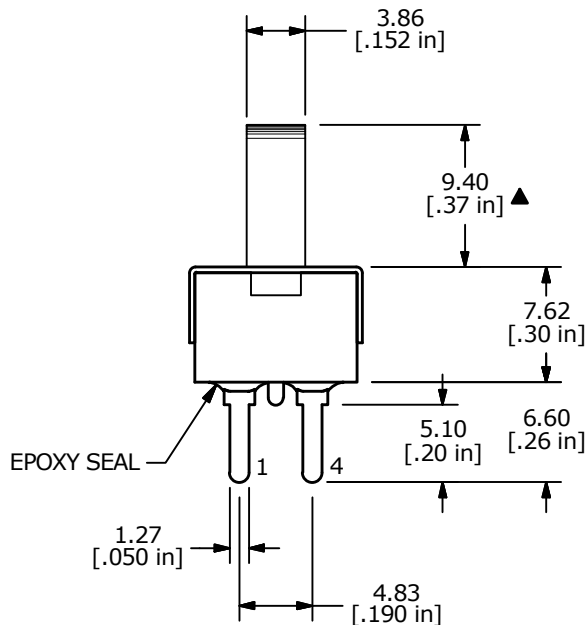

▲ SWITCH FUNCTION		
POS. 1	POS. 2	POS. 3
ON	OFF	ON
2-1, 5-4	OPEN	2-3, 5-6

CIRCUIT: DPDT

- NOTE:
- ALL DIMENSIONS IN MM [INCH]
  - GENERAL TOLERANCE: X.X =  $\pm 0.4$   
X.XX =  $\pm 0.25$
  - TERMINAL NUMBERS FOR REF ONLY
  - ▲ 4. PLATING MATERIAL: SILVER
  - CONTACT RATING: 2A @ 250VAC  
5A @ 120VAC OR 28VDC
  - ELECTRIC LIFE: 30,000 ACTUATIONS AT FULL LOAD.
  - INSULATION RESISTANCE: 1,000 MEGA-OHM MIN.
  - DIELECTRIC STRENGTH: 1,000 V RMS @SEA LEVEL.
  - OPERATING TEMP.: -30°C to 85°C
  - ▲ DENOTES CRITICAL PARAMETER.
  - 2011/65/EU (ROHS) COMPLIANT
  - CONTACT RESISTANCE: 10 mili OHM MAX. INITIAL @ 2-4 VDC  
100mA FOR BOTH SILVER AND GOLD PLATING

C	24170	update print and correct description	1/20/20	MW
B	19565	DRAWING UPDATE	1/6/11	BGL
REV	PCR NO	DESCRIPTION	DATE	BY

TITLE 500SDP3S3M2QEA				
SCALE 2:1	DATE 1/6/2011	DR BGL	DWG T521013	REV C

THE INFORMATION CONTAINED IN THIS DOCUMENT IS PROPRIETARY TO E-SWITCH AND IS NOT TO BE COPIED OR TRANSFERRED