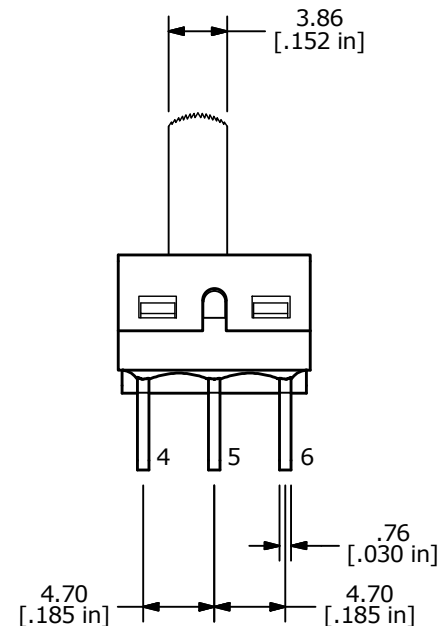

▲ SWITCH FUNCTION		
POS. 1	POS. 2	POS. 3
ON	OFF	ON
2-1, 5-4	OPEN	2-3, 5-6

CIRCUIT: DPDT

- NOTE:
- ALL DIMENSIONS IN MM [INCH]
  - GENERAL TOLERANCE: X.X =  $\pm 0.4$   
X.XX =  $\pm 0.25$
  - TERMINAL NUMBERS FOR REF ONLY
  - ▲ 4. PLATING MATERIAL: SILVER
  - CONTACT RATING: 2A @ 250VAC  
5A @ 120VAC OR 28VDC
  - ELECTRIC LIFE: 30,000 ACTUATIONS AT FULL LOAD.
  - INSULATION RESISTANCE: 1,000 MEGA-OHM MIN.
  - DIELECTRIC STRENGTH: 1,000 V RMS @SEA LEVEL.
  - OPERATING TEMP.: -30°C to 85°C
  - ▲ DENOTES CRITICAL PARAMETER.
  - 2011/65/EU (ROHS) COMPLIANT
  - CONTACT RESISTANCE: 10 mili OHM MAX. INITIAL @ 2-4 VDC  
100mA FOR BOTH SILVER AND GOLD PLATING

C	24170	update print and correct description	1/20/20	MW
B	19565	DRAWING UPDATE	1/6/11	BGL
REV	PCR NO	DESCRIPTION	DATE	BY

TITLE 500SDP3S3M2QEA				
SCALE 2:1	DATE 1/6/2011	DR BGL	DWG T521013	REV C

THE INFORMATION CONTAINED IN THIS DOCUMENT IS PROPRIETARY TO E-SWITCH AND IS NOT TO BE COPIED OR TRANSFERRED