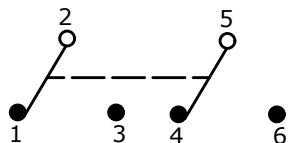

▲ SWITCH FUNCTION		
POS. 1	POS. 2	POS. 3
ON	OFF	ON
2-1, 5-4	OPEN	2-3, 5-6

CIRCUIT: DPDT

- NOTE:
- ALL DIMENSIONS IN MM [INCH]
  - GENERAL TOLERANCE: X.X =  $\pm 0.4$   
X.XX =  $\pm 0.25$
  - TERMINAL NUMBERS FOR REF ONLY
  - ▲ 4. PLATING MATERIAL: SILVER
  - CONTACT RATING: 2A @ 250VAC  
5A @ 120VAC OR 28VDC
  - ELECTRIC LIFE: 30,000 ACTUATIONS AT FULL LOAD.
  - INSULATION RESISTANCE: 1,000 MEGA-OHM MIN.
  - DIELECTRIC STRENGTH: 1,000 V RMS @SEA LEVEL.
  - OPERATING TEMP.: -30°C to 85°C
  - ▲ DENOTES CRITICAL PARAMETER.
  - 2011/65/EU (ROHS) COMPLIANT
  - CONTACT RESISTANCE: 10 mili OHM MAX. INITIAL @ 2-4 VDC  
100mA FOR BOTH SILVER AND GOLD PLATING

C	24170	update print and correct description	1/20/20	MW
B	19565	DRAWING UPDATE	1/6/11	BGL
REV	PCR NO	DESCRIPTION	DATE	BY

TITLE 500SDP3S3M2QEA				
SCALE 2:1	DATE 1/6/2011	DR BGL	DWG T521013	REV C

THE INFORMATION CONTAINED IN THIS DOCUMENT IS PROPRIETARY TO E-SWITCH AND IS NOT TO BE COPIED OR TRANSFERRED