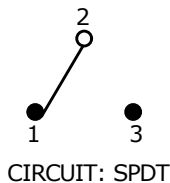

| ▲ SWITCH FUNCTION |        |        |
|-------------------|--------|--------|
| POS. 1            | POS. 2 | POS. 3 |
|                   |        |        |
| ON                | NONE   | ON     |
| 2-1               | N/A    | 2-3    |

- NOTE:
1. ALL DIMENSIONS IN MM [INCH]
  2. GENERAL TOLERANCE: X.X = ±0.4  
X.XX = ±0.25
  3. TERMINAL NUMBERS FOR REF ONLY
  - ▲ 4. PLATING MATERIAL: SILVER
  5. CONTACT RATING: 5A @120VAC or 28VDC, 2A @250VAC
  6. ELECTRIC LIFE: 30,000 ACTUATIONS AT FULL LOAD.
  7. INSULATION RESISTANCE: 1,000 MEGA-OHM MIN.
  8. DIELECTRIC STRENGTH: 1,000 V RMS @SEA LEVEL
  9. OPERATING TEMP.: -30°C to 85°C
  10. ▲ DENOTES CRITICAL PARAMETER.
  11. CONTACT RESISTANCE: 10m OHM MAX INITIAL @ 2-4VDC