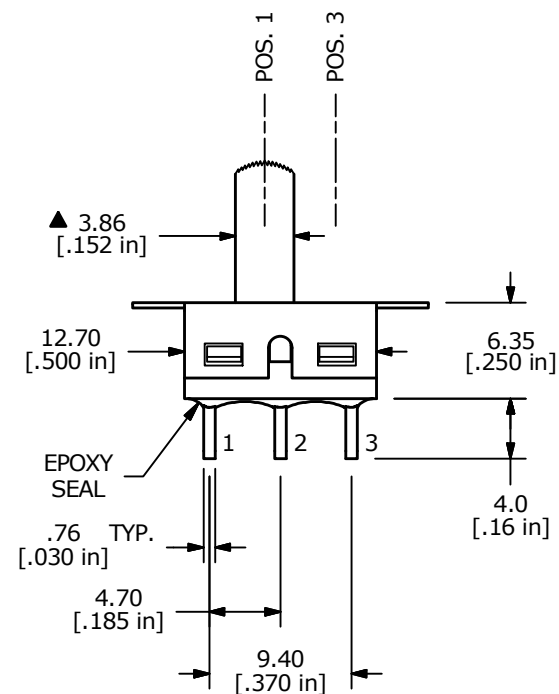

| ▲ SWITCH FUNCTION |        |        |
|-------------------|--------|--------|
| POS. 1            | POS. 2 | POS. 3 |
|                   |        |        |
| ON                | NONE   | ON     |
| 2-1               | N/A    | 2-3    |

- NOTE:
1. ALL DIMENSIONS IN MM [INCH]
  2. GENERAL TOLERANCE: X.X = ±0.4  
X.XX = ±0.25
  3. TERMINAL NUMBERS FOR REF ONLY
  - ▲ 4. PLATING MATERIAL: SILVER
  5. CONTACT RATING: 5A @120VAC or 28VDC, 2A @250VAC
  6. ELECTRIC LIFE: 30,000 ACTUATIONS AT FULL LOAD.
  7. INSULATION RESISTANCE: 1,000 MEGA-OHM MIN.
  8. DIELECTRIC STRENGTH: 1,000 V RMS @SEA LEVEL
  9. OPERATING TEMP.: -30°C to 85°C
  10. ▲ DENOTES CRITICAL PARAMETER.
  11. CONTACT RESISTANCE: 10m OHM MAX INITIAL @ 2-4VDC

|                      |                |        |             |       |
|----------------------|----------------|--------|-------------|-------|
| TITLE 500SSP1S3M1QEB |                |        |             |       |
| SCALE 2:1            | DATE 4/29/2002 | DR CJB | DWG T513003 | REV C |