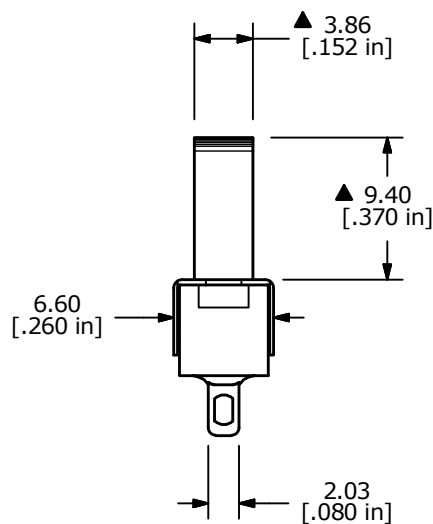

| ▲ SWITCH FUNCTION |        |        |
|-------------------|--------|--------|
| POS. 1            | POS. 2 | POS. 3 |
|                   |        |        |
| ON                | NONE   | ON     |
| 2-1               | N/A    | 2-3    |

- NOTE:
1. ALL DIMENSIONS IN MM [INCH]
  2. GENERAL TOLERANCE: X.X = ±0.4  
X.XX = ±0.25
  3. TERMINAL NUMBERS FOR REF ONLY
  - ▲ 4. PLATING MATERIAL: SILVER
  5. CONTACT RATING: 5A @120VAC or 28VDC, 2A @250VAC
  6. ELECTRIC LIFE: 30,000 ACTUATIONS AT FULL LOAD.
  7. INSULATION RESISTANCE: 1,000 MEGA-OHM MIN.
  8. DIELECTRIC STRENGTH: 1,000 V RMS @SEA LEVEL
  9. OPERATING TEMP.: -30°C to 85°C
  10. ▲ DENOTES CRITICAL PARAMETER.
  11. CONTACT RESISTANCE: 10m OHM MAX INITIAL @ 2-4VDC

|                      |                |        |             |       |
|----------------------|----------------|--------|-------------|-------|
| TITLE 500SSP1S3M1QEB |                |        |             |       |
| SCALE 2:1            | DATE 4/29/2002 | DR CJB | DWG T513003 | REV C |