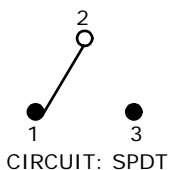

| SWITCH FUNCTION |        |        |
|-----------------|--------|--------|
| POS. 1          | POS. 2 | POS. 3 |
|                 |        |        |
| ON              | OFF    | ON     |
| 2-1             | OPEN   | 2-3    |

**NOTE:**

1. ALL DIMENSIONS IN MM [INCH]
2. GENERAL TOLERANCE: X.X=±0.4  
X.XX=±0.25
3. TERMINAL NUMBERS FOR REF ONLY
- ▲ 4. PLATING MATERIAL: SILVER
5. RATING: 2A @250VAC  
5A @120VAC OR 28 VDC
6. ELECTRIC LIFE: 30,000 ACTUATIONS AT FULL LOAD.
7. INSULATION RESISTANCE: 1,000 MEGA-OHM MIN.
8. DIELECTRIC STRENGTH: 1,000 V RMS @SEA LEVEL.
9. OPERATING TEMP.: -30°C to 85°C
10. ▲ DENOTES CRITICAL PARAMETER.