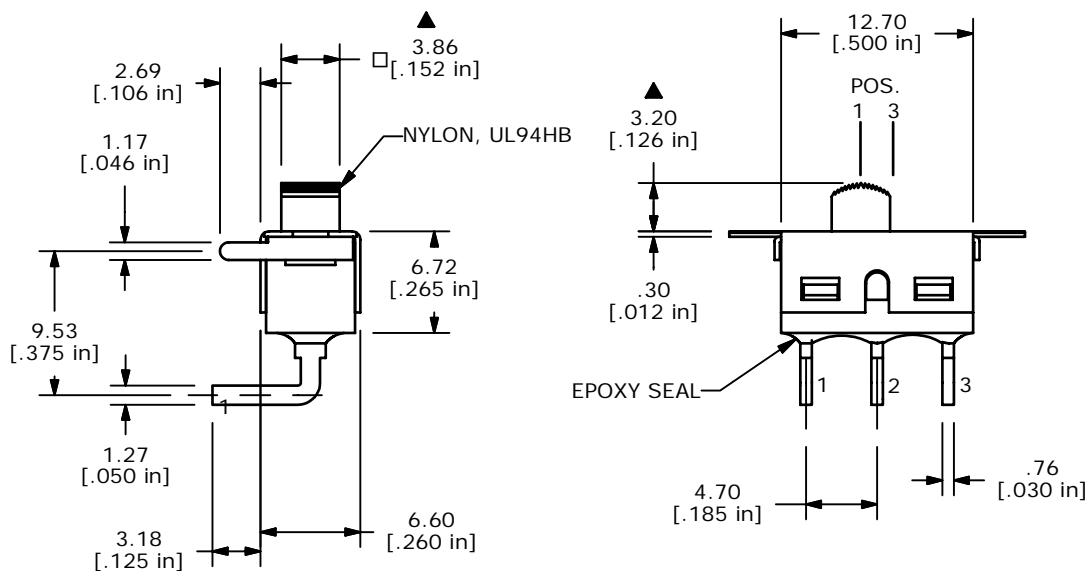

| SWITCH FUNCTION |        |        |
|-----------------|--------|--------|
| POS. 1          | POS. 2 | POS. 3 |
|                 |        |        |
| ON              | OFF    | ON     |
| 2-1             | OPEN   | 2-3    |

**NOTE:**

1. ALL DIMENSIONS IN MM [INCH]
2. GENERAL TOLERANCE: X.X=±0.4  
X.XX=±0.25
3. TERMINAL NUMBERS FOR REF ONLY
- ▲ 4. PLATING MATERIAL: SILVER
5. RATING: 2A @250VAC  
5A @120VAC OR 28 VDC
6. ELECTRIC LIFE: 30,000 ACTUATIONS AT FULL LOAD.
7. INSULATION RESISTANCE: 1,000 MEGA-OHM MIN.
8. DIELECTRIC STRENGTH: 1,000 V RMS @SEA LEVEL.
9. OPERATING TEMP.: -30°C to 85°C
10. ▲ DENOTES CRITICAL PARAMETER.

|                             |           |    |         |     |
|-----------------------------|-----------|----|---------|-----|
| TITLE <b>500SSP3S4M6QEB</b> |           |    |         |     |
| SCALE                       | DATE      | DR | DWG     | REV |
| 2:1                         | 6/17/2005 | JB | T507002 | B   |