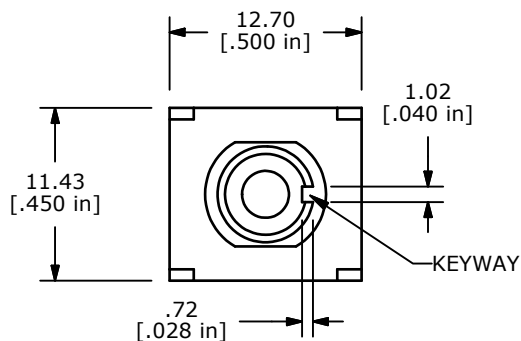

| SWITCH FUNCTION | |
|-----------------|----------|
| POS. 1 | POS. 2 |
| | |
| ON | (ON) |
| 1-3, 4-6 | 1-2, 4-5 |

() = MOMENTARY

- NOTE:
1. ALL DIMENSIONS IN MM [INCH]
 2. GENERAL TOLERANCE: X.X=±0.4
X.XX=±0.25
 3. TERMINAL NUMBERS FOR REF ONLY
 - ▲4. CONTACT MATERIAL: SILVER
 5. RATING: 1A @ 250 VAC
3A @ 120 VAC OR 28 VDC MAX.
 6. ELECTRIC LIFE: 50,000 MAKE-AND-BREAK CYCLES AT FULL LOAD
 7. INSULATION RESISTANCE: 1,000 MEGA-OHM MIN.
 8. ACUATION FORCE: 300 ± 100gf
 - ▲9. TRAVEL: 1.0 ± 0.2mm
 10. CONTACT RESISTANCE: 20 mOHM MAX.
TYPICAL @ 2-4 VDC
 11. DIELECTRIC STRENGTH: 1,000 V RMS @ SEA LEVEL.
 12. OPERATING TEMP.: -30°C to 85°C
 13. ▲ DENOTES CRITICAL PARAMETER.
 14. 2002/95/EC (ROHS) COMPLIANT.

THE INFORMATION CONTAINED IN THIS DOCUMENT IS PROPRIETARY TO E-SWITCH AND IS NOT TO BE COPIED OR TRANSFERRED

TITLE 700DP7B10M1QE

| | | | | |
|-------|-----------|----|---------|-----|
| SCALE | DATE | DR | DWG | REV |
| 2:1 | 5/19/2006 | CT | T721003 | F |