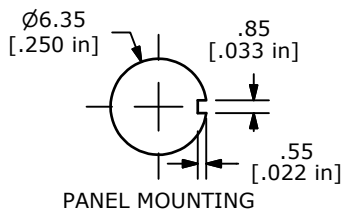

| SWITCH FUNCTION | |
|-----------------|----------|
| POS. 1 | POS. 2 |
| | |
| ON | (ON) |
| 1-3, 4-6 | 1-2, 4-5 |

() = MOMENTARY

- NOTE:
1. ALL DIMENSIONS IN MM [INCH]
 2. GENERAL TOLERANCE: X.X=±0.4
X.XX=±0.25
 3. TERMINAL NUMBERS FOR REF ONLY
 - ▲4. CONTACT MATERIAL: SILVER
 5. RATING: 1A @ 250 VAC
3A @ 120 VAC OR 28 VDC MAX.
 6. ELECTRIC LIFE: 50,000 MAKE-AND-BREAK CYCLES AT FULL LOAD
 7. INSULATION RESISTANCE: 1,000 MEGA-OHM MIN.
 8. ACUATION FORCE: 300 ± 100gf
 - ▲9. TRAVEL: 1.0 ± 0.2mm
 10. CONTACT RESISTANCE: 20 mOHM MAX.
TYPICAL @ 2-4 VDC
 11. DIELECTRIC STRENGTH: 1,000 V RMS @ SEA LEVEL.
 12. OPERATING TEMP.: -30°C to 85°C
 13. ▲ DENOTES CRITICAL PARAMETER.
 14. 2002/95/EC (ROHS) COMPLIANT.

THE INFORMATION CONTAINED IN THIS DOCUMENT IS PROPRIETARY TO E-SWITCH AND IS NOT TO BE COPIED OR TRANSFERRED

TITLE 700DP7B10M1QE

| | | | | |
|-------|-----------|----|---------|-----|
| SCALE | DATE | DR | DWG | REV |
| 2:1 | 5/19/2006 | CT | T721003 | F |