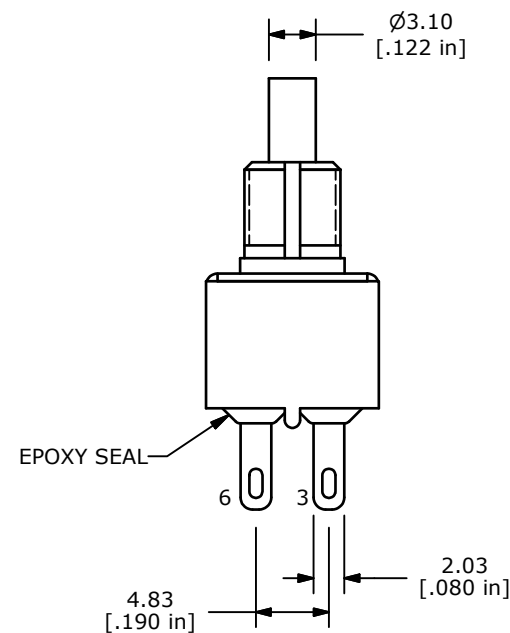

| SWITCH FUNCTION | |
|-----------------|----------|
| POS. 1 | POS. 2 |
| | |
| ON | (ON) |
| 1-3, 4-6 | 1-2, 4-5 |

() = MOMENTARY

- NOTE:
1. ALL DIMENSIONS IN MM [INCH]
 2. GENERAL TOLERANCE: X.X=±0.4
X.XX=±0.25
 3. TERMINAL NUMBERS FOR REF ONLY
 - ▲4. CONTACT MATERIAL: SILVER
 5. RATING: 1A @ 250 VAC
3A @ 120 VAC OR 28 VDC MAX.
 6. ELECTRIC LIFE: 50,000 MAKE-AND-BREAK CYCLES AT FULL LOAD
 7. INSULATION RESISTANCE: 1,000 MEGA-OHM MIN.
 8. ACUATION FORCE: 300 ± 100gf
 - ▲9. TRAVEL: 1.0 ± 0.2mm
 10. CONTACT RESISTANCE: 20 mOHM MAX.
TYPICAL @ 2-4 VDC
 11. DIELECTRIC STRENGTH: 1,000 V RMS @ SEA LEVEL.
 12. OPERATING TEMP.: -30°C to 85°C
 13. ▲ DENOTES CRITICAL PARAMETER.
 14. 2002/95/EC (ROHS) COMPLIANT.

THE INFORMATION CONTAINED IN THIS DOCUMENT IS PROPRIETARY TO E-SWITCH AND IS NOT TO BE COPIED OR TRANSFERRED

TITLE 700DP7B10M1QE

| | | | | |
|-------|-----------|----|---------|-----|
| SCALE | DATE | DR | DWG | REV |
| 2:1 | 5/19/2006 | CT | T721003 | F |