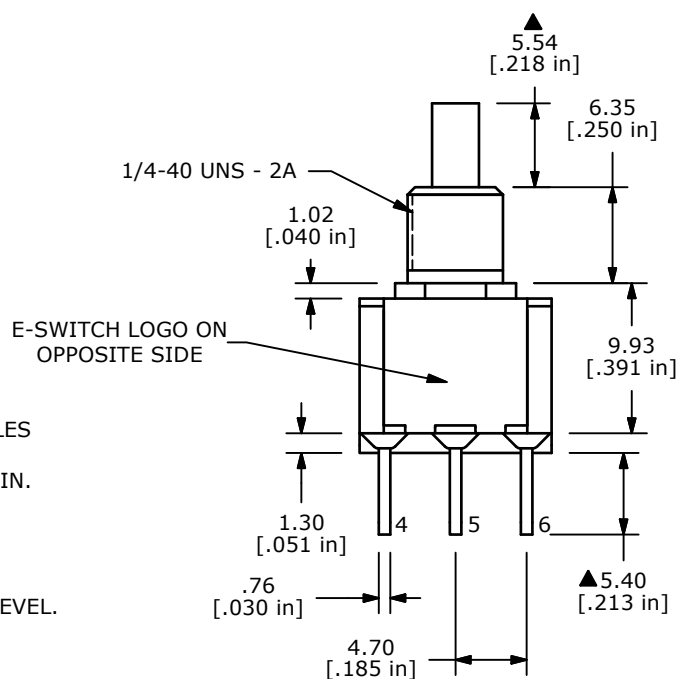

| SWITCH FUNCTION | |
|-----------------|----------|
| POS. 1 | POS. 2 |
| | |
| ON | (ON) |
| 1-3, 4-6 | 1-2, 4-5 |

() = MOMENTARY

- NOTE:
1. ALL DIMENSIONS IN MM [INCH]
 2. GENERAL TOLERANCE: X.X=±0.4
X.XX=±0.25
 3. TERMINAL NUMBERS FOR REF ONLY
 - ▲4. CONTACT MATERIAL: SILVER
 5. RATING: 1A @ 250 VAC
3A @ 120 VAC OR 28 VDC MAX.
 6. ELECTRIC LIFE: 50,000 MAKE-AND-BREAK CYCLES AT FULL LOAD
 7. INSULATION RESISTANCE: 1,000 MEGA-OHM MIN.
 8. ACUATION FORCE: 300 ± 100gf
 - ▲9. TRAVEL: 1.0 ± 0.2mm
 10. CONTACT RESISTANCE: 20 mOHM MAX.
TYPICAL @ 2-4 VDC
 11. DIELECTRIC STRENGTH: 1,000 V RMS @ SEA LEVEL.
 12. OPERATING TEMP.: -30°C to 85°C
 13. ▲ DENOTES CRITICAL PARAMETER.
 14. 2002/95/EC (ROHS) COMPLIANT.

THE INFORMATION CONTAINED IN THIS DOCUMENT IS PROPRIETARY TO E-SWITCH AND IS NOT TO BE COPIED OR TRANSFERRED

TITLE 700DP7B10M1QE

| | | | | |
|-------|-----------|----|---------|-----|
| SCALE | DATE | DR | DWG | REV |
| 2:1 | 5/19/2006 | CT | T721003 | F |