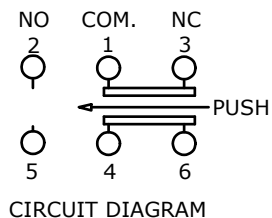

| SWITCH FUNCTION | |
|-----------------|----------|
| POS. 1 | POS. 2 |
| | |
| ON | (ON) |
| 1-3, 4-6 | 1-2, 4-5 |

() = MOMENTARY

- NOTE:
1. ALL DIMENSIONS IN MM [INCH]
 2. GENERAL TOLERANCE: X.X=±0.4
X.XX=±0.25
 3. TERMINAL NUMBERS FOR REF ONLY
 - ▲4. CONTACT MATERIAL: SILVER
 5. RATING: 1A @ 250 VAC
3A @ 120 VAC OR 28 VDC MAX.
 6. ELECTRIC LIFE: 50,000 MAKE-AND-BREAK CYCLES AT FULL LOAD
 7. INSULATION RESISTANCE: 1,000 MEGA-OHM MIN.
 8. ACUATION FORCE: 300 ± 100gf
 - ▲9. TRAVEL: 1.0 ± 0.2mm
 10. CONTACT RESISTANCE: 20 mOHM MAX.
TYPICAL @ 2-4 VDC
 11. DIELECTRIC STRENGTH: 1,000 V RMS @ SEA LEVEL.
 12. OPERATING TEMP.: -30°C to 85°C
 13. ▲ DENOTES CRITICAL PARAMETER.
 14. 2002/95/EC (ROHS) COMPLIANT.

THE INFORMATION CONTAINED IN THIS DOCUMENT IS PROPRIETARY TO E-SWITCH AND IS NOT TO BE COPIED OR TRANSFERRED

TITLE 700DP7B10M1QE

| | | | | |
|-------|-----------|----|---------|-----|
| SCALE | DATE | DR | DWG | REV |
| 2:1 | 5/19/2006 | CT | T721003 | F |