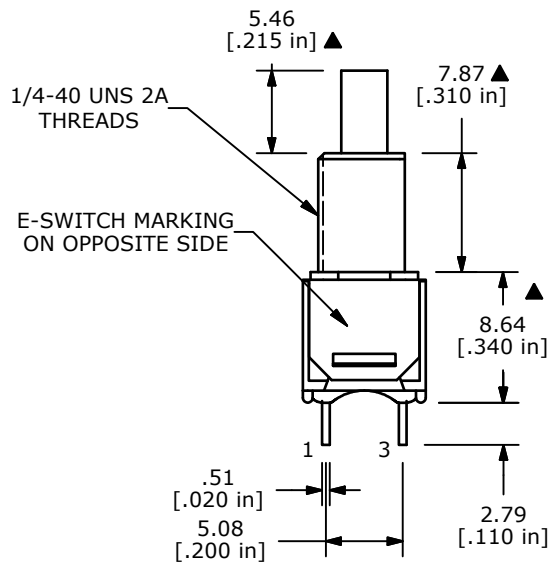

SWITCH FUNCTION	
POS. 1	POS. 2
OFF	(ON)
OPEN	1-3

(ON)=MOMENTARY

NOTE:

1. ALL DIMENSIONS IN MM [INCH]
2. GENERAL TOLERANCE: X.X=±0.4
X.XX=±0.25
3. TERMINAL NUMBERS FOR REF ONLY
- ▲4. CONTACT MATERIAL: SILVER
- ▲5. RATING: 1A @ 250 VAC
3A @ 120 VAC OR 28 VDC
6. MECHANICAL LIFE: 50,000 MAKE-AND-BREAK CYCLES
7. CONTACT RESISTANCE: 20 mΩ MAX. INITIAL @ 2-4VDC
100mA FOR BOTH GOLD AND SILVER CONTACTS
8. INSULATION RESISTANCE: 1,000 MEGA-OHM MIN.
9. DIELECTRIC STRENGTH: 1,000 V RMS @SEA LEVEL.
10. OPERATING TEMP.: -30°C to 85°C
10. HARDWARE TO BE SHIPPED BULK
T100000 - HEXNUT - QTY 2
T100011 - LOCKWASHER - QTY 1
T100002 - LOCKRING - QTY 1
11. ▲ DENOTES CRITICAL PARAMETER.
12. 2002/95/EC (ROHS) COMPLIANT

TITLE 800SP9B9M1QE H				
SCALE 2:1	DATE 3/29/2009	DR BMA	DWG ST811050	REV B

B	20040	UPDATE DRAWING	06/30/11	BMA
A	15912	RELEASED FOR PRODUCTION	03/29/06	PH
REV	PCR NO	DESCRIPTION	DATE	BY

THE INFORMATION CONTAINED IN THIS DOCUMENT IS PROPRIETARY TO E-SWITCH AND IS NOT TO BE COPIED OR TRANSFERRED