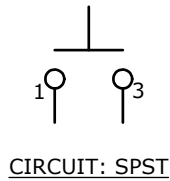

SWITCH FUNCTION	
POS. 1	POS. 2
OFF	(ON)
OPEN	1-3

(ON)=MOMENTARY

NOTE:

1. ALL DIMENSIONS IN MM [INCH]
2. GENERAL TOLERANCE: X.X=±0.4
X.XX=±0.25
3. TERMINAL NUMBERS FOR REF ONLY
- ▲4. CONTACT MATERIAL: SILVER
- ▲5. RATING: 1A @ 250 VAC
3A @ 120 VAC OR 28 VDC
6. MECHANICAL LIFE: 50,000 MAKE-AND-BREAK CYCLES
7. CONTACT RESISTANCE: 20 mΩ MAX. INITIAL @ 2-4VDC
100mA FOR BOTH GOLD AND SILVER CONTACTS
8. INSULATION RESISTANCE: 1,000 MEGA-OHM MIN.
9. DIELECTRIC STRENGTH: 1,000 V RMS @SEA LEVEL.
10. OPERATING TEMP.: -30°C to 85°C
10. HARDWARE TO BE SHIPPED BULK
T100000 - HEXNUT - QTY 2
T100011 - LOCKWASHER - QTY 1
T100002 - LOCKRING - QTY 1
11. ▲ DENOTES CRITICAL PARAMETER.
12. 2002/95/EC (ROHS) COMPLIANT

TITLE 800SP9B9M1QE H				
SCALE 2:1	DATE 3/29/2009	DR BMA	DWG ST811050	REV B

B	20040	UPDATE DRAWING	06/30/11	BMA
A	15912	RELEASED FOR PRODUCTION	03/29/06	PH
REV	PCR NO	DESCRIPTION	DATE	BY

THE INFORMATION CONTAINED IN THIS DOCUMENT IS PROPRIETARY TO E-SWITCH AND IS NOT TO BE COPIED OR TRANSFERRED