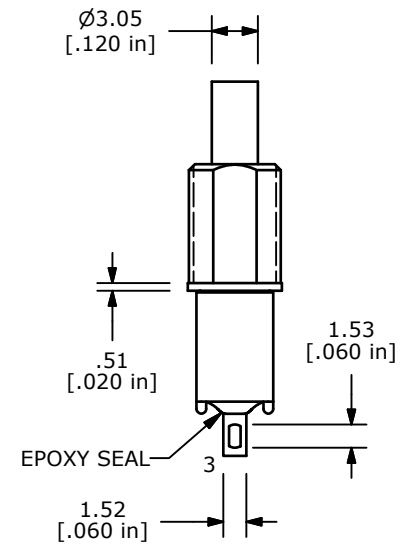

SWITCH FUNCTION	
POS. 1	POS. 2
OFF	(ON)
OPEN	1-3

(ON)=MOMENTARY

NOTE:

1. ALL DIMENSIONS IN MM [INCH]
2. GENERAL TOLERANCE: X.X=±0.4
X.XX=±0.25
3. TERMINAL NUMBERS FOR REF ONLY
- ▲4. CONTACT MATERIAL: SILVER
- ▲5. RATING: 1A @ 250 VAC
3A @ 120 VAC OR 28 VDC
6. MECHANICAL LIFE: 50,000 MAKE-AND-BREAK CYCLES
7. CONTACT RESISTANCE: 20 mΩ MAX. INITIAL @ 2-4VDC
100mA FOR BOTH GOLD AND SILVER CONTACTS
8. INSULATION RESISTANCE: 1,000 MEGA-OHM MIN.
9. DIELECTRIC STRENGTH: 1,000 V RMS @SEA LEVEL.
10. OPERATING TEMP.: -30°C to 85°C
10. HARDWARE TO BE SHIPPED BULK
T100000 - HEXNUT - QTY 2
T100011 - LOCKWASHER - QTY 1
T100002 - LOCKRING - QTY 1
11. ▲ DENOTES CRITICAL PARAMETER.
12. 2002/95/EC (ROHS) COMPLIANT

TITLE 800SP9B9M1QE H				
SCALE 2:1	DATE 3/29/2009	DR BMA	DWG ST811050	REV B

B	20040	UPDATE DRAWING	06/30/11	BMA
A	15912	RELEASED FOR PRODUCTION	03/29/06	PH
REV	PCR NO	DESCRIPTION	DATE	BY

THE INFORMATION CONTAINED IN THIS DOCUMENT IS PROPRIETARY TO E-SWITCH AND IS NOT TO BE COPIED OR TRANSFERRED