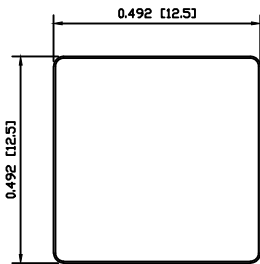

**OBSOLETE**  
April 2019  
PCR 23851

EXPLODED VIEW

ASSEMBLED VIEW

DIMENSIONS INCHES [MILLIMETERS]

GENERAL TOLERANCES  
±0.008 [±0.2] / ±1\*

ACC-C16-2

THE INFORMATION CONTAINED IN THIS DOCUMENT IS PROPRIETARY TO E-SWITCH AND IS NOT TO BE COPIED OR TRANSFERRED