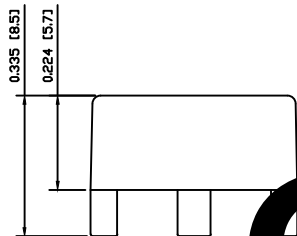

**SPECIFICATIONS**

FITS:  
KS Series with 00 Actuator Style

APPROVALS:

**RoHS**  
COMPLIANT

**MATERIALS**

CAP:  
Acrylonitrile Butadiene Styrene (ABS)

**COLORS**

CAP COLOR:  
Black

**OBSOLETE**  
April 2019  
PCR 23851

EXPLODED VIEW

ASSEMBLED VIEW

DIMENSIONS INCHES [MILLIMETERS]

GENERAL TOLERANCES  
±0.008 [±0.2] / ±1\*

ACC-C16-2

THE INFORMATION CONTAINED IN THIS DOCUMENT IS PROPRIETARY TO E-SWITCH AND IS NOT TO BE COPIED OR TRANSFERRED