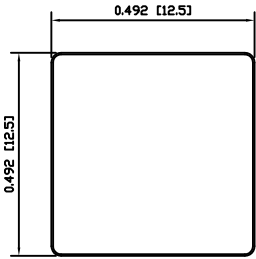

SPECIFICATIONS

FITS:
KS Series with 00 Actuator Style

APPROVALS:
RoHS
COMPLIANT

MATERIALS

CAP:
Acrylonitrile Butadiene Styrene (ABS)

COLORS

CAP COLOR:
Red

OBSOLETE
May 2017
PCR 22867