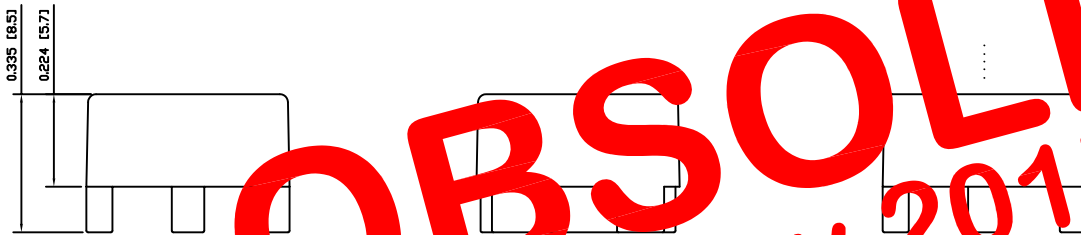

SPECIFICATIONS

FITS:
KS Series with 00 Actuator Style

APPROVALS:
RoHS
COMPLIANT

MATERIALS

CAP:
Acrylonitrile Butadiene Styrene (ABS)

COLORS

CAP COLOR:
Red

OBSOLETE
May 2017
PCR 22867