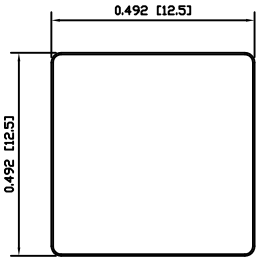

SPECIFICATIONS

FITS:
KS Series with 00 Actuator Style

APPROVALS:
RoHS
COMPLIANT

MATERIALS

CAP:
Acrylonitrile Butadiene Styrene (ABS)

COLORS

CAP COLOR:
Green

OBSOLETE
May 2017
PCR 22867