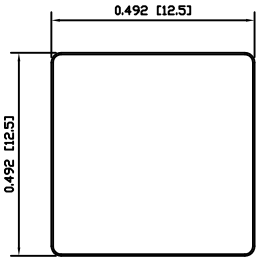

SPECIFICATIONS

FITS:
KS Series with 00 Actuator Style

APPROVALS:
RoHS
COMPLIANT

MATERIALS

CAP:
Acrylonitrile Butadiene Styrene (ABS)

COLORS

CAP COLOR:
Dark Grey

OBSOLETE
May 2017
PCR 22867