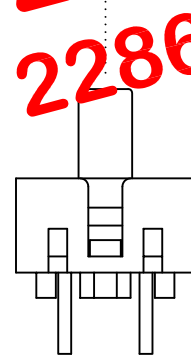

SPECIFICATIONS

FITS:
KS Series with 03 Actuator Style
APPROVALS:
RoHS
COMPLIANT

MATERIALS

CAP:
Acrylonitrile Butadiene Styrene (ABS)

COLORS

CAP COLOR:
Green

OBSOLETE
May 2017
PCR 22867

EXPLODED VIEW

ASSEMBLED VIEW

ACC-C17-6

DIMENSIONS
INCHES [MILLIMETERS]
GENERAL TOLERANCES
±0.008 [±0.2] / ±1'

THE INFORMATION CONTAINED IN THIS DOCUMENT IS PROPRIETARY TO E-SWITCH AND IS NOT TO BE COPIED OR TRANSFERRED

B	CORRECTED REFERENCED ACTUATOR STYLE TO "03"	PCRD0111	09/09/15	CAB
A	INITIAL RELEASE	PCRD0051	09/08/06	CAB
REV.	DESCRIPTION	PCR	DATE	DRAWN BY

SCALE
DRAWING NOT TO SCALE

PROJECTION
DRAWING NUMBER
29-ACCC176