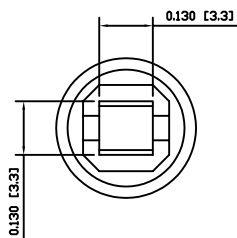

SPECIFICATIONS

FITS:
KS Series with 03 Actuator Style
APPROVALS:
RoHS
COMPLIANT

MATERIALS

CAP:
Acrylonitrile Butadiene Styrene (ABS)

COLORS

CAP COLOR:
Green

OBSOLETE
May 2017
PCR 22867

EXPLODED VIEW

ASSEMBLED VIEW

ACC-C17-6

DIMENSIONS
INCHES [MILLIMETERS]
GENERAL TOLERANCES
±0.008 [±0.2] / ±1'

THE INFORMATION CONTAINED IN THIS DOCUMENT IS PROPRIETARY TO E-SWITCH AND IS NOT TO BE COPIED OR TRANSFERRED

B	CORRECTED REFERENCED ACTUATOR STYLE TO "03"	PCRD0111	09/09/15	CAB
A	INITIAL RELEASE	PCRD0051	09/08/06	CAB
REV.	DESCRIPTION	PCR	DATE	DRAWN BY

SCALE
DRAWING NOT TO SCALE

PROJECTION
DRAWING NUMBER
29-ACCC176