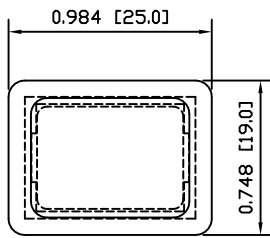

SPECIFICATIONS

FITS:
RA1 Series
RAB Series

APPROVALS:

RoHS
COMPLIANT

MATERIALS

CAP:
Polyvinyl Chloride (PVC)

COLORS

CAP:
Clear

DIMENSIONS	INCHES [MILLIMETERS]
GENERAL TOLERANCES	±0.008 [±0.2] / ±1'
SCALE	DRAWING NOT TO SCALE
PROJECTION	

DRAWING NUMBER	DATE	REVISION
38-ACCP01	JANUARY 14, 2010	A

X-ON Electronics

Largest Supplier of Electrical and Electronic Components