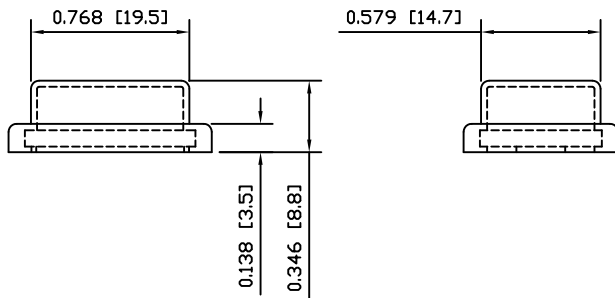

SPECIFICATIONS

FITS:
RA1 Series
RAB Series

APPROVALS:

RoHS
COMPLIANT

MATERIALS

CAP:
Polyvinyl Chloride (PVC)

COLORS

CAP:
Clear

DIMENSIONS	INCHES [MILLIMETERS]
GENERAL TOLERANCES	±0.008 [±0.2] / ±1'
SCALE	DRAWING NOT TO SCALE
PROJECTION	

DRAWING NUMBER	DATE	REVISION
38-ACCP01	JANUARY 14, 2010	A

X-ON Electronics

Largest Supplier of Electrical and Electronic Components