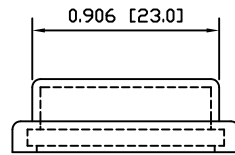

SPECIFICATIONS

FITS:
RA2 Series
RA4 Series

APPROVALS:

RoHS
COMPLIANT

MATERIALS

CAP:
Polyvinyl Chloride (PVC)

COLORS

CAP:
Clear

DIMENSIONS	INCHES [MILLIMETERS]
GENERAL TOLERANCES	±0.008 [±0.2] / ±1°
SCALE	DRAWING NOT TO SCALE
PROJECTION	

DRAWING NUMBER	DATE	REVISION
38-ACCP02	DECEMBER 9, 2009	A

X-ON Electronics

Largest Supplier of Electrical and Electronic Components