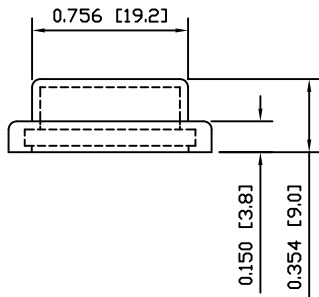

SPECIFICATIONS

FITS:
RA2 Series
RA4 Series

APPROVALS:

RoHS
COMPLIANT

MATERIALS

CAP:
Polyvinyl Chloride (PVC)

COLORS

CAP:
Clear

EXPLODED VIEW

ASSEMBLED VIEW

ACC-P02

THE INFORMATION CONTAINED IN THIS DOCUMENT IS PROPRIETARY TO E-SWITCH AND IS NOT TO BE COPIED OR TRANSFERRED

A	INITIAL RELEASE	PCRD0242	09/12/09	CAB
REV.	DESCRIPTION	PCR	DATE	DRAWN BY

DIMENSIONS	INCHES [MILLIMETERS]
GENERAL TOLERANCES	±0.008 [±0.2] / ±1°
SCALE	DRAWING NOT TO SCALE
PROJECTION	

DRAWING NUMBER	DATE	REVISION
38-ACCP02	DECEMBER 9, 2009	A

X-ON Electronics

Largest Supplier of Electrical and Electronic Components