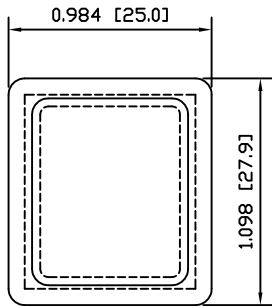

SPECIFICATIONS

FITS:
RA2 Series
RA4 Series

APPROVALS:

RoHS
COMPLIANT

MATERIALS

CAP:
Polyvinyl Chloride (PVC)

COLORS

CAP:
Clear

DIMENSIONS	INCHES [MILLIMETERS]
GENERAL TOLERANCES	±0.008 [±0.2] / ±1°
SCALE	DRAWING NOT TO SCALE
PROJECTION	

DRAWING NUMBER	DATE	REVISION
38-ACCP02	DECEMBER 9, 2009	A

X-ON Electronics

Largest Supplier of Electrical and Electronic Components