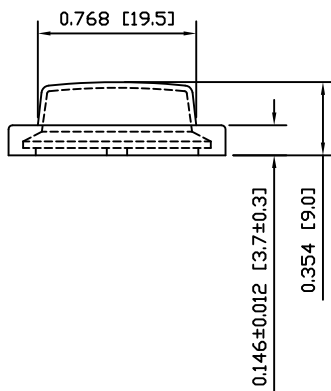

SPECIFICATIONS

FITS:  
RR1 Series  
RR8 Series

APPROVALS:

**RoHS**  
COMPLIANT

MATERIALS

CAP:  
Polyvinyl Chloride (PVC)

COLORS

CAP:  
Clear

EXPLODED VIEW

ASSEMBLED VIEW

0.035±0.012 [0.9±0.3]

ACC-P03

THE INFORMATION CONTAINED IN THIS DOCUMENT IS PROPRIETARY TO E-SWITCH AND IS NOT TO BE COPIED OR TRANSFERRED

A	INITIAL RELEASE	19412	10/11/04	CAB
REV.	DESCRIPTION	PCR	DATE	DRAWN BY

DIMENSIONS	INCHES [MILLIMETERS]
GENERAL TOLERANCES	±0.020 [±0.5] / ±1°
SCALE	DRAWING NOT TO SCALE
PROJECTION	

ITEM NUMBER	DATE	REVISION
38-ACCP03	NOVEMBER 4, 2010	A