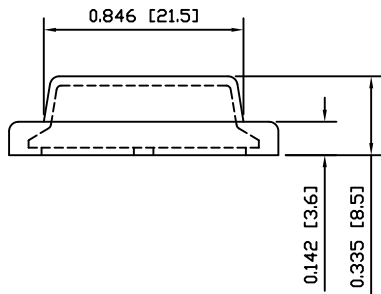

SPECIFICATIONS

FITS:
RRA Series

APPROVALS:
RoHS
COMPLIANT

MATERIALS

CAP:
Polyvinyl Chloride (PVC)

COLORS

CAP:
Clear

EXPLODED VIEW

DIMENSIONS	INCHES [MILLIMETERS]
GENERAL TOLERANCES	±0.008 [±0.2] / ±1'
SCALE	DRAWING NOT TO SCALE
PROJECTION	

DRAWING NUMBER	DATE	REVISION
38-ACCP04	SEPTEMBER 28, 2009	A

X-ON Electronics

Largest Supplier of Electrical and Electronic Components