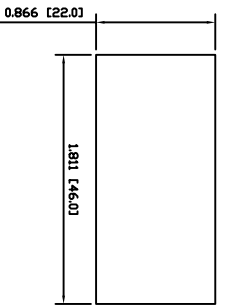

SUGGESTED PANEL CUTOUT