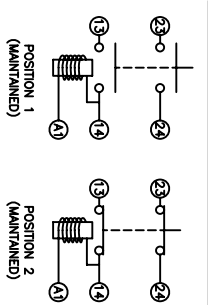

POSITION 2
↑
POSITION 1
↑

RUBBER GASKET

SCHEMATIC

SPECIFICATIONS

FUNCTION:
2PT OFF-ON
Auto OFF Below Calibration Voltage
Remote Trip

RATINGS:
ANSI/UL 508 and CAN/CSA C22.2 No.14 (E195908):
16A 120VAC [cUrRul]
1/2HP 120VAC (9.6A FLA, 56.6A LRA) [cUrRul]

CALIBRATION VOLTAGE:
Use 120±50Hz
Release: 55-75V

ELECTRICAL LIFE:
6,000 Cycles [cUrRul]

INGRESS PROTECTION:
IP55

APPROVALS:

COLORS AND MARKINGS

BEZEL:
Black

ACTUATOR:
ON: Green
OFF: Red

MARKING:
I/O Vertical (1)

MARKING COLOR:
White

MATERIALS

UPPER BODY:
Polyamide 6/6 (PA66)

LOWER BODY:
Polyamide 6/6 (PA66+G10)

BEZEL:
Polyamide 6/6 (PA66+G10)

ACTUATORS:
Polyamide 6/6 (PA66)

MOUNTING EARS:
Polyamide 6/6 (PA66)

COVER:
Polyvinyl Chloride (PVC)

REV.	BY	DATE	CHG
A	BT	09/08/10	CAB
A	BT	09/08/10	CAB

Removed 12A rating
INITIAL RELEASE DESCRIPTION
20599
205990001
09/08/10
BT

DIMENSIONS	INCHES [MILLIMETERS]
GENERAL TOLERANCES	±0.020 [±0.5] / ±.1
PROJECTION	DRAWING NOT TO SCALE
DRAWING NUMBER	34-KJD1722213112
DATE	AUGUST 10, 2009
REVISION	B