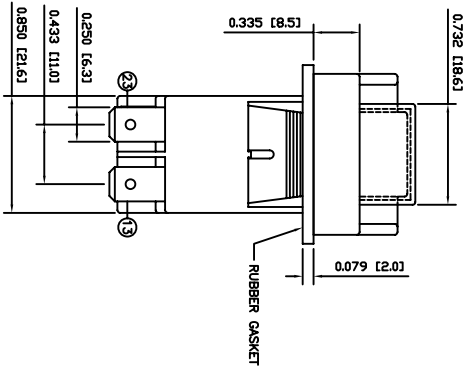

POSITION 2
↑
POSITION 1
↑

RUBBER GASKET

SCHEMATIC

SPECIFICATIONS

FUNCTION:
2PT OFF-ON
Auto OFF Below Calibration Voltage
Remote Trip

RATINGS:
ANSI/UL 508 and CAN/CSA C22.2 No.14 (E195908):
16A 120VAC [cUrRul]
1/2HP 120VAC (9.6A FLA, 56.6A LRA) [cUrRul]

CALIBRATION VOLTAGE:
Use 120±50Hz
Release: 55-75V

ELECTRICAL LIFE:
6,000 Cycles [cUrRul]

INGRESS PROTECTION:
IP55

APPROVALS:

COLORS AND MARKINGS

BEZEL:
Black

ACTUATOR:
ON: Green
OFF: Red

MARKING:
I/O Vertical (1)

MARKING COLOR:
White

MATERIALS

UPPER BODY:
Polyamide 6/6 (PA66)

LOWER BODY:
Polyamide 6/6 (PA66+G10)

BEZEL:
Polyamide 6/6 (PA66+G10)

ACTUATORS:
Polyamide 6/6 (PA66)

MOUNTING EARS:
Polyamide 6/6 (PA66)

COVER:
Polyvinyl Chloride (PVC)

REV.	BY	DATE	CHG
A	BT	09/08/10	CAB
A	BT	09/08/10	CAB

Removed 12A rating
INITIAL RELEASE DESCRIPTION
20599
205990001
09/08/10
BT

DIMENSIONS	INCHES [MILLIMETERS]
GENERAL TOLERANCES	±0.020 [±0.5] / ±.1
PROJECTION	DRAWING NOT TO SCALE
DRAWING NUMBER	34-KJD1722213112
DATE	AUGUST 10, 2009
REVISION	B