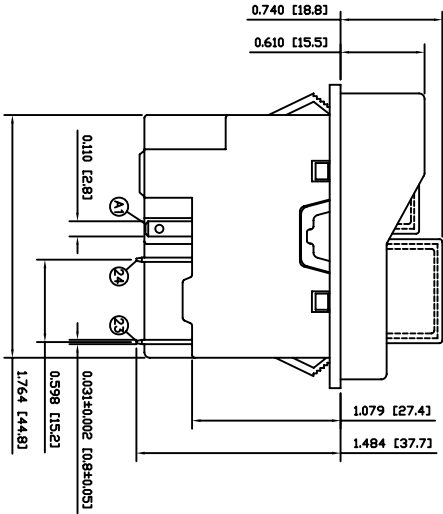

POSITION 2
↑
POSITION 1
↑

RUBBER GASKET

SCHEMATIC

SPECIFICATIONS

FUNCTION:
2PT OFF-ON
Auto OFF Below Calibration Voltage
Remote Trip

RATINGS:
ANSI/UL 508 and CAN/CSA C22.2 No.14 (E195908):
16A 120VAC [cUrRul]
1/2HP 120VAC (9.6A FLA, 56.6A LRA) [cUrRul]

REV.	BY	DATE	CHG
A	BT	09/08/10	CAB
A	BT	09/08/10	CAB

Removed 12A rating
INITIAL RELEASE DESCRIPTION
20599
205990001
09/08/10
BT

DIMENSIONS	INCHES [MILLIMETERS]
GENERAL TOLERANCES	±0.020 [±0.5] / ±.1
PROJECTION	DRAWING NOT TO SCALE
DRAWING NUMBER	34-KJD1722213112
DATE	AUGUST 10, 2009
REVISION	B