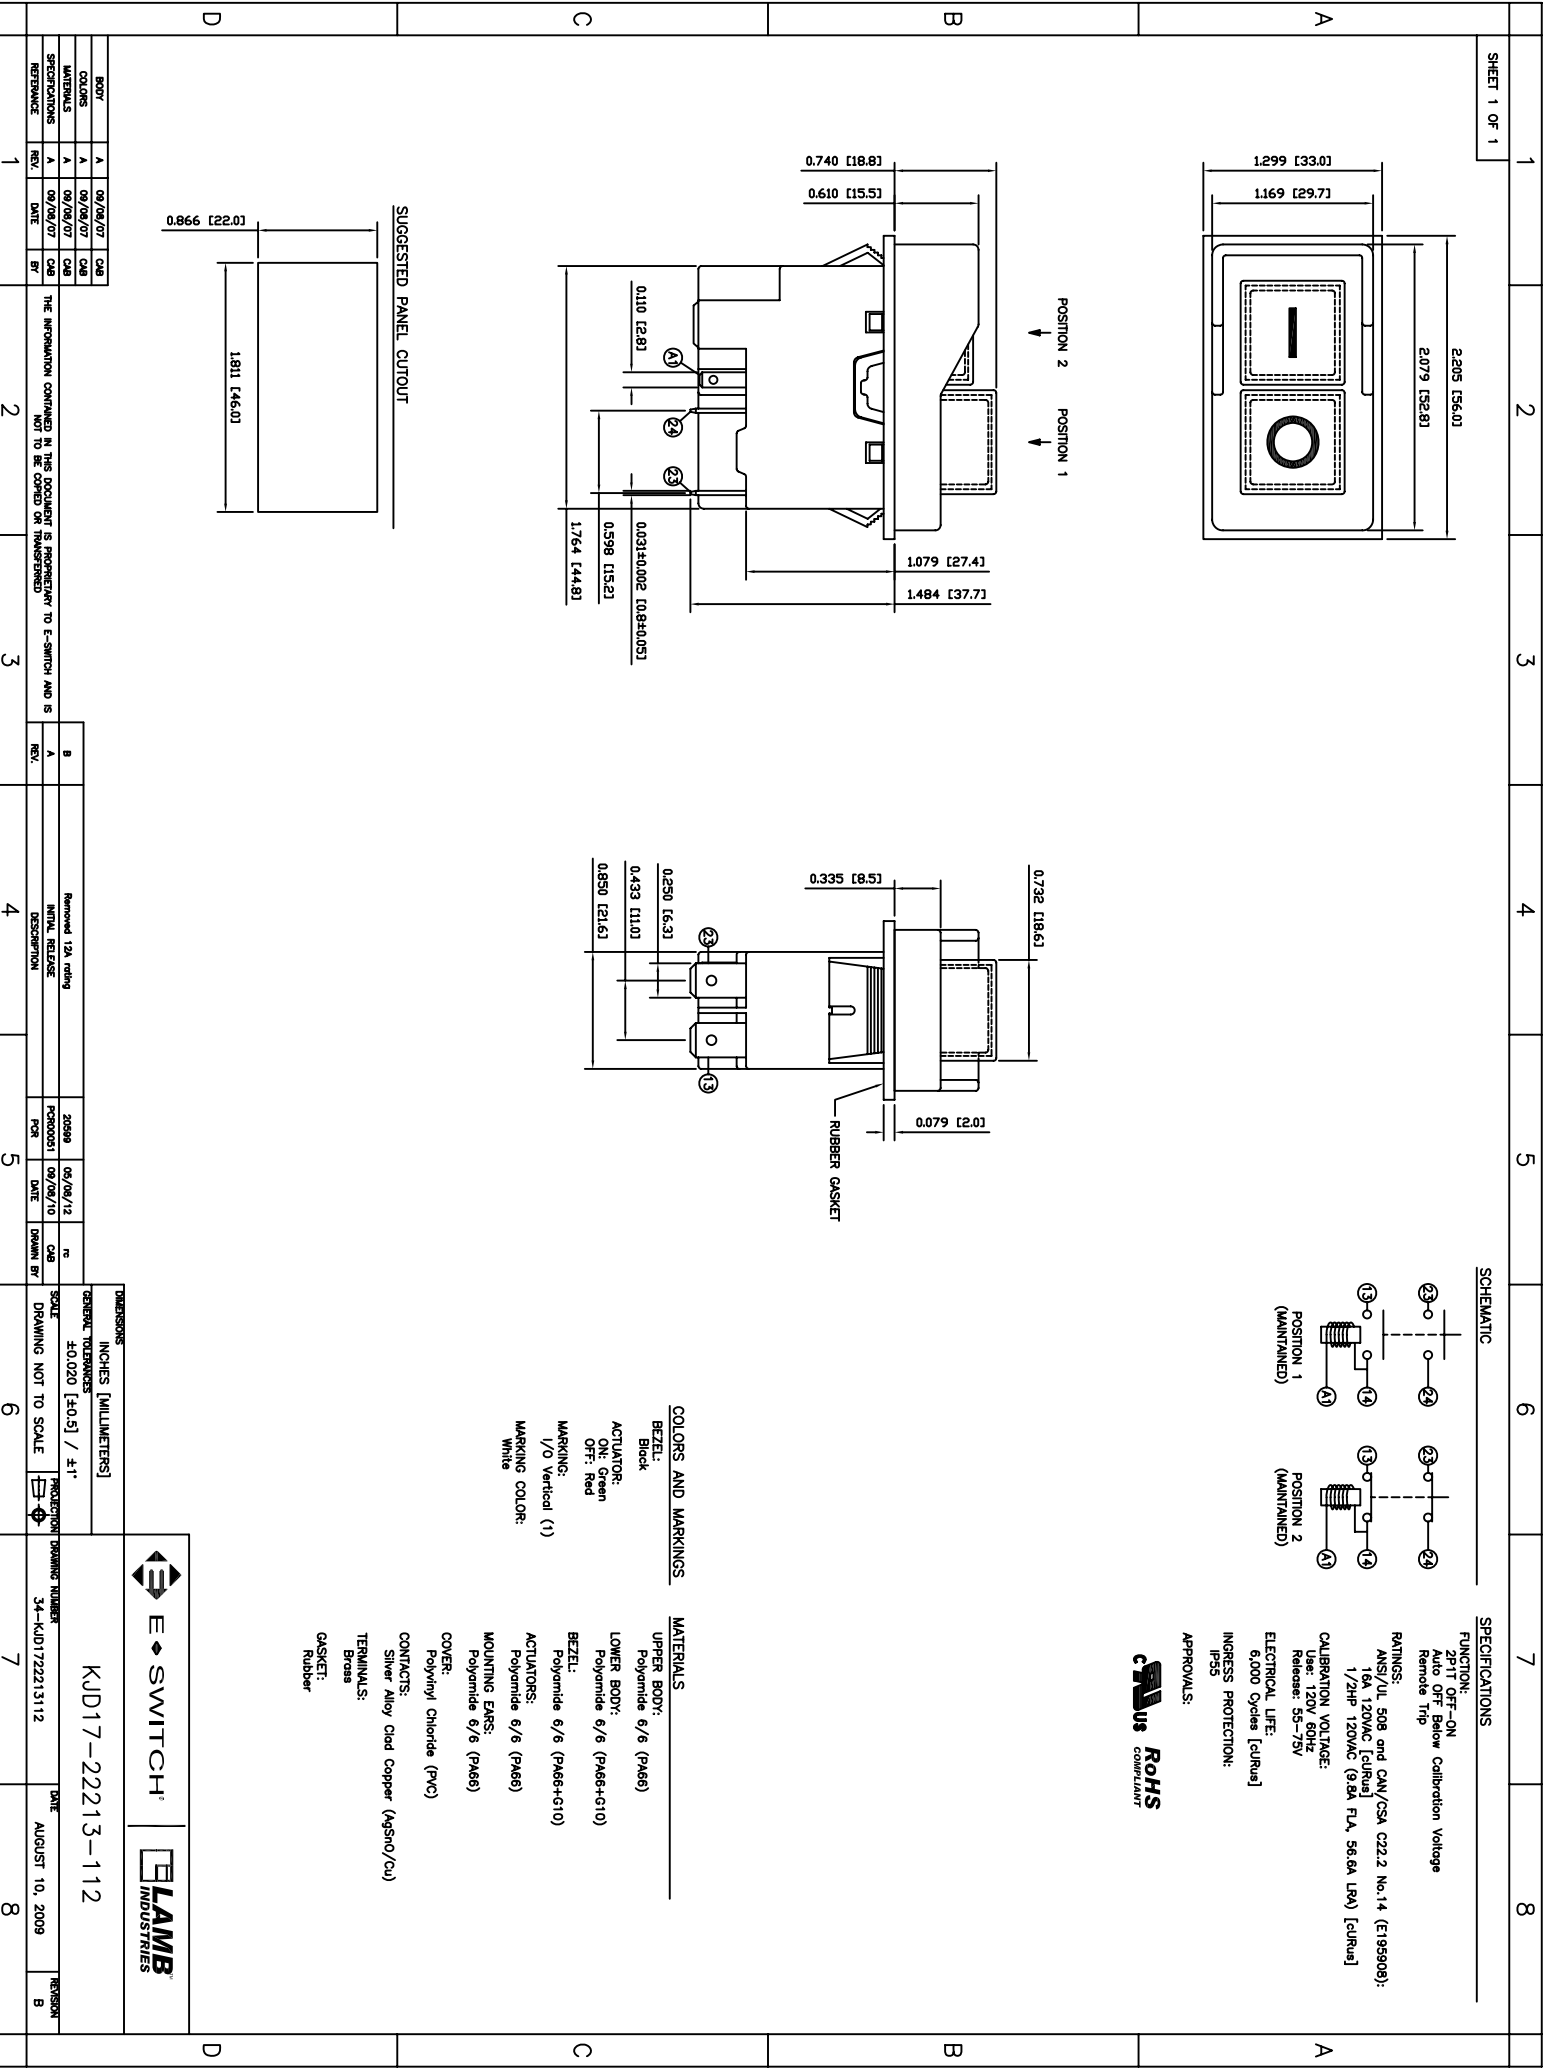

REV.	BY	DATE	CHG
A	BT	09/08/07	CAB
A	BT	09/08/07	CAB
A	BT	09/08/07	CAB
A	BT	09/08/07	CAB

THE INFORMATION CONTAINED IN THIS DOCUMENT IS PROPRIETARY TO E-SWITCH AND IS NOT TO BE COPIED OR TRANSMITTED IN ANY FORM OR BY ANY MEANS, ELECTRONIC OR MECHANICAL, INCLUDING PHOTOCOPYING, RECORDING, OR BY ANY INFORMATION STORAGE AND RETRIEVAL SYSTEM.

REV.	BY	DATE	CHG
A	BT	09/08/10	CAB
A	BT	09/08/10	CAB

Removed 12A rating
INITIAL RELEASE DESCRIPTION
20599
205990001
09/08/10
BT

DIMENSIONS	INCHES [MILLIMETERS]
GENERAL TOLERANCES	±0.020 [±0.5] / ±.1
PROJECTION	DRAWING NOT TO SCALE
DRAWING NUMBER	34-KJD1722213112
DATE	AUGUST 10, 2009
REVISION	B

KJD17-22213-112