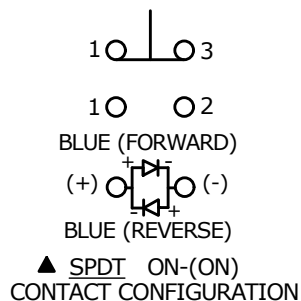

SWITCH FUNCTION	
POS. 1	POS. 2
ON	(ON)
1-3	1-2

(ON) = MOMENTARY

- NOTE:
- ALL DIMENSIONS IN MM [INCH]
 - GENERAL TOLERANCE: X.X = ±0.4
X.XX = ±0.25
 - TERMINAL NUMBERS FOR REF ONLY
 - CONTACT MATERIAL: SILVER
 - RATING: 2A 48VDC
 - ELECTRIC LIFE: 50,000 MAKE-AND-BREAK CYCLES AT FULL LOAD.
 - INSULATION RESISTANCE: 1,000 MΩ MIN.
 - DIELECTRIC STRENGTH: 2,000 VAC MIN. FOR 1 MINUTE
 - CONTACT RESISTANCE: 50mΩ MAX. @ 1A 12VDC
 - OPERATING TEMP.: -20°C to 55°C
 - ▲ DENOTES CRITICAL PARAMETER.
 - HARDWARE SUPPLIED: O-RING AND HEXNUT
 - INGRESS RATING: IP67
 - LAMP VOLTAGE: 24V

REV	PCR NO	DESCRIPTION	DATE	BY
D	23617	update +/- Terminals	4/17/19	MW
C	23360	UPDATED RATING TO 2A 48VDC	5/14/18	MJR
B	22883	UPDATED RATING TO 1A 24VDC	6/9/17	MJR

TITLE PV3WF2B0SS-345				
SCALE 3:2	DATE 8/8/2014	DR EBP	DWG 52-PV3WF2B0SS345	REV D