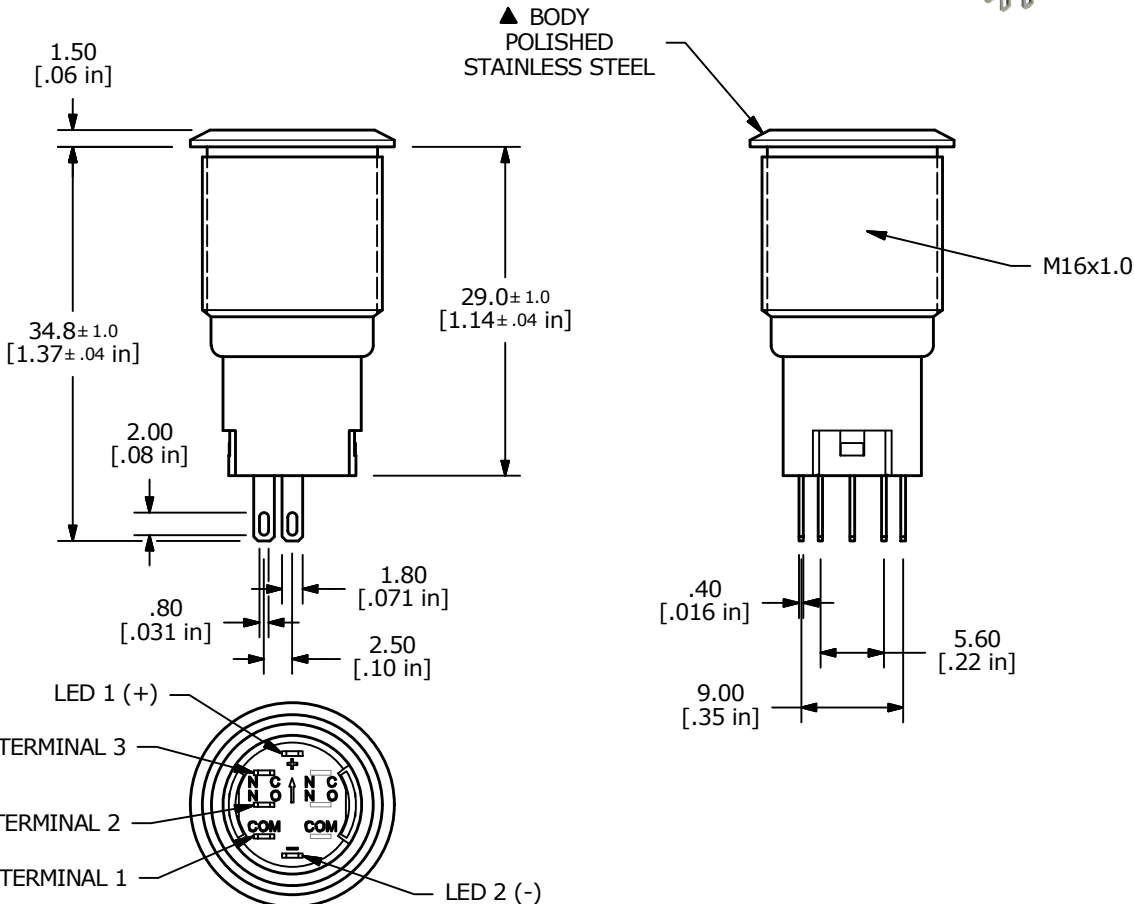

SWITCH FUNCTION	
POS. 1	POS. 2
ON	(ON)
1-3	1-2

(ON) = MOMENTARY

- NOTE:
- ALL DIMENSIONS IN MM [INCH]
 - GENERAL TOLERANCE: X.X = ±0.4
X.XX = ±0.25
 - TERMINAL NUMBERS FOR REF ONLY
 - CONTACT MATERIAL: SILVER
 - RATING: 2A 48VDC
 - ELECTRIC LIFE: 50,000 MAKE-AND-BREAK CYCLES AT FULL LOAD.
 - INSULATION RESISTANCE: 1,000 MΩ MIN.
 - DIELECTRIC STRENGTH: 2,000 VAC MIN. FOR 1 MINUTE
 - CONTACT RESISTANCE: 50mΩ MAX. @ 1A 12VDC
 - OPERATING TEMP.: -20°C to 55°C
 - ▲ DENOTES CRITICAL PARAMETER.
 - HARDWARE SUPPLIED: O-RING AND HEXNUT
 - INGRESS RATING: IP67
 - LAMP VOLTAGE: 24V

REV	PCR NO	DESCRIPTION	DATE	BY
D	23617	update +/- Terminals	4/17/19	MW
C	23360	UPDATED RATING TO 2A 48VDC	5/14/18	MJR
B	22883	UPDATED RATING TO 1A 24VDC	6/9/17	MJR

TITLE PV3WF2B0SS-345				
SCALE 3:2	DATE 8/8/2014	DR EBP	DWG 52-PV3WF2B0SS345	REV D