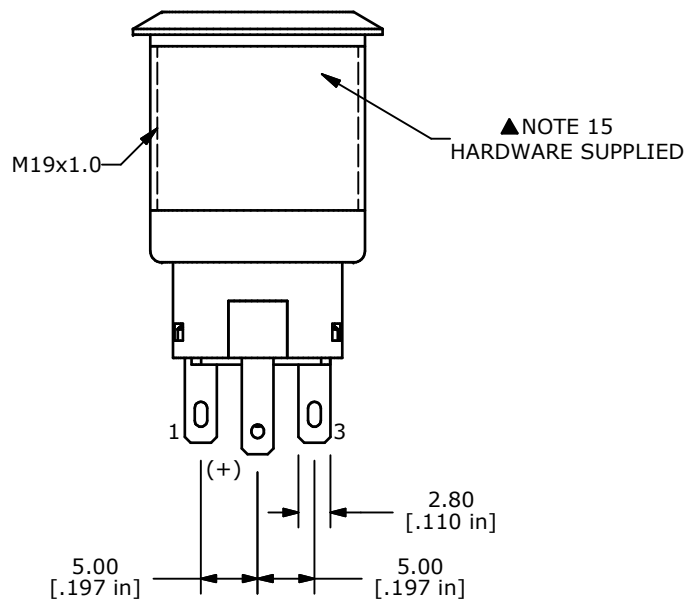

SWITCH FUNCTION	
POS. 1	POS. 2
ON	ON
1-3	1-2

(ON) = MOMENTARY

- NOTE:
- ALL DIMENSIONS IN MM [INCH]
 - GENERAL TOLERANCE: X.X=±0.4
X.XX=±0.25
 - TERMINAL NUMBERS FOR REF ONLY
 - CONTACT MATERIAL: SILVER
 - RATING: 2A 24VDC
 - ELECTRIC LIFE: 50,000 MAKE-AND-BREAK CYCLES AT FULL LOAD.
 - INSULATION RESISTANCE: 1,000 MΩ MIN.
 - DIELECTRIC STRENGTH: 2,000 VAC MIN. FOR 1 MINUTE
 - CONTACT RESISTANCE: 50mΩ MAX. @ 1A 12VDC
 - OPERATING TEMP.: -20°C to 55°C
 - TRAVEL: 2.8mm
 - ▲ DENOTES CRITICAL PARAMETER.
 - LAMP VOLTAGE: 24V
 - INGRESS PROTECTION: IP65
 - HARDWARE SUPPLIED: O-RING AND HEXNUT
 - ILLUMINATION COLOR: GREEN
 - 2002/95/EC (ROHS) COMPLIANT

TITLE PV4F23011-335				
SCALE	DATE 6/5/2014	DR EBP	DWG 52-PV4F23011335	REV A

A	21469	RELEASE FOR PRODUCTION	6/5/14	EBP
REV	PCR NO	DESCRIPTION	DATE	BY

THE INFORMATION CONTAINED IN THIS DOCUMENT IS PROPRIETARY TO E-SWITCH AND IS NOT TO BE COPIED OR TRANSFERRED