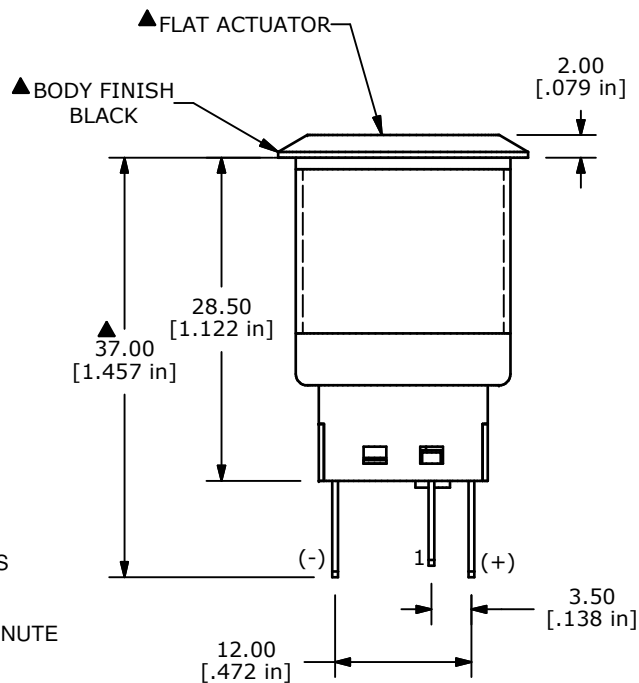

SWITCH FUNCTION	
POS. 1	POS. 2
ON	ON
1-3	1-2

(ON) = MOMENTARY

- NOTE:
- ALL DIMENSIONS IN MM [INCH]
 - GENERAL TOLERANCE: X.X=±0.4
X.XX=±0.25
 - TERMINAL NUMBERS FOR REF ONLY
 - CONTACT MATERIAL: SILVER
 - RATING: 2A 24VDC
 - ELECTRIC LIFE: 50,000 MAKE-AND-BREAK CYCLES AT FULL LOAD.
 - INSULATION RESISTANCE: 1,000 MΩ MIN.
 - DIELECTRIC STRENGTH: 2,000 VAC MIN. FOR 1 MINUTE
 - CONTACT RESISTANCE: 50mΩ MAX. @ 1A 12VDC
 - OPERATING TEMP.: -20°C to 55°C
 - TRAVEL: 2.8mm
 - ▲ DENOTES CRITICAL PARAMETER.
 - LAMP VOLTAGE: 24V
 - INGRESS PROTECTION: IP65
 - HARDWARE SUPPLIED: O-RING AND HEXNUT
 - ILLUMINATION COLOR: GREEN
 - 2002/95/EC (ROHS) COMPLIANT

TITLE PV4F23011-335				
SCALE	DATE 6/5/2014	DR EBP	DWG 52-PV4F23011335	REV A

A	21469	RELEASE FOR PRODUCTION	6/5/14	EBP
REV	PCR NO	DESCRIPTION	DATE	BY

THE INFORMATION CONTAINED IN THIS DOCUMENT IS PROPRIETARY TO E-SWITCH AND IS NOT TO BE COPIED OR TRANSFERRED