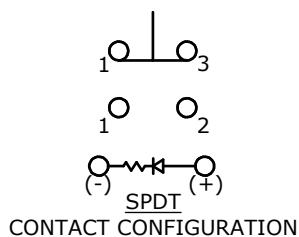

SWITCH FUNCTION	
POS. 1	POS. 2
ON	ON
1-3	1-2

(ON) = MOMENTARY

- NOTE:
- ALL DIMENSIONS IN MM [INCH]
 - GENERAL TOLERANCE: X.X=±0.4
X.XX=±0.25
 - TERMINAL NUMBERS FOR REF ONLY
 - CONTACT MATERIAL: SILVER
 - RATING: 2A 24VDC
 - ELECTRIC LIFE: 50,000 MAKE-AND-BREAK CYCLES AT FULL LOAD.
 - INSULATION RESISTANCE: 1,000 MΩ MIN.
 - DIELECTRIC STRENGTH: 2,000 VAC MIN. FOR 1 MINUTE
 - CONTACT RESISTANCE: 50mΩ MAX. @ 1A 12VDC
 - OPERATING TEMP.: -20°C to 55°C
 - TRAVEL: 2.8mm
 - ▲ DENOTES CRITICAL PARAMETER.
 - LAMP VOLTAGE: 24V
 - INGRESS PROTECTION: IP65
 - HARDWARE SUPPLIED: O-RING AND HEXNUT
 - ILLUMINATION COLOR: GREEN
 - 2002/95/EC (ROHS) COMPLIANT

TITLE PV4F23011-335				
SCALE	DATE 6/5/2014	DR EBP	DWG 52-PV4F23011335	REV A

A	21469	RELEASE FOR PRODUCTION	6/5/14	EBP
REV	PCR NO	DESCRIPTION	DATE	BY

THE INFORMATION CONTAINED IN THIS DOCUMENT IS PROPRIETARY TO E-SWITCH AND IS NOT TO BE COPIED OR TRANSFERRED