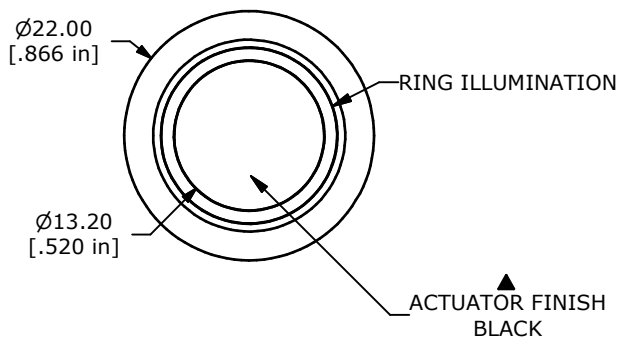

SWITCH FUNCTION	
POS. 1	POS. 2
ON	ON
1-3	1-2

(ON) = MOMENTARY

- NOTE:
- ALL DIMENSIONS IN MM [INCH]
 - GENERAL TOLERANCE: X.X=±0.4
X.XX=±0.25
 - TERMINAL NUMBERS FOR REF ONLY
 - CONTACT MATERIAL: SILVER
 - RATING: 2A 24VDC
 - ELECTRIC LIFE: 50,000 MAKE-AND-BREAK CYCLES AT FULL LOAD.
 - INSULATION RESISTANCE: 1,000 MΩ MIN.
 - DIELECTRIC STRENGTH: 2,000 VAC MIN. FOR 1 MINUTE
 - CONTACT RESISTANCE: 50mΩ MAX. @ 1A 12VDC
 - OPERATING TEMP.: -20°C to 55°C
 - TRAVEL: 2.8mm
 - ▲ DENOTES CRITICAL PARAMETER.
 - LAMP VOLTAGE: 24V
 - INGRESS PROTECTION: IP65
 - HARDWARE SUPPLIED: O-RING AND HEXNUT
 - ILLUMINATION COLOR: GREEN
 - 2002/95/EC (ROHS) COMPLIANT

TITLE PV4F23011-335				
SCALE	DATE 6/5/2014	DR EBP	DWG 52-PV4F23011335	REV A

A	21469	RELEASE FOR PRODUCTION	6/5/14	EBP
REV	PCR NO	DESCRIPTION	DATE	BY

THE INFORMATION CONTAINED IN THIS DOCUMENT IS PROPRIETARY TO E-SWITCH AND IS NOT TO BE COPIED OR TRANSFERRED