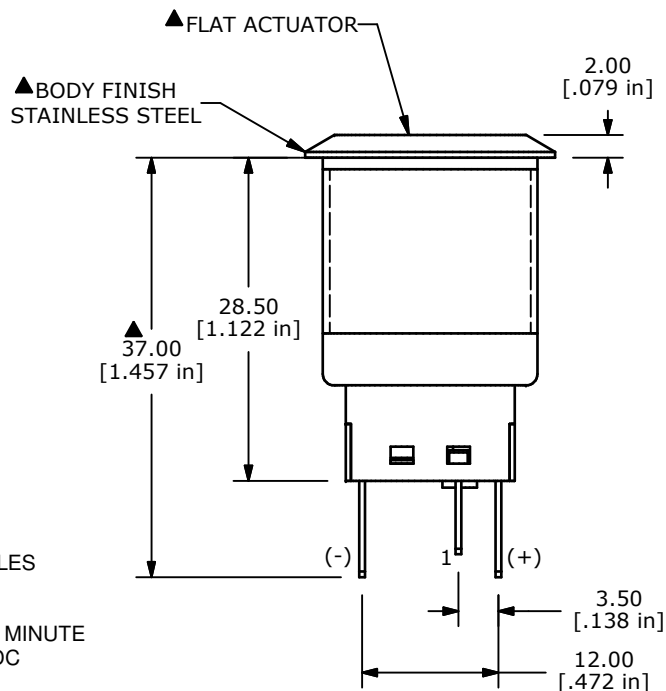

SWITCH FUNCTION	
POS. 1	POS. 2
ON	ON
1-3	1-2

(ON) = MOMENTARY

- NOTE:
- ALL DIMENSIONS IN MM [INCH]
 - GENERAL TOLERANCE: X.X=±0.4
X.XX=±0.25
 - TERMINAL NUMBERS FOR REF ONLY
 - CONTACT MATERIAL: SILVER
 - RATING: 2A 24VDC
 - ELECTRIC LIFE: 50,000 MAKE-AND-BREAK CYCLES AT FULL LOAD.
 - INSULATION RESISTANCE: 1,000 MΩ MIN.
 - DIELECTRIC STRENGTH: 2,000 VAC MIN. FOR 1 MINUTE
 - CONTACT RESISTANCE: 50mΩ MAX. @ 1A 12VDC
 - OPERATING TEMP.: -20°C to 55°C
 - TRAVEL: 2.8mm
 - ▲ DENOTES CRITICAL PARAMETER.
 - LAMP VOLTAGE: 24V
 - INGRESS PROTECTION: IP65
 - HARDWARE SUPPLIED: O-RING AND HEXNUT
 - ILLUMINATION COLOR: WHITE
 - 2011/65/EU (ROHS) COMPLIANT

TITLE PV4F230SS-305				
SCALE	DATE	DR	DWG	REV
	11/20/2012	EBP	52-PV4F230SS305	A

A	20886	RELEASE FOR PRODUCTION	11/20/12	EBP
REV	PCR NO	DESCRIPTION	DATE	BY
THE INFORMATION CONTAINED IN THIS DOCUMENT IS PROPRIETARY TO E-SWITCH AND IS NOT TO BE COPIED OR TRANSFERRED				