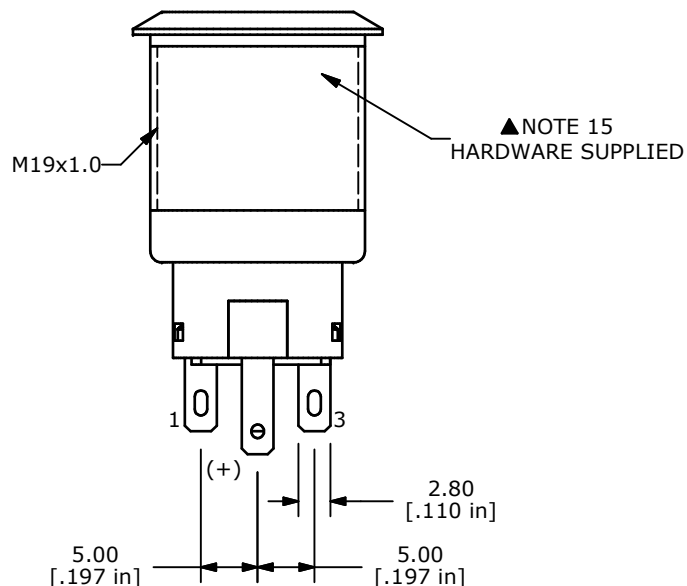

SWITCH FUNCTION	
POS. 1	POS. 2
ON	ON
1-3	1-2

(ON) = MOMENTARY

- NOTE:
- ALL DIMENSIONS IN MM [INCH]
 - GENERAL TOLERANCE: X.X=±0.4
X.XX=±0.25
 - TERMINAL NUMBERS FOR REF ONLY
 - CONTACT MATERIAL: SILVER
 - RATING: 2A 24VDC
 - ELECTRIC LIFE: 50,000 MAKE-AND-BREAK CYCLES AT FULL LOAD.
 - INSULATION RESISTANCE: 1,000 MΩ MIN.
 - DIELECTRIC STRENGTH: 2,000 VAC MIN. FOR 1 MINUTE
 - CONTACT RESISTANCE: 50mΩ MAX. @ 1A 12VDC
 - OPERATING TEMP.: -20°C to 55°C
 - TRAVEL: 2.8mm
 - ▲ DENOTES CRITICAL PARAMETER.
 - LAMP VOLTAGE: 24V
 - INGRESS PROTECTION: IP65
 - HARDWARE SUPPLIED: O-RING AND HEXNUT
 - ILLUMINATION COLOR: WHITE
 - 2011/65/EU (ROHS) COMPLIANT

TITLE PV4F230SS-305				
SCALE	DATE	DR	DWG	REV
	11/20/2012	EBP	52-PV4F230SS305	A

A	20886	RELEASE FOR PRODUCTION	11/20/12	EBP
REV	PCR NO	DESCRIPTION	DATE	BY
THE INFORMATION CONTAINED IN THIS DOCUMENT IS PROPRIETARY TO E-SWITCH AND IS NOT TO BE COPIED OR TRANSFERRED				