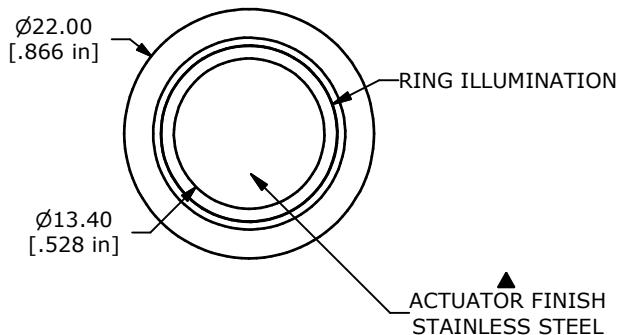

SWITCH FUNCTION	
POS. 1	POS. 2
ON	ON
1-3	1-2

(ON) = MOMENTARY

- NOTE:
- ALL DIMENSIONS IN MM [INCH]
 - GENERAL TOLERANCE: X.X=±0.4
X.XX=±0.25
 - TERMINAL NUMBERS FOR REF ONLY
 - CONTACT MATERIAL: SILVER
 - RATING: 2A 24VDC
 - ELECTRIC LIFE: 50,000 MAKE-AND-BREAK CYCLES AT FULL LOAD.
 - INSULATION RESISTANCE: 1,000 MΩ MIN.
 - DIELECTRIC STRENGTH: 2,000 VAC MIN. FOR 1 MINUTE
 - CONTACT RESISTANCE: 50mΩ MAX. @ 1A 12VDC
 - OPERATING TEMP.: -20°C to 55°C
 - TRAVEL: 2.8mm
 - ▲ DENOTES CRITICAL PARAMETER.
 - LAMP VOLTAGE: 24V
 - INGRESS PROTECTION: IP65
 - HARDWARE SUPPLIED: O-RING AND HEXNUT
 - ILLUMINATION COLOR: WHITE
 - 2011/65/EU (ROHS) COMPLIANT

TITLE PV4F230SS-305				
SCALE	DATE	DR	DWG	REV
	11/20/2012	EBP	52-PV4F230SS305	A

A	20886	RELEASE FOR PRODUCTION	11/20/12	EBP
REV	PCR NO	DESCRIPTION	DATE	BY
THE INFORMATION CONTAINED IN THIS DOCUMENT IS PROPRIETARY TO E-SWITCH AND IS NOT TO BE COPIED OR TRANSFERRED				