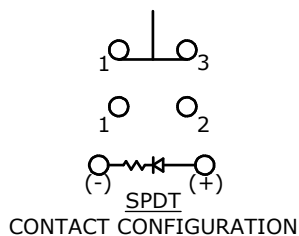

SWITCH FUNCTION	
POS. 1	POS. 2
ON	ON
1-3	1-2

(ON) = MOMENTARY

- NOTE:
- ALL DIMENSIONS IN MM [INCH]
 - GENERAL TOLERANCE: X.X=±0.4
X.XX=±0.25
 - TERMINAL NUMBERS FOR REF ONLY
 - CONTACT MATERIAL: SILVER
 - RATING: 2A 24VDC
 - ELECTRIC LIFE: 50,000 MAKE-AND-BREAK CYCLES AT FULL LOAD.
 - INSULATION RESISTANCE: 1,000 MΩ MIN.
 - DIELECTRIC STRENGTH: 2,000 VAC MIN. FOR 1 MINUTE
 - CONTACT RESISTANCE: 50mΩ MAX. @ 1A 12VDC
 - OPERATING TEMP.: -20°C to 55°C
 - TRAVEL: 2.8mm
 - ▲ DENOTES CRITICAL PARAMETER.
 - LAMP VOLTAGE: 24V
 - INGRESS PROTECTION: IP65
 - HARDWARE SUPPLIED: O-RING AND HEXNUT
 - ILLUMINATION COLOR: WHITE
 - 2011/65/EU (ROHS) COMPLIANT

TITLE PV4F230SS-305				
SCALE	DATE	DR	DWG	REV
	11/20/2012	EBP	52-PV4F230SS305	A

A	20886	RELEASE FOR PRODUCTION	11/20/12	EBP
REV	PCR NO	DESCRIPTION	DATE	BY
THE INFORMATION CONTAINED IN THIS DOCUMENT IS PROPRIETARY TO E-SWITCH AND IS NOT TO BE COPIED OR TRANSFERRED				