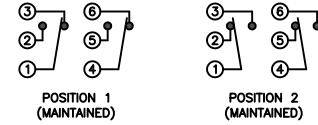

SCHEMATIC

SPECIFICATIONS

FUNCTION:
2P2T ON-ON

RATING:
2A 24VDC

CONTACT RESISTANCE:
Initial: 50mΩ Max. at 1A 12VDC

INSULATION RESISTANCE:
1,000MΩ Min. at 500VDC

DIELECTRIC STRENGTH:
2,000VAC Min. for 1 Minute