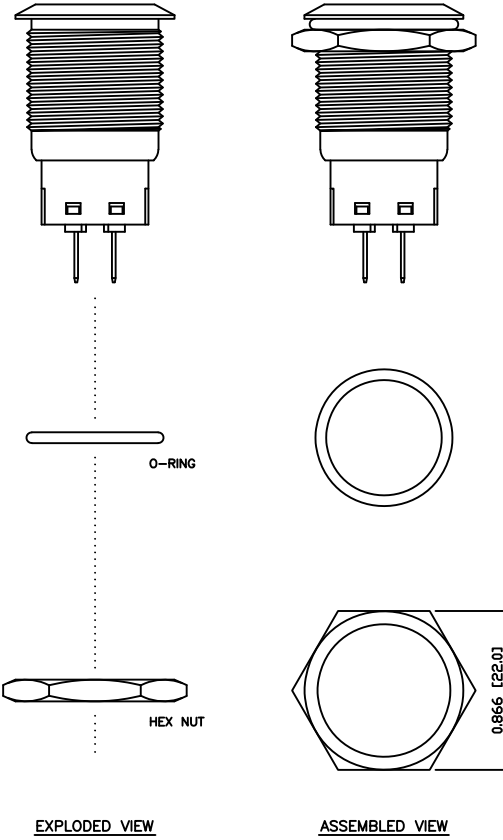

COLORS AND FINISH

BEZEL:
Stainless Steel
Machine Finish

ACTUATOR:
Stainless Steel
Machine Finish

ILLUMINATION:
None

MARKING:
None