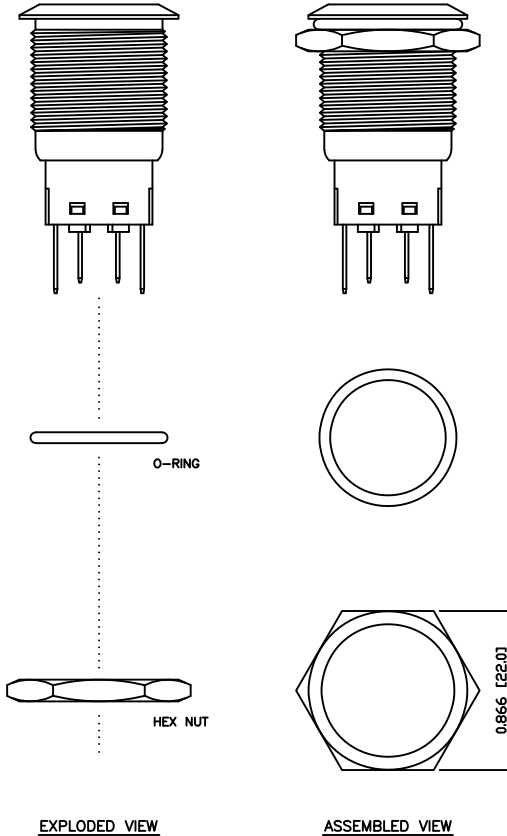

BODY	A	09/07/24	CAB
COLORS	A	09/07/24	CAB
MATERIALS	B	09/10/16	CAB
SPECIFICATIONS	A	09/07/27	CAB
REFERENCE	REV.	DATE	BY

THE INFORMATION CONTAINED IN THIS DOCUMENT IS PROPRIETARY TO E-SWITCH AND IS NOT TO BE COPIED OR TRANSFERRED

B	UPDATED RATING TO 2A @ 24VDC	23597	10/8/18	MJR
A	INITIAL RELEASE	18998	10/04/07	CAB
REV.	DESCRIPTION	PCR	DATE	DRAWN BY

DIMENSIONS	
INCHES [MILLIMETERS]	
GENERAL TOLERANCES	
±0.008 [±0.2] / ±1'	
SCALE	PROJECTION
DRAWING NOT TO SCALE	1st Angle

PV4F2HOSS-344			
ITEM NUMBER	DATE	REVISION	
52-PV4F2HOSS344	APRIL 7, 2010	B