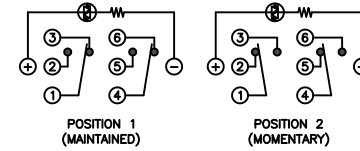

SCHEMATIC

SPECIFICATIONS

FUNCTION:
2P2T ON-(ON)

RATING:
2A 24VDC

ILLUMINATION VOLTAGE:
12V 20mA

CONTACT RESISTANCE:
Initial: 50mΩ Max. at 1A 12VDC

INSULATION RESISTANCE:
1,000MΩ Min. at 500VDC

DIELECTRIC STRENGTH:
2,000VAC Min. for 1 Minute