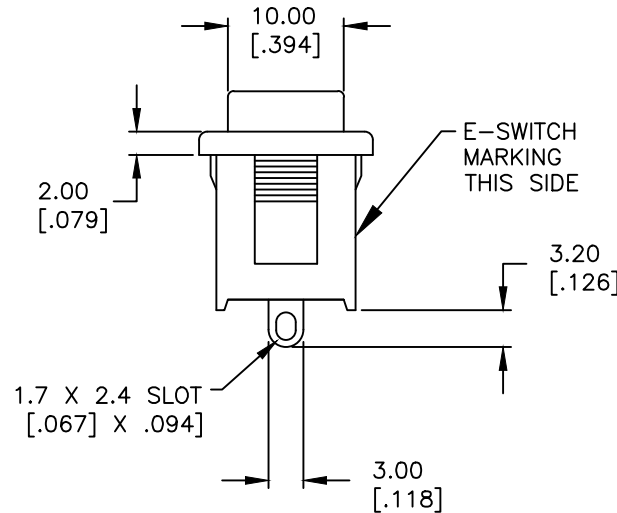

PANEL THICKNESS	X
0.75-1.25 [.030-.049]	19.2 [.756]
1.25-2.0 [.049-.079]	19.4 [.764]
2.0-3.0 [.079-.118]	19.8 [.780]

SWITCH FUNCTION	
POS. 1	POS. 2
ON	OFF
1-1a	OPEN

NOTES:

- ALL DIMENSIONS IN MM [INCH]
- GENERAL TOLERANCE: X.X=±0.4
X.XX=±0.25
- TERMINAL NUMBERS FOR REF ONLY.
- RATING: 15A @ 125VAC OR 6A @ 250VAC
- MECHANICAL LIFE: 15,000 cycles
- ELECTRICAL LIFE: 10,000 cycles
- INSULATION RESISTANCE: >1000 Mega Ω
- CONTACT RESISTANCE: <20 Mega Ω
- DIELECTRIC STRENGTH: >1500 V 1 minute
>3000 V between poles

B	23522	correct 13.90 to 13.50	8/14/18	MW
A	11664	RELEASED FOR PRODUCTION	9/19/01	CJB
REV.	ECN No.	DESCRIPTION	DATE	CHKD

THE INFORMATION CONTAINED IN THIS DOCUMENT IS PROPRIETARY TO E-SWITCH AND IS NOT TO BE COPIED OR TRANSFERRED

TITLE R1966ABLKBLKFS				
SCALE 1.5:1	DATE 9/19/01	DR CB	DWG M301207	REV B

X-ON Electronics

Largest Supplier of Electrical and Electronic Components

Click to view similar products for [Rocker Switches](#) category: