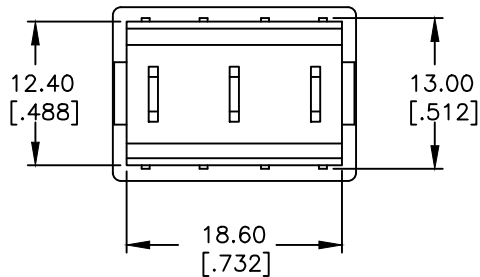

PANEL THICKNESS	X
0.75-1.25 [.030-.049]	19.2 [.756]
1.25-2.0 [.049-.079]	19.4 [.764]
2.0-3.0 [.079-.118]	19.8 [.780]

SWITCH FUNCTION	
POS. 1	POS. 2
ON	OFF
1-1a	OPEN

NOTES:

- ALL DIMENSIONS IN MM [INCH]
- GENERAL TOLERANCE: X.X=±0.4
X.XX=±0.25
- TERMINAL NUMBERS FOR REF ONLY.
- RATING: 15A @ 125VAC OR 6A @ 250VAC
- MECHANICAL LIFE: 15,000 cycles
- ELECTRICAL LIFE: 10,000 cycles
- INSULATION RESISTANCE: >1000 Mega Ω
- CONTACT RESISTANCE: <20 Mega Ω
- DIELECTRIC STRENGTH: >1500 V 1 minute
>3000 V between poles