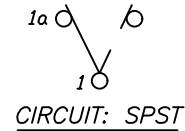

PANEL THICKNESS	X
0.75-1.25 [.030-.049]	19.2 [.756]
1.25-2.0 [.049-.079]	19.4 [.764]
2.0-3.0 [.079-.118]	19.8 [.780]

SWITCH FUNCTION	
POS. 1	POS. 2
ON	OFF
1-1a	OPEN

NOTES:

- ALL DIMENSIONS IN MM [INCH]
- GENERAL TOLERANCE: X.X=±0.4
X.XX=±0.25
- TERMINAL NUMBERS FOR REF ONLY.
- RATING: 15A @ 125VAC OR 6A @ 250VAC
- MECHANICAL LIFE: 15,000 cycles
- ELECTRICAL LIFE: 10,000 cycles
- INSULATION RESISTANCE: >1000 Mega Ω
- CONTACT RESISTANCE: <20 Mega Ω
- DIELECTRIC STRENGTH: >1500 V 1 minute
>3000 V between poles