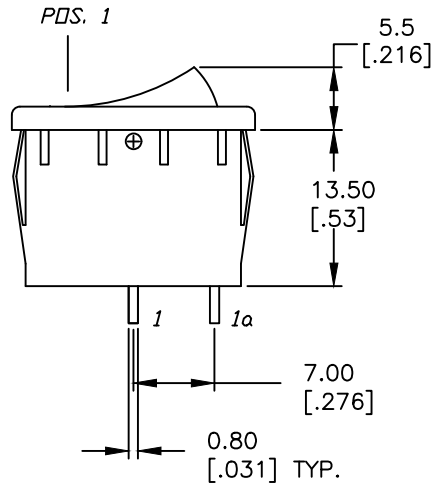

PANEL THICKNESS	X
0.75-1.25 [.030-.049]	19.2 [.756]
1.25-2.0 [.049-.079]	19.4 [.764]
2.0-3.0 [.079-.118]	19.8 [.780]

SWITCH FUNCTION	
POS. 1	POS. 2
ON	OFF
1-1a	OPEN

NOTES:

- ALL DIMENSIONS IN MM [INCH]
- GENERAL TOLERANCE: X.X=±0.4
X.XX=±0.25
- TERMINAL NUMBERS FOR REF ONLY.
- RATING: 15A @ 125VAC OR 6A @ 250VAC
- MECHANICAL LIFE: 15,000 cycles
- ELECTRICAL LIFE: 10,000 cycles
- INSULATION RESISTANCE: >1000 Mega Ω
- CONTACT RESISTANCE: <20 Mega Ω
- DIELECTRIC STRENGTH: >1500 V 1 minute
>3000 V between poles

TITLE R1966ABLKBLKFS				
SCALE 1.5:1	DATE 9/19/01	DR CB	DWG M301207	REV B

X-ON Electronics

Largest Supplier of Electrical and Electronic Components

Click to view similar products for [Rocker Switches](#) category: