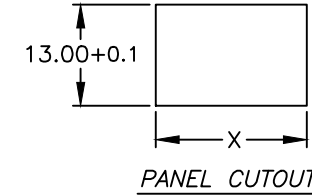

PANEL THICKNESS	X
0.75-1.25 [.030-.049]	19.2 [.756]
1.25-2.0 [.049-.079]	19.4 [.764]
2.0-3.0 [.079-.118]	19.8 [.780]

SWITCH FUNCTION	
POS. 1	POS. 2
ON	OFF
1-1a	OPEN

NOTES:

- ALL DIMENSIONS IN MM [INCH]
- GENERAL TOLERANCE: X.X=±0.4
X.XX=±0.25
- TERMINAL NUMBERS FOR REF ONLY.
- RATING: 15A @ 125VAC OR 6A @ 250VAC
- MECHANICAL LIFE: 15,000 cycles
- ELECTRICAL LIFE: 10,000 cycles
- INSULATION RESISTANCE: >1000 Mega Ω
- CONTACT RESISTANCE: <20 Mega Ω
- DIELECTRIC STRENGTH: >1500 V 1 minute
>3000 V between poles